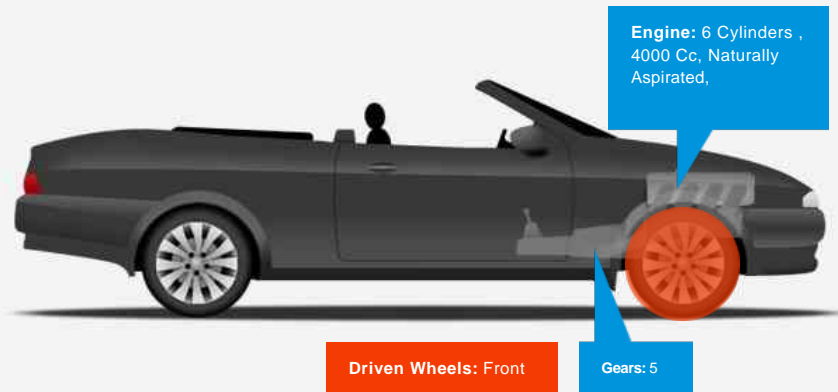

Performance & Engine