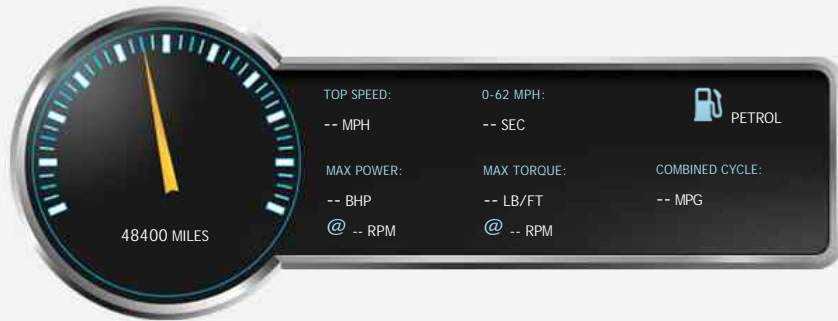

Performance & Engine