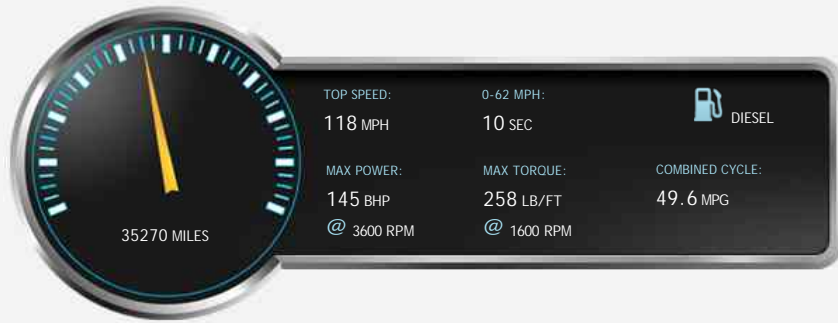

Performance & Engine