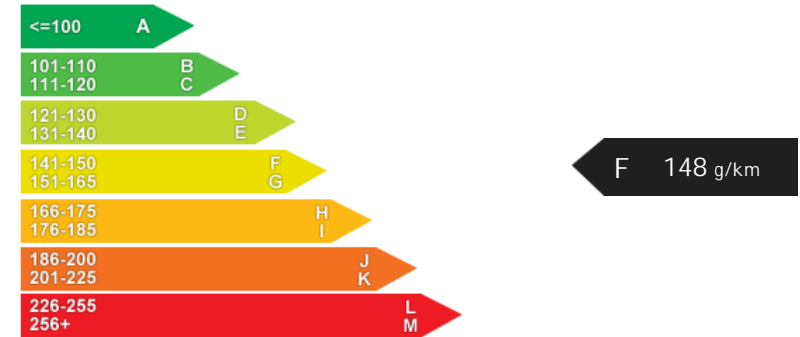

CO₂ emission figure (g/km)

VED band and CO₂