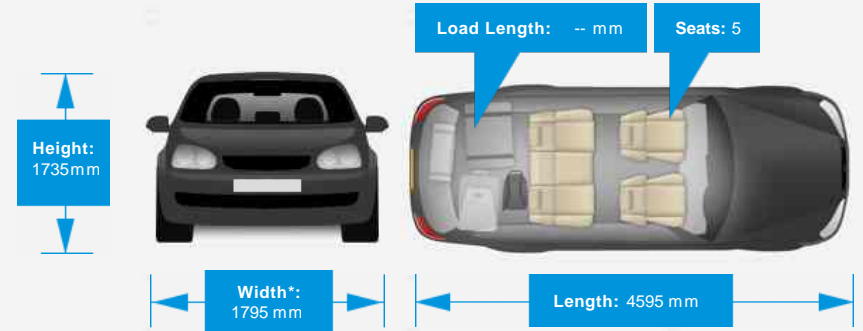

Performance & Engine

Engine: 4 Cylinders
Horizontally Opposed,
1998 Cc, Turbo
Charged, DOHC

Driven Wheels: All -

Permanent

Gears: 6

Weights & Measures

Doors: 5

*Including mirrors