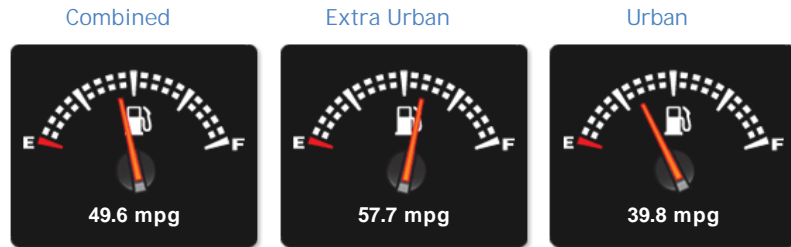

West Heath Garage Ltd

Tel: 01252 541294

Web: www.westheath.co.uk

Minley Road
Cove
Farnborough
Hampshire
GU14 9RR

Subaru Forester D XC

£17,295

General Info

Engine:	2.0 Diesel Manual
Price:	£17,295
Body Type:	5 Dr Estate
Owners:	1
Mileage:	35,270
Reg Date:	September 2015 (65)
Colour:	Quartz Blue

Safety

NCAP Adult Rating: ★★★★★

NCAP Child Rating: ★★★★★

NCAP Pedestrian Rating: ★★★★★

NCAP Safety Assist: ★★★★★

NCAP Overall Rating: ★★★★★

Fuel Economy

Running Costs

CO₂ emission figure (g/km)

VED band and CO₂

Insurance & Security

Road Tax

Insurance Group
(1-50)

Alarm

Immobiliser

Security
(Thatcham Approved)