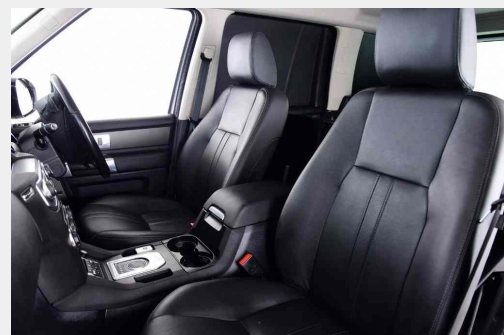

Saxton 4x4

Tel: 01245 351234

Fax: 01277 201010

Web: www.saxton4x4.co.uk

Westway
Chelmsford
Essex
CM1 3BH

Land Rover Discovery 4 SD V6 Commercial XS (s/s) 5dr

£22,500 + VAT

General Info

Engine:	3.0 Diesel Automatic
Price:	£22,500 + VAT
Body Type:	5 Dr SUV
Owners:	1
Mileage:	56,000
Reg Date:	March 2014 (14)
Colour:	Grey

Vehicle Features

- Four Wheel Drive

Vehicle Description

Metallic Corris Grey, CALL 01245 351234 GREY, Upgrades - Rear View Camera, 1 owner, Black Full leather interior, Four wheel-drive, Standard Features - Alarm, Alloy Wheels (19in), Cruise Control, DAB Radio, Heated Front Screen, Parking Aid (Front/Rear), Rain Sensor, Satellite Navigation, Start/Stop System, Telephone Equipment (Bluetooth Interface), Tinted Glass (Rear Windows), Tyre Pressure Control, Upholstery Leather, Front Parking Aid, Leather Seats, Privacy Glass. 5 seats, SAT NAV, Enhanced Touch Screen, Commercial Convenience Pack, 19" 10 Spoke Alloys, Meridian Sound System, DAB, Multi Function Leather Steering Wheel, Push Button Start, Luxury Pack, Stop/Start, Cubby Box, DAB Radio, Heated Windscreen, Auto Dimming Rear View Mirror, Bluetooth Phone, Traffic Message Channel, Cruise Control, Rain Sensor, Park Distance Control, Privacy Glass, 56k Miles, Corris Grey With Ebony Leather Seats, £22,500 +VAT

Saxton 4x4, Westway, Chelmsford, Essex, CM1 3BH

Tel: 01245 351234 - Fax: 01277 201010 - Web: www.saxton4x4.co.uk

Opening Hours: Please call to confirm opening hours.

Whilst every effort is made to represent details accurately on our Web Site, variations, errors or omissions may occur and so the information contained herewith does not constitute an offer for sale of any particular vehicle, accessory or specification. Customers are advised to contact us to confirm vehicle features & details