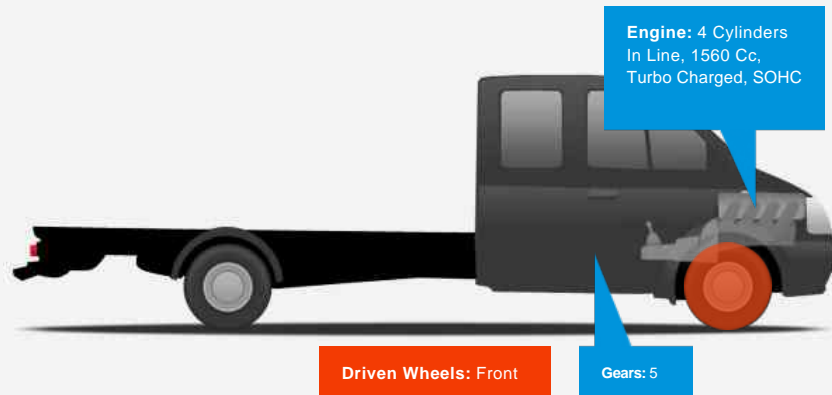

Performance & Engine