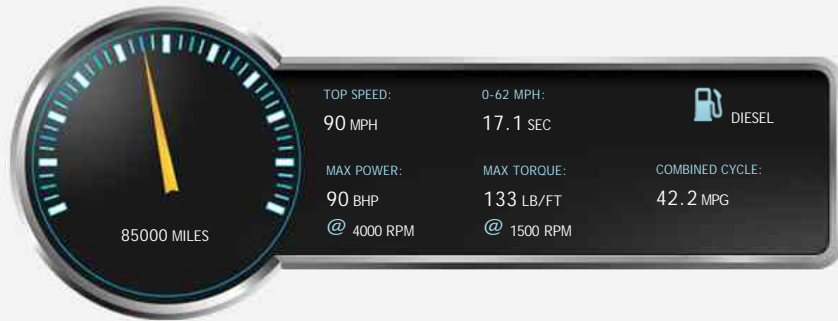

Performance & Engine