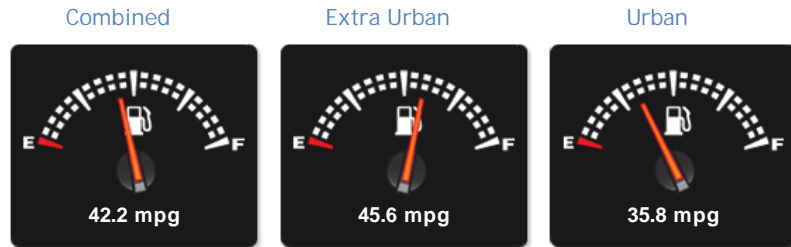

Peugeot Expert HDI 1000 L1H1 PROFESSIONAL

£5,930

General Info

Engine:	1.6 Diesel Manual
Price:	£5,930
Body Type:	4 Dr Van
Owners:	1
Mileage:	85,000
Reg Date:	March 2015 (15)
Colour:	White

Vehicle Features

Not Specified

Vehicle Description

NO VAT, 1 OWNER FROM NEW, THIS VAN IS FINISHED IN A WHITE WITH A GREY CLOTH INTERIOR WITH 3 SEATS AND 5 SPEED MANUAL GEARBOX, THIS IS A VERY ECONOMICAL CAR RETURNING 45MPG, IT HAS BLUETOOTH CONNECTIVITY, AUX AND USB INPUTS, HAS A SIDE LOADING DOOR AND A REAR LOADING DOOR, IT INCLUDES AIR CONDITIONING, ELECTRIC WINDOWS AND ELECTRIC MIRRORS, MULTI FUNCTION STEERING WHEEL, CUP HOLDERS, REMOTE CENTRAL LOCKING, ALARM AND IMMOBILISER, HAS FULL SERVICE HISTORY AND MOT UNTIL MARCH 2019, FINANCE AND PART EXCHANGE IS AVAILABLE, PLEASE CALL OUR SALES LINE FOR MORE INFO.

Weights & Measures

*Including mirrors

Safety

NCAP Adult Rating: No Data
NCAP Child Rating: No Data
NCAP Pedestrian Rating: No Data
NCAP Safety Assist: No Data
NCAP Overall Rating: No Data

Fuel Economy

Running Costs

CO₂ emission figure (g/km)

LGV177 g/km

Insurance & Security

Road Tax

Insurance Group
(1-50)

Security
(Thatcham Approved)

Immobiliser

Euro Status