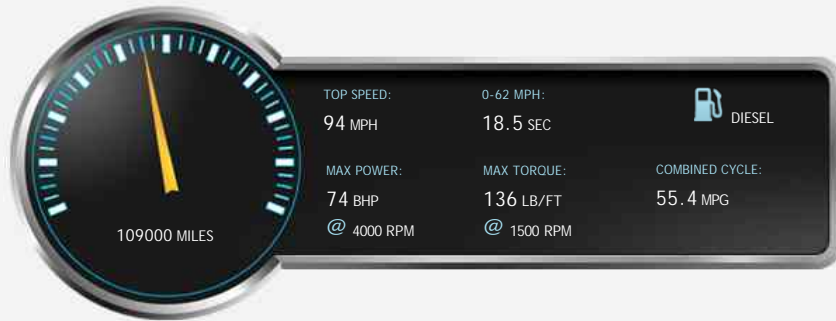

Performance & Engine