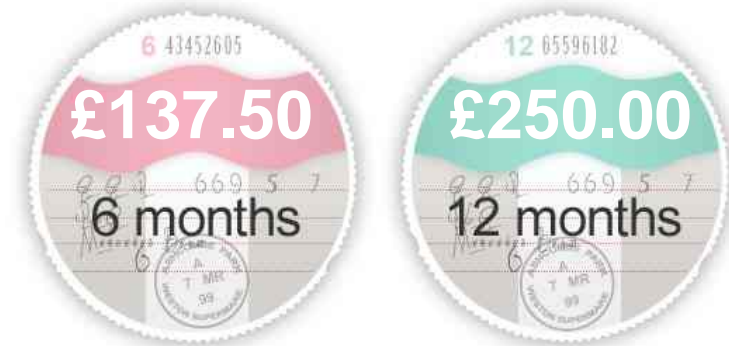

Peugeot Partner HDI PROFESSIONAL L1 625

£4,750

General Info

Engine:	1.6 Diesel Manual
Price:	£4,750
Body Type:	4 Dr Van
Owners:	2
Mileage:	109,000
Reg Date:	September 2014 (64)
Colour:	White

Vehicle Features

Not Specified

Vehicle Description

NO VAT, THIS VAN IS FINISHED IN A WHITE WITH A GREY CLOTH INTERIOR WITH 3 SEATS AND 5 SPEED MANUAL GEARBOX, THIS IS A VERY ECONOMICAL CAR RETURNING 60MPG, IT HAS BLUETOOTH CONNECTIVITY, DIGITAL RADIO, AUX AND USB INPUTS, HAS A SIDE LOADING DOOR AND A REAR LOADING DOOR, IT IS A SHORT WHEEL BASE VAN, IT INCLUDES AIR CONDITIONING, ELECTRIC WINDOWS AND ELECTRIC MIRRORS, HAS FULL SERVICE HISTORY AND 3 MONTHS MOT, FINANCE AND PART EXCHANGE IS AVAILABLE, PLEASE CALL OUR SALES LINE FOR MORE INFO.

Weights & Measures

*Including mirrors

Safety

NCAP Adult Rating: No Data
NCAP Child Rating: No Data
NCAP Pedestrian Rating: No Data
NCAP Safety Assist: No Data
NCAP Overall Rating: No Data

Fuel Economy

Running Costs

CO₂ emission figure (g/km)

LGV133 g/km

Insurance & Security

Road Tax

Insurance Group
(1-50)

Security
(Thatcham Approved)

Immobiliser

Euro Status