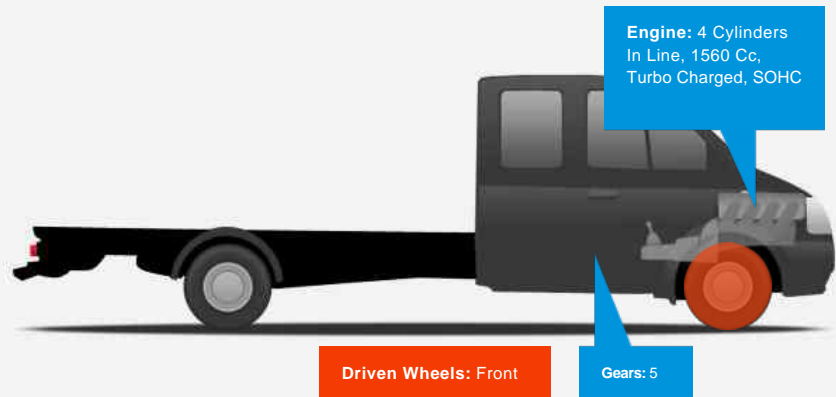

Performance & Engine