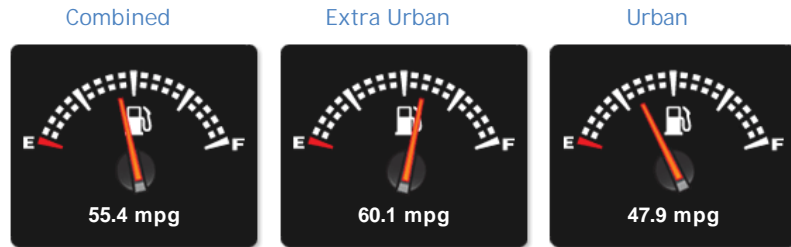

Peugeot Partner HDI PROFESSIONAL L1 625

£4,750

General Info

Engine:	1.6 Diesel Manual
Price:	£4,750
Body Type:	4 Dr Van
Owners:	2
Mileage:	109,000
Reg Date:	September 2014 (64)
Colour:	White

Vehicle Features

Not Specified

Vehicle Description

NO VAT, THIS VAN IS FINISHED IN A WHITE WITH A GREY CLOTH INTERIOR WITH 3 SEATS AND 5 SPEED MANUAL GEARBOX, THIS IS A VERY ECONOMICAL CAR RETURNING 60MPG, IT HAS BLUETOOTH CONNECTIVITY, DIGITAL RADIO, AUX AND USB INPUTS, HAS A SIDE LOADING DOOR AND A REAR LOADING DOOR, IT IS A SHORT WHEEL BASE VAN, IT INCLUDES AIR CONDITIONING, ELECTRIC WINDOWS AND ELECTRIC MIRRORS, HAS FULL SERVICE HISTORY AND 3 MONTHS MOT, FINANCE AND PART EXCHANGE IS AVAILABLE, PLEASE CALL OUR SALES LINE FOR MORE INFO.

Weights & Measures

*Including mirrors

Safety

NCAP Adult Rating: No Data
NCAP Child Rating: No Data
NCAP Pedestrian Rating: No Data
NCAP Safety Assist: No Data
NCAP Overall Rating: No Data

Fuel Economy

Running Costs

CO₂ emission figure (g/km)

LGV133 g/km

Insurance & Security

Road Tax

Insurance Group
(1-50)

Security
(Thatcham Approved)

Immobiliser

Euro Status