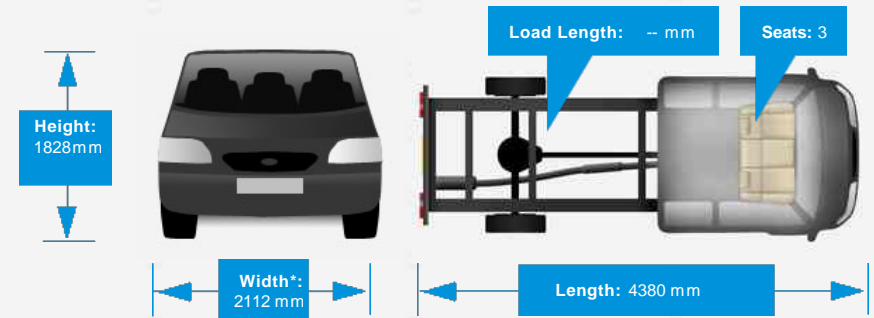

Weights & Measures