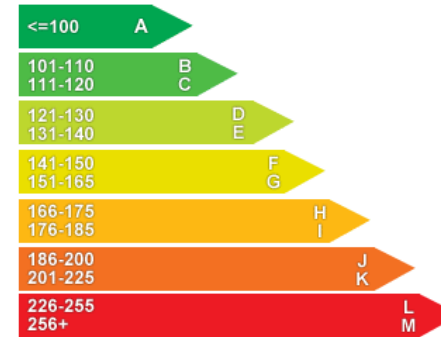

Not Specified

Vehicle Description

NO VAT, THIS VAN IS FINISHED IN A WHITE WITH A GREY CLOTH INTERIOR WITH 3 SEATS AND 5 SPEED MANUAL GEARBOX, THIS IS A VERY ECONOMICAL CAR RETURNING 60MPG, IT HAS BLUETOOTH CONNECTIVITY, DIGITAL RADIO, AUX AND USB INPUTS, HAS A SIDE LOADING DOOR AND A REAR LOADING DOOR, IT IS A SHORT WHEEL BASE VAN, IT INCLUDES AIR CONDITIONING, ELECTRIC WINDOWS AND ELECTRIC MIRRORS, HAS FULL SERVICE HISTORY AND 3 MONTHS MOT, FINANCE AND PART EXCHANGE IS AVAILABLE, PLEASE CALL OUR SALES LINE FOR MORE INFO.

Weights & Measures

*Including mirrors

Safety

NCAP Adult Rating: No Data
NCAP Child Rating: No Data
NCAP Pedestrian Rating: No Data
NCAP Safety Assist: No Data
NCAP Overall Rating: No Data

Fuel Economy

Running Costs

CO₂ emission figure (g/km)

LGV133 g/km

Insurance & Security

Road Tax

Insurance Group
(1-50)

Security
(Thatcham Approved)

Immobiliser

Euro Status