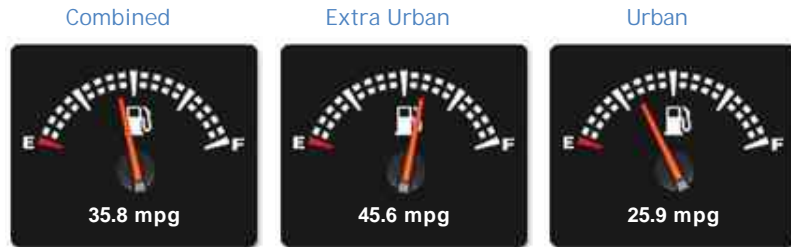

BMW 6 Series 640i SE

£14,000

General Info

Engine:	3.0 Petrol Automatic
Price:	£14,000
Body Type:	2 Dr Convertible
Owners:	4
Mileage:	104,000
Reg Date:	March 2011 (11)
Colour:	Blue

Vehicle Features

Not Specified

Vehicle Description

2 Doors, Blue, coupe, Automatic, petrol, 104,000 miles, FULLY HPI CLEAR, FULL SERVICE HISTORY, PROFESSIONAL WIDE SCREEN NAV WITH HARD DRIVE, 360 CAMERAS, REVERSE CAMERA, PRIVACY GLASS, PARKING SENSORS, HUGE SPEC, NEW SHAPE MODEL, Air Conditioning, Automatic with Two - Zone Control, Alarm System (Thatcham 1) with Remote Control, BMW Professional Radio with Single CD Player (with MP3 and DVD Playback Capability), Bluetooth Telephone Preparation with Telematics, Cruise Control with Brake Function, Electric Windows - Front and Rear, with Open/Close Fingertip Control, Anti - Trap Facility and Comfort Closing Function All Round, Hill - Start Assistant, Keyless Starting of Engine Ignition - Start/Stop Button, Navigation System - BMW Professional Multimedia, On - Board Computer (OBC), Park Distance Control (PDC), Front and Rear, Rain Sensor, Seat Heating - Front, Standard Seats - Front, Electric Adjustment with Driver Memory, Tyre Puncture Warning System (TPWS), Upholstery - Dakota Leather with

NCAP Adult Rating: No Data

NCAP Child Rating: No Data

NCAP Pedestrian Rating: No Data

NCAP Safety Assist: No Data

NCAP Overall Rating: No Data

Fuel Economy

Running Costs

CO₂ emission figure (g/km)