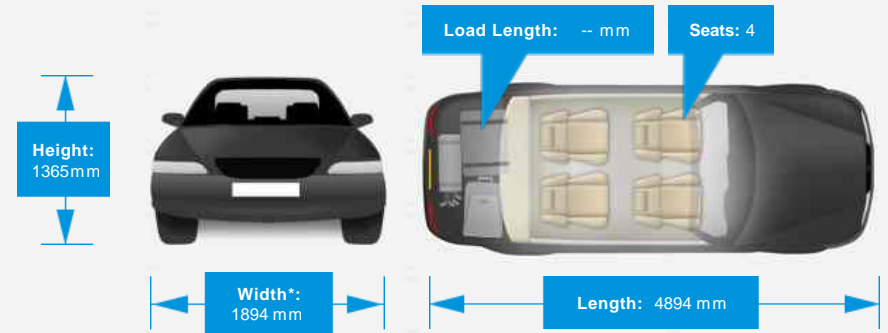

Weights & Measures