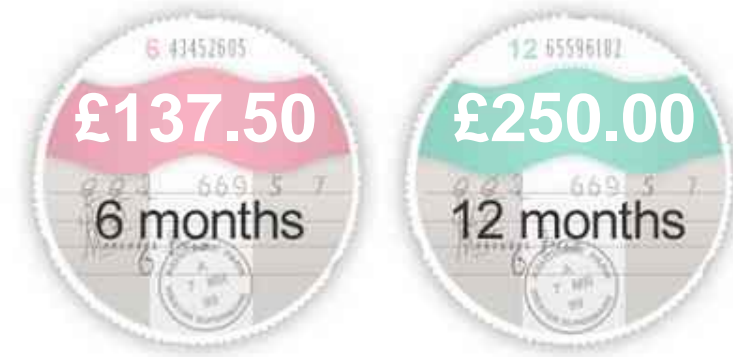

BMW 6 Series 640i SE

£14,000

General Info

Engine:	3.0 Petrol Automatic
Price:	£14,000
Body Type:	2 Dr Convertible
Owners:	4
Mileage:	104,000
Reg Date:	March 2011 (11)
Colour:	Blue

Vehicle Features

Not Specified

VED band and CO₂

Insurance & Security

Road Tax

Insurance Group
(1-50)

Security
(Thatcham Approved)

Alarm

Immobiliser

Euro Status