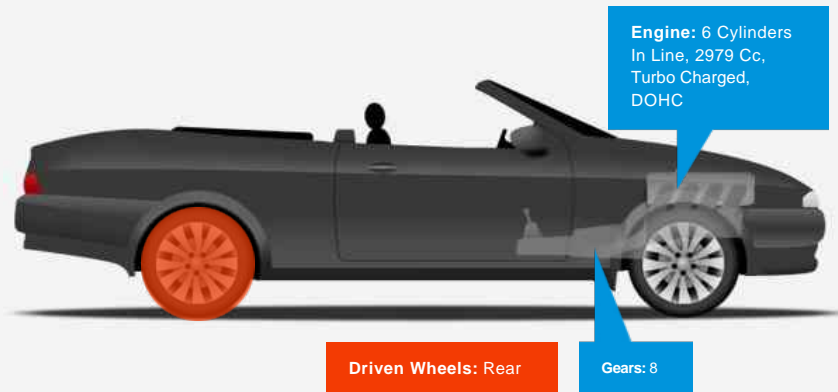

Performance & Engine