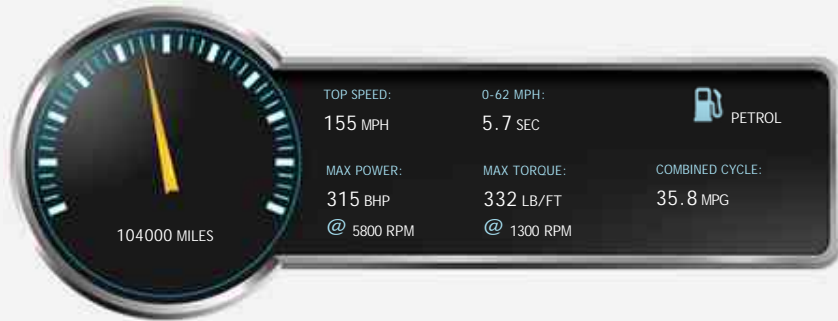

Performance & Engine