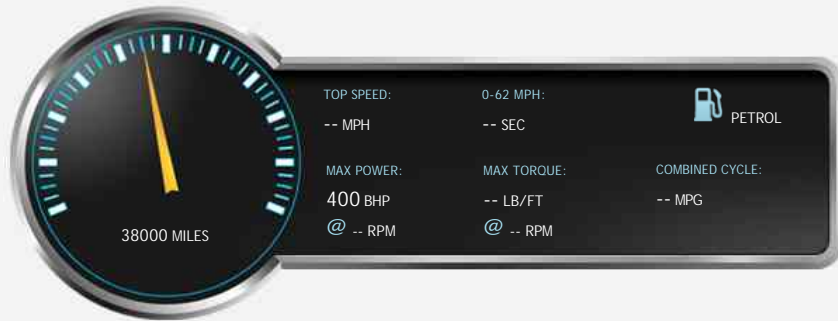

Performance & Engine