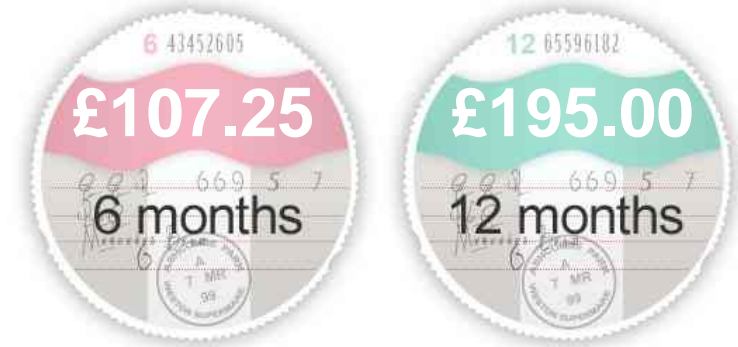

### General Info

Engine:	3.0 Diesel Automatic
Price:	Sold
Body Type:	4 Dr Saloon
Owners:	2
Mileage:	70,000
Reg Date:	July 2014 (14)
Colour:	Champagne

### Vehicle Description

*Maserati Ghibli 3.0 TD V6 (s/s) 4dr* £20,995

*SAT NAV - DAB - FSH*

*2014 (14 reg), Saloon*

*70,000 miles*

*Automatic*

*2987cc*

*Diesel*

## Insurance & Security

Road Tax

Insurance Group  
(1-20)

Security

Immobiliser

Euro Status