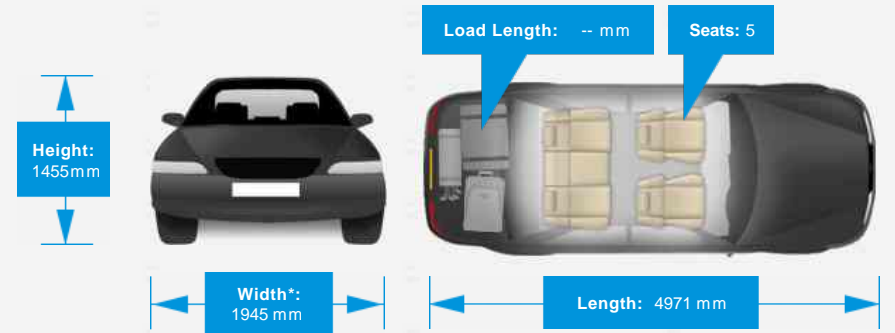

Weights & Measures