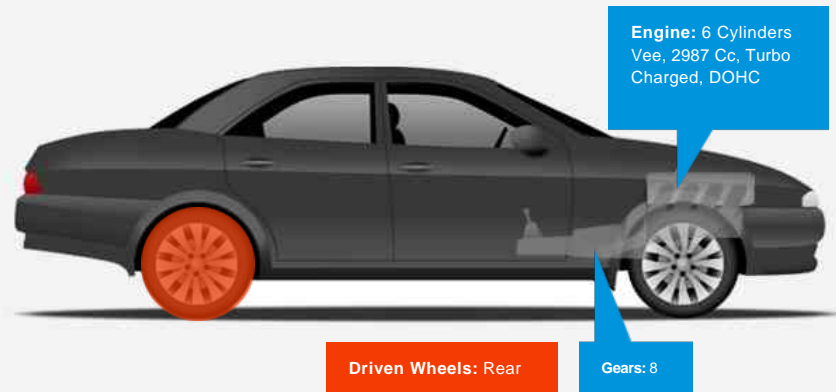

Performance & Engine