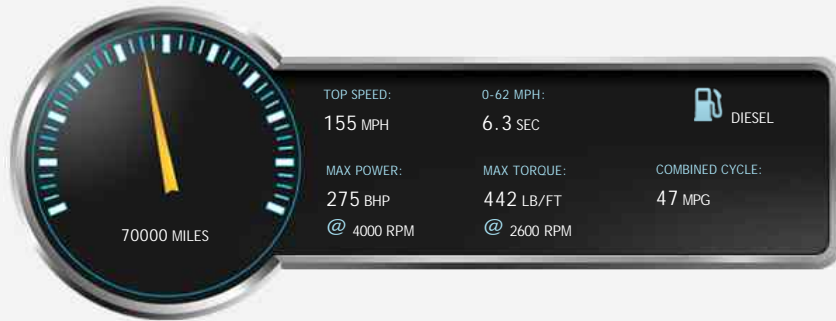

Performance & Engine