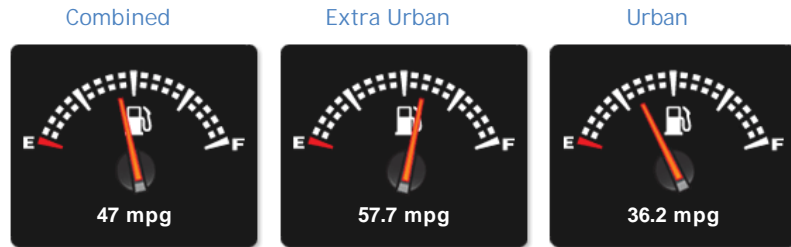

Fuel Economy

Running Costs