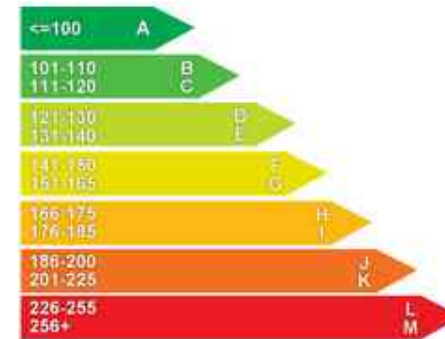

Performance & Engine

Transmission: 6-Speed Manual Drive
Wheels: 16
Engines: In-Line, 1968 Cc, Turbo Charged, DOHC

Weights & Measures

Vehicle Dimensions
Weight

Vehicle Dimensions

Load Length: -- mm

Seats: --

Vehicle Length

Length: 4892 mm

*Including mirrors

Safety

NCAP Adult Rating: No Data
NCAP Child Rating: No Data
NCAP Pedestrian Rating: No Data
NCAP Safety Assist: No Data
NCAP Overall Rating: No Data

Fuel Economy

Running Costs

CO₂ emission figure (g/km)

LGV162 g/km

Insurance & Security

Road Tax

Insurance Group
(1-50)

Insurance Group

Security
(Thatcham Approved)