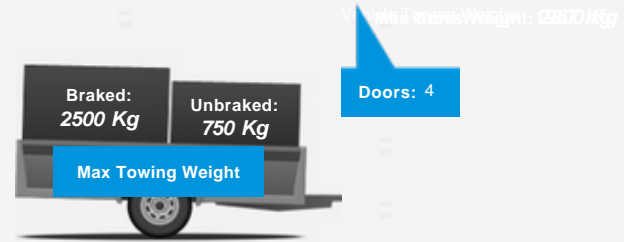

Performance & Engine

Transmission: 6-Speed Manual Drive
Wheels: 16
Engines: In-Line, 1968 Cc, Turbo Charged, DOHC

Weights & Measures

Vehicle Dimensions
Weight

Vehicle Dimensions

Load Length: -- mm

Seats: --