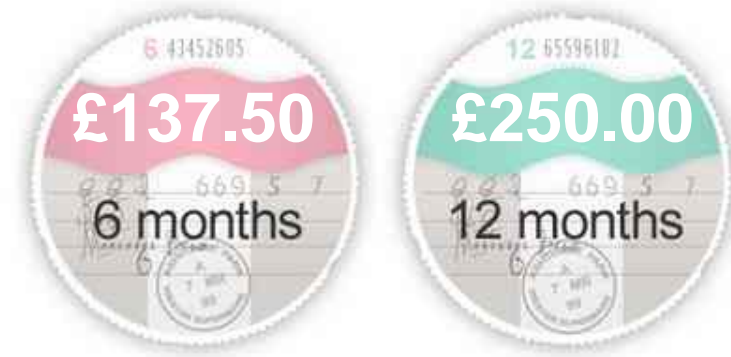

Running Costs

CO₂ emission figure (g/km)

LGV162 g/km

Insurance & Security

Road Tax

Insurance Group
(1-50)

Insurance Group

Security
(Thatcham Approved)