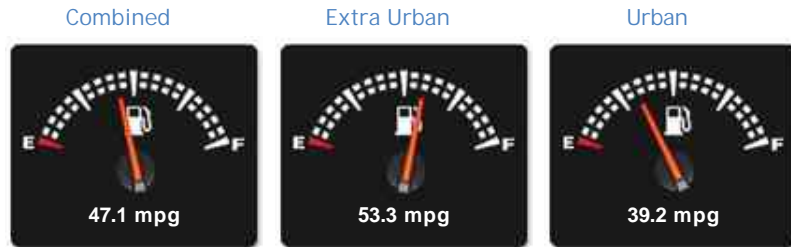

Vehicle Length

Length: 4892 mm

*Including mirrors

Safety

NCAP Adult Rating: No Data
NCAP Child Rating: No Data
NCAP Pedestrian Rating: No Data
NCAP Safety Assist: No Data
NCAP Overall Rating: No Data

Fuel Economy

Running Costs

CO₂ emission figure (g/km)

LGV162 g/km

Insurance & Security

Road Tax

Insurance Group
(1-50)

Insurance Group

Security
(Thatcham Approved)