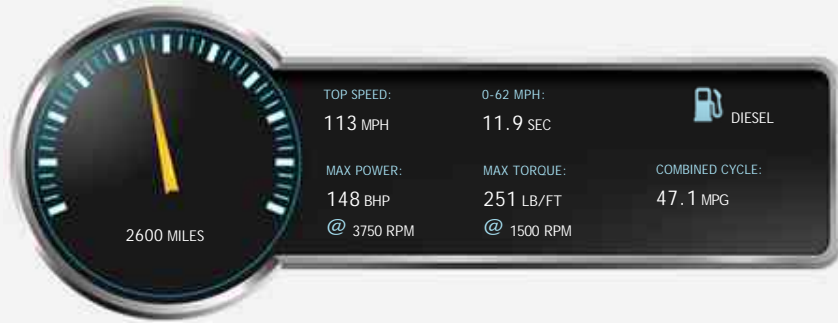

VW Transporter T6 t5 TDI 150PS AURORA EDITION ORYX WHITE H/LINE CAMPERVAN 4 BERTH POPTOP

General Info

Engine:	2.0 Diesel Manual
Price:	Sold
Body Type:	4 Dr B Class Mhome
Owners:	1
Mileage:	2,600
Reg Date:	December 2017 (67)
Colour:	White

Vehicle Features

Not Specified

Vehicle Description

""BUILD No. 148""INTRODUCING OUR ALL NEW ""AURORA EDITION"" VW T6 SWB 150PS 6 SPEED MANUAL SPECIAL ORDER ORYX MOTHER OF PEARL WHITE HIGHLINE 4 BERTH CAMPERVAN WITH POPTOP, AIRCON, 2X CAPTAINS SINGLE FRONT SEATS WITH FACTORY SWIVELS AND FRONT FACTORY CAB CARPET, TAILGATE WITH FACTORY HEATED GLASS, LED REAR LIGHTS AND NIGHT HEATER+OUR AURORA RANGE IS OUR HIGHEST SPEC RANGE OF VW CAMPERVANS SO FAR, SUPPLIED AS STANDARD WITH ALL THE SPEC FROM OUR PREVIOUS RANGE PLUS NOW AS STANDARD WE OFFER AN UNRIVALED ULTRA MODERN CUTTING EDGE DESIGN BEAUTIFULLY EDGE BANDED FURNITURE KIT+AURORA EDITION BRANDING PACKAGE+AURORA BRANDED CARPET SET INCLUDING DOOR POCKET CARPETS+VANSHADES EXCLUSIVE BLIND PODS INSTEAD OF CURTAINS+CALIFORNIA STYLE OUTSIDE CAMPING TABLE IN SLIDING DOOR+OUR ALL NEW DESIGN BESPOKE LEATHER RANGE+FRONT WINDOW BLACK OUT BLIND WRAP AND PORTA POTTY`S WITH STORAGE SUPPLIED AS STANDARD THROUGHOUT""CAMPERVAN

Performance & Engine

Transmission: 6-Speed Manual Drive
Wheels: 16
Engines: In-Line, 1968 Cc, Turbo Charged, DOHC

Weights & Measures

Vehicle Dimensions
Weight

Vehicle Dimensions

Load Length: -- mm

Seats: --