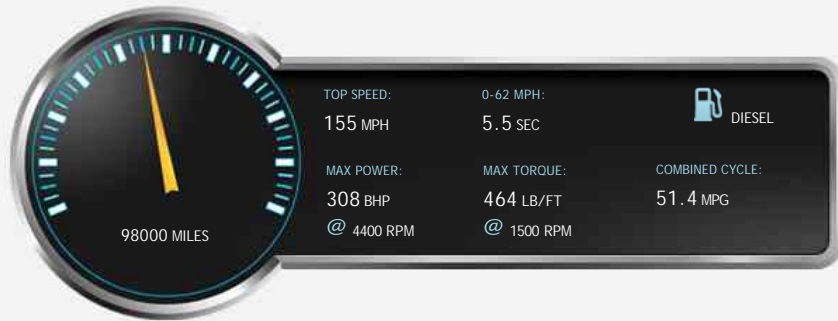

## General Info

Engine:	3.0 Diesel Automatic
Price:	£14,450
Body Type:	2 Dr Coupe
Owners:	4
Mileage:	98,000
Reg Date:	July 2012 (12)
Colour:	Blue

## Vehicle Description

98,000 miles, automatic, 2 doors, coupe, Blue, FULLY HPI CLEAR, VERY HIGH SPEC, PRO NAV, REAR CAMERA, PANORAMIC GLASS SUNROOF, FULL SERVICE HISTORY, 19in Light Alloy M Double - Spoke Style 351M with Run - Flat Tyres and Locking Wheel Bolts, Air Conditioning, Automatic with Two - Zone Control, Alarm System (Thatcham 1) with Remote Control, Anti - Whiplash Front Head Restraints, BMW Professional Radio with Single CD Player (with MP3 and DVD Playback Capability), Contrast Stitching, Cruise Control with Brake Function and Speed Limiting Function, Electric Windows - Front and Rear, with Open/Close Fingertip Control, Anti - Trap Facility and Comfort Closing Function All Round, Enhanced Bluetooth Telephone Functionality with Telematics, Heated Front Seats, Hill - Start Assistant, Instrument Panel, Leather, Navigation System - BMW Professional Multimedia, On - Board Computer (OBC), Park Distance Control (PDC), Front and Rear, Rain Sensor, Start - Stop Button, Tyre Puncture Warning System (TPWS), Upholstery -

## Performance & Engine

**Engine:** 6 Cylinders In Line, 2993 Cc, Turbo Charged, DOHC

**Driven Wheels:** Rear

**Gears:** 8