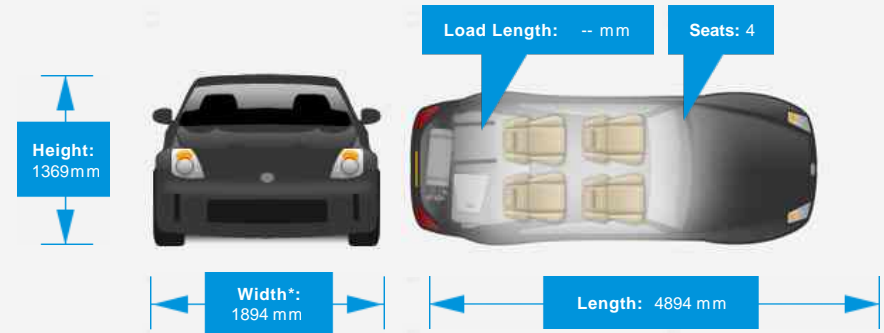

## Performance & Engine

**Engine:** 6 Cylinders In Line, 2993 Cc, Turbo Charged, DOHC

**Driven Wheels:** Rear

**Gears:** 8

## Weights & Measures

**Doors:** 2

\*Including mirrors