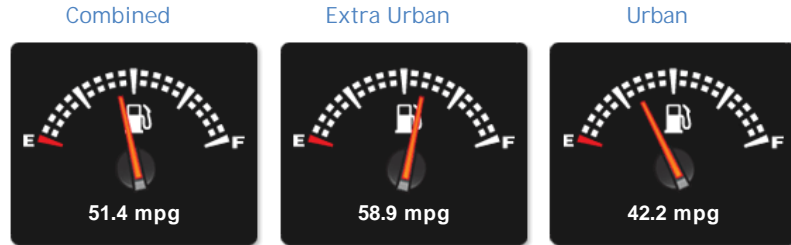

Fuel Economy

Running Costs