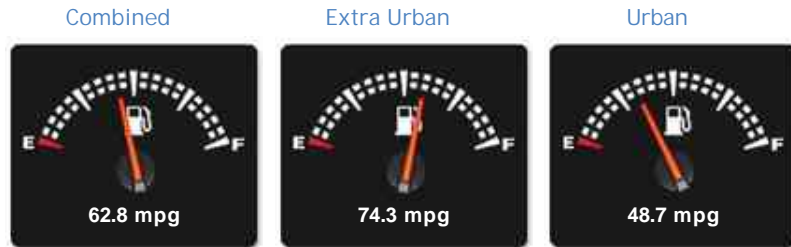

Peugeot 207 HDI SW SPORT

£2,795

**PART
EXCHANGE
TO
CLEAR!**

PEUGEOT 207 SPORT SW HDI
£2,795

General Info

Engine:	1.6 Diesel Manual
Price:	£2,795
Body Type:	5 Dr Estate
Owners:	4
Mileage:	107,393
Reg Date:	February 2010 (59)
Colour:	

Opening Hours: Mon - Fri 9am - 6pm | Sat 9am - 5pm | Sun 10am - 4pm

Performance & Engine

Weights & Measures

*Including mirrors

Safety

NCAP Adult Rating: No Data
NCAP Child Rating: No Data
NCAP Pedestrian Rating: No Data
NCAP Safety Assist: No Data
NCAP Overall Rating: No Data

Fuel Economy

Running Costs

CO₂ emission figure (g/km)

VED band and CO₂

Insurance & Security

Road Tax

Insurance Group
(1-50)

Security