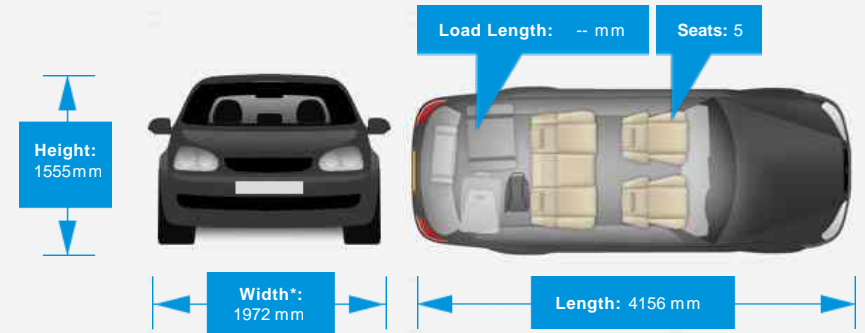

Opening Hours: Mon - Fri 9am - 6pm | Sat 9am - 5pm | Sun 10am - 4pm

Performance & Engine

Weights & Measures

*Including mirrors

Safety

NCAP Adult Rating: No Data
NCAP Child Rating: No Data
NCAP Pedestrian Rating: No Data
NCAP Safety Assist: No Data
NCAP Overall Rating: No Data