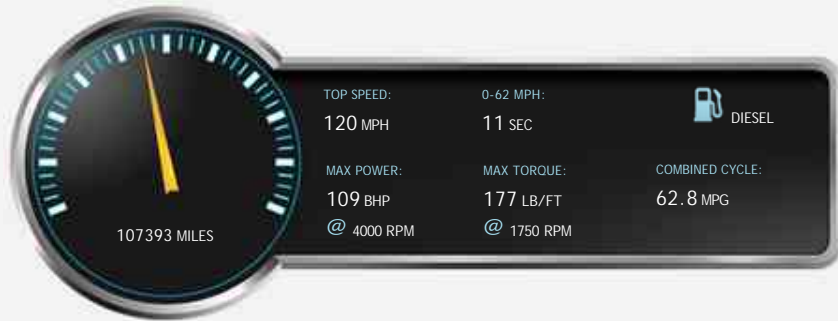

Peugeot 207 HDI SW SPORT

£2,795

**PART
EXCHANGE
TO
CLEAR!**

PEUGEOT 207 SPORT SW HDI
£2,795

General Info

Engine:	1.6 Diesel Manual
Price:	£2,795
Body Type:	5 Dr Estate
Owners:	4
Mileage:	107,393
Reg Date:	February 2010 (59)
Colour:	

Vehicle Description

Trade sale. Part exchange to clear. Vehicle is provided with HPI Report, MOT & 1 Month or 3000 miles warranty.

Motor Market Ltd, 27 Newtown Lane, Cradley Heath, West Midlands, B64 5EB
Tel: 01384 411119 - Fax: 01384 414793 - Web: www.motor-market.net

Opening Hours: Mon - Fri 9am - 6pm | Sat 9am - 5pm | Sun 10am - 4pm

Performance & Engine

Weights & Measures

*Including mirrors

Safety

NCAP Adult Rating: No Data
NCAP Child Rating: No Data
NCAP Pedestrian Rating: No Data
NCAP Safety Assist: No Data
NCAP Overall Rating: No Data