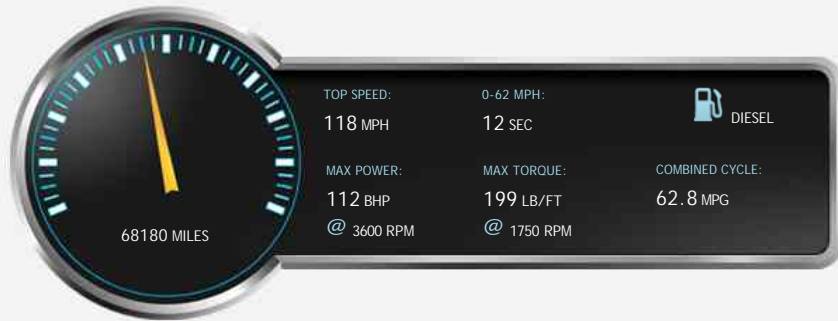

Peugeot 308 E-HDI ACCESS

£4,995

Finance Available
From
£26
Per Week

PEUGEOT 308 ACCESS S-A
£4,995

AA Approved

General Info

Engine:	1.6 Diesel Semi-Automatic
Price:	£4,995
Body Type:	5 Dr Hatchback
Owners:	2
Mileage:	68,180
Reg Date:	September 2011 (61)
Colour:	

Vehicle Description

This vehicle will be provided with - PASSED AA MECHANICAL INSPECTION REPORT - 12 MONTHS MOT - 3 MONTHS WARRANTY - FREE HPI REPORT - FREE 12 MONTHS AA RECOVERY - FREE 30 DAYS GAP INSURANCE. (Extended Upgrades Available). Low Rate Finance Available. (Subject to Status). Existing Finance Settled. Part Exchange and Test Drives Welcome - Please just ask!

Performance & Engine

Engine: 4 Cylinders
In Line, 1560 Cc,
Turbo Charged,
DOHC

Driven Wheels: Front

Gears: 6

Weights & Measures

Doors: 5

*Including mirrors

Safety