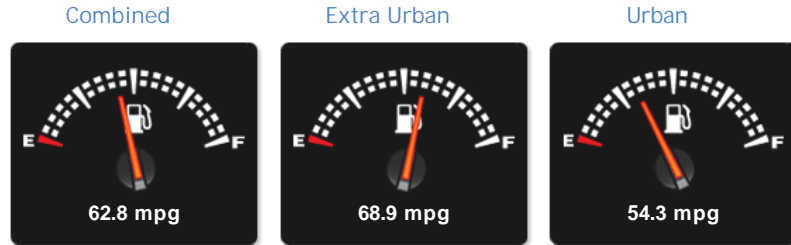

Fuel Economy