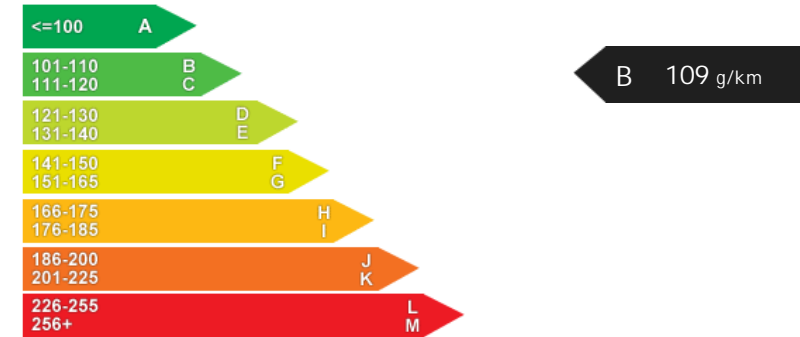

NCAP Adult Rating: No Data
NCAP Child Rating: No Data
NCAP Pedestrian Rating: No Data
NCAP Safety Assist: No Data
NCAP Overall Rating: No Data

Fuel Economy

Running Costs

CO₂ emission figure (g/km)

VED band and CO₂