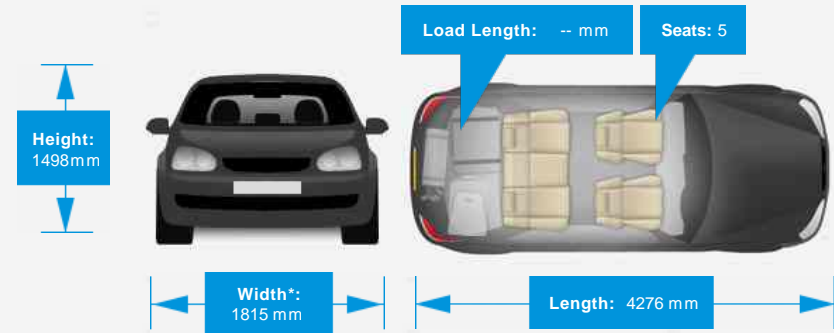

Performance & Engine

Engine: 4 Cylinders
In Line, 1560 Cc,
Turbo Charged,
DOHC

Driven Wheels: Front

Gears: 6

Weights & Measures

Doors: 5

*Including mirrors

Safety