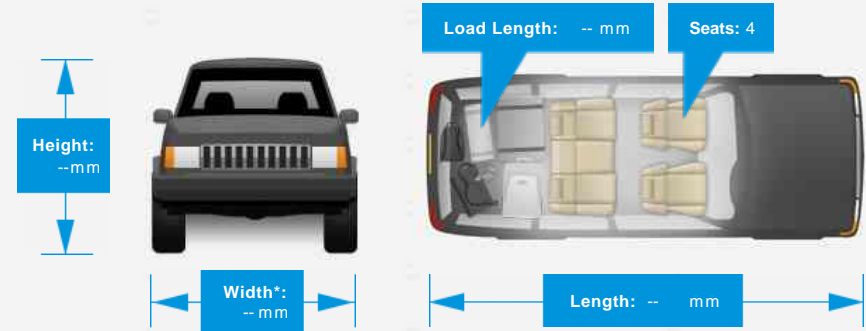

Opening Hours: Mon - Sun 8am - 6pm

Performance & Engine

Driven Wheels:

Gears:

Weights & Measures

*Including mirrors

Safety

NCAP Adult Rating: No Data
NCAP Child Rating: No Data
NCAP Pedestrian Rating: No Data
NCAP Safety Assist: No Data
NCAP Overall Rating: No Data