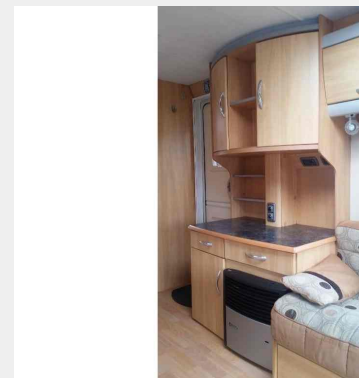

Sterling Eccles TOPAZ

£5,750

General Info

Engine:	0.0 Petrol Automatic
Price:	£5,750
Body Type:	Static
Owners:	
Reg Date:	January 2007 ()
Colour:	

Vehicle Features

- > 12v Power
- > Alloy Wheels
- > Door Fly Screen
- > Cassette Toilet
- > Electric Heater
- > External 240v
- > Fridge
- > Alarm
- > Battery Charger
- > Blown Air System
- > Domestic 4 Burner Hob
- > End Bedroom
- > External Battery Locker

Vehicle Description

2007 STERLING ECCLES TOPAZ

This Exceptional 2 Berth comes complete with full end washroom, consisting of Thetford's cassette toilet, Shower cubicle with mixer tap and vanity area with Sink & Wardrobe, Side Kitchen with facilities such as; Thetford 3-way power Fridge with Freezer compartment, 'Domestic size' Oven & Grill with Flush-fitting 3 gas Burner Hob and additional electric ring, Sink Unit with drainer. To the front we have a spacious lounge area, which is given excellent natural lighting from roof light situated above. This caravan is also fitted with the supreme Truma Heating and water Systems. This compact holiday unit has a lot to offer and with a very low MTPLM its not going to be around for long...