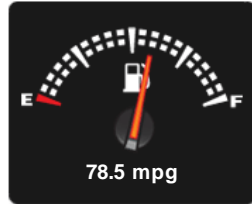

### General Info

Engine:	1.6 Diesel Manual
Price:	£4,490
Body Type:	5 Dr Hatchback
Owners:	3
Mileage:	73,000
Reg Date:	January 2011 (60)
Colour:	

## Running Costs

CO<sub>2</sub> emission figure (g/km)

VED band and CO<sub>2</sub>

Combined

Extra Urban

Urban

No Data