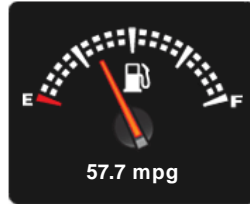

### General Info

Engine:	1.6 Diesel Manual
Price:	£4,490
Body Type:	5 Dr Hatchback
Owners:	3
Mileage:	73,000
Reg Date:	January 2011 (60)
Colour:	

## Running Costs

CO<sub>2</sub> emission figure (g/km)

VED band and CO<sub>2</sub>

Combined

Extra Urban

Urban

No Data