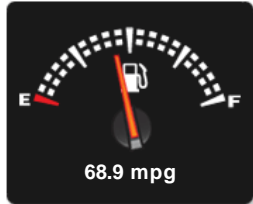

### General Info

Engine:	1.6 Diesel Manual
Price:	£4,490
Body Type:	5 Dr Hatchback
Owners:	3
Mileage:	73,000
Reg Date:	January 2011 (60)
Colour:	

## Running Costs

CO<sub>2</sub> emission figure (g/km)

VED band and CO<sub>2</sub>

Combined

Extra Urban

Urban

No Data