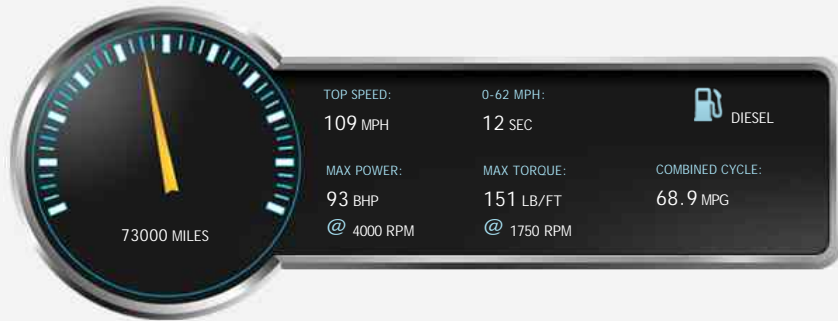

### General Info

Engine:	1.6 Diesel Manual
Price:	£4,490
Body Type:	5 Dr Hatchback
Owners:	3
Mileage:	73,000
Reg Date:	January 2011 (60)
Colour:	

### Vehicle Description

Alpha Motors are pleased to offer for sale this stunning Ford Fiesta Titanium, Finished in the stunning Vision Blue metallic with contrasting Titanium Black charcoal cloth sports seats with silver effect detailing throughout. Specification includes Reverse Park assist, Privacy glass, Electric park folding mirrors, Cruise control, Voice command, Auto dimming rear view mirror, Auto lights, Digital climate control, Heated front screen, Aux and USB, 16 Inch multi-spoke alloys, On board computer and more. Viewing is essential as first to view will buy, only £20 yr road tax thanks to the economical 1.6L TDCI engine. Test drive with pleasure.

## Performance & Engine

Engine: 4 Cylinders  
In Line, 1560 Cc,  
Turbo Charged,  
DOHC

Driven Wheels: Front

Gears: 5