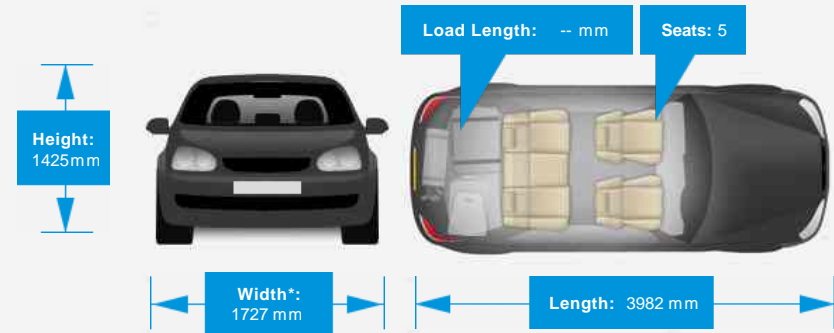

Performance & Engine

Engine: 3 Cylinders
In Line, 1496 Cc,
Turbo Charged,
DOHC

Driven Wheels: Front

Gears: 6

Weights & Measures

Doors: 5

*Including mirrors

Safety

NCAP Adult Rating: ★★★★★
NCAP Child Rating: ★★★★★
NCAP Pedestrian Rating: ★★★
NCAP Safety Assist: No Data
NCAP Overall Rating: ★★★★★