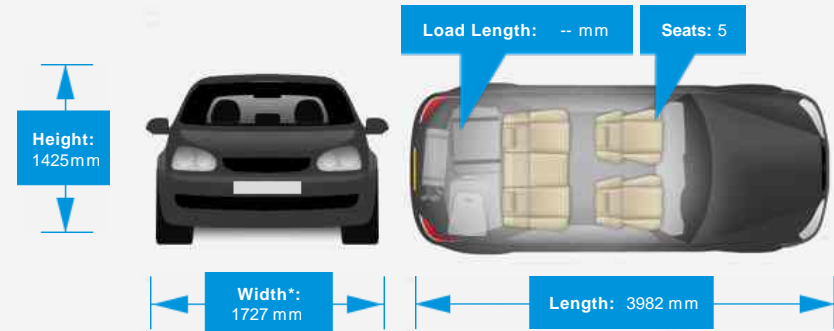

Performance & Engine

Engine: 3 Cylinders
In Line, 1496 Cc,
Turbo Charged,
DOHC

Driven Wheels: Front

Gears: 6

Weights & Measures

Doors: 5

*Including mirrors

Safety

NCAP Adult Rating: No Data
NCAP Child Rating: No Data
NCAP Pedestrian Rating: No Data
NCAP Safety Assist: No Data
NCAP Overall Rating: No Data