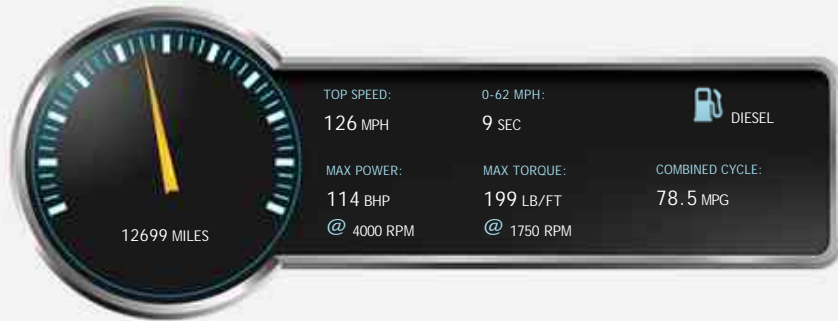

MINI Hatch COOPER D

£10,990

General Info

Engine:	1.5 Diesel Manual
Price:	£10,990
Body Type:	5 Dr Hatchback
Owners:	2
Mileage:	12,699
Reg Date:	November 2015 (65)
Colour:	WHITE SILVER

Vehicle Features

➤ ABS	➤ Adjustable Seats
➤ Adjustable Steering Coloum	➤ Air Conditioning
➤ Anti Theft System	➤ Aux input
➤ Bluetooth Preperation	➤ CD player with steeing mounted...
➤ Colour coded bumpers/ exterior trm	➤ Electric Mirrors
➤ Electric Windows	➤ Ft fogs
➤ ISOFIX	

Vehicle Description

Alpha motors are proud to present what can only be described as beautiful condition low mileage Mini Cooper D. Finished in White silver with contrast Black roof and mirror caps with contrasting black firework cloth interior, Colour Line - Carbon Black . Well specified with some super features inc 15 inch alloy wheels, Air conditioning, radio cd with USB and AUX, Electric windows, Electric mirrors. This stunning car is presented with low miles, 2 keys, Hpi clear, complete with a 5 year Mini service plan valid until November 2020. Having just been serviced less than 50 miles ago! This car is FREE road tax, £0 for the next 2 services, under manufacturer warranty until Nov 2018 and is capable of over 70mpg. There cant be many cars on the market with running costs this low and yet look this good. Be quick fo this one, why buy new?

Opening Hours: Mon - Fri 8:30am - 6pm | Sat 9am - 5pm | Sun At home with the family

Performance & Engine

Engine: 3 Cylinders
In Line, 1496 Cc,
Turbo Charged,
DOHC

Driven Wheels: Front

Gears: 6

Weights & Measures