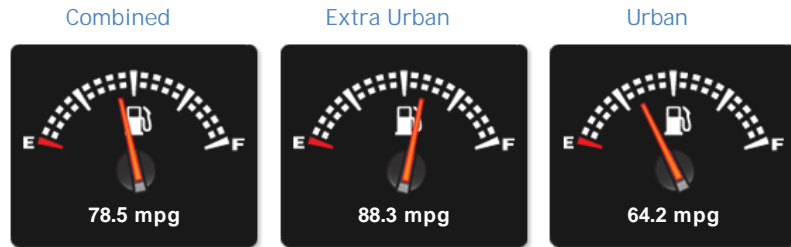

MINI Cooper COOPER D

Sold

General Info

Engine:	1.5 Diesel Manual
Price:	Sold
Body Type:	5 Dr Hatchback
Owners:	2
Mileage:	12,699
Reg Date:	November 2015 (65)
Colour:	WHITE SILVER

Vehicle Features

➤ ABS	➤ Adjustable Seats
➤ Adjustable Steering Coloum	➤ Air Conditioning
➤ Anti Theft System	➤ Aux input
➤ Bluetooth Preperation	➤ CD player with steeing mounted...
➤ Colour coded bumpers/ exterior trm	➤ Electric Mirrors
➤ Electric Windows	➤ Ft fogs
➤ ISOFIX	

Vehicle Description

Alpha motors are proud to present what can only be described as beautiful condition low mileage Mini Cooper D. Finished in White silver with contrast Black roof and mirror caps with contrasting black firework cloth interior, Colour Line - Carbon Black . Mini TLC service pack till Nov 2020. Well specified with some super features inc 15 inch alloy wheels, Air conditioning, radio cd with USB and AUX, Electric windows, Electric mirrors. This stunning car is presented with low miles, 2 keys, Hpi clear, complete with a 5 year Mini service plan valid until November 2020. Having just been serviced less than 50 miles ago! This car is FREE road tax, £0 for the next 2 services, under manufacturer warranty until Nov 2018 and is capable of over 70mpg. There cant be many cars on the market with running costs this low and yet look this good. Be quick fo this one, why buy new?

Opening Hours: Mon - Fri 8:30am - 6pm | Sat 9am - 5pm | Sun At home with the family

Performance & Engine

Engine: 3 Cylinders
In Line, 1496 Cc,
Turbo Charged,
DOHC

Driven Wheels: Front

Gears: 6

Weights & Measures

Doors: 5

*Including mirrors

Safety

NCAP Adult Rating: ★★★★★
NCAP Child Rating: ★★★★★
NCAP Pedestrian Rating: ★★★
NCAP Safety Assist: No Data
NCAP Overall Rating: ★★★★★

Fuel Economy

Running Costs

CO₂ emission figure (g/km)