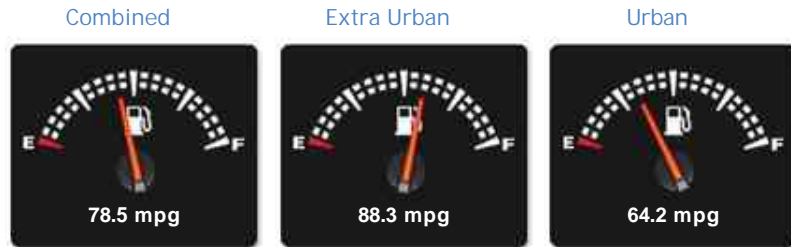

MINI Hatch COOPER D

£10,990

General Info

Engine:	1.5 Diesel Manual
Price:	£10,990
Body Type:	5 Dr Hatchback
Owners:	2
Mileage:	12,699
Reg Date:	November 2015 (65)
Colour:	WHITE SILVER

Vehicle Features

➤ ABS	➤ Adjustable Seats
➤ Adjustable Steering Coloum	➤ Air Conditioning
➤ Anti Theft System	➤ Aux input
➤ Bluetooth Preperation	➤ CD player with steeing mounted...
➤ Colour coded bumpers/ exterior trm	➤ Electric Mirrors
➤ Electric Windows	➤ Ft fogs
➤ ISOFIX	

Vehicle Description

Alpha motors are proud to present what can only be described as beautiful condition low mileage Mini Cooper D. Finished in White silver with contrast Black roof and mirror caps with contrasting black firework cloth interior, Colour Line - Carbon Black . Well specified with some super features inc 15 inch alloy wheels, Air conditioning, radio cd with USB and AUX, Electric windows, Electric mirrors. This stunning car is presented with low miles, 2 keys, Hpi clear, complete with a 5 year Mini service plan valid until November 2020. Having just been serviced less than 50 miles ago! This car is FREE road tax, £0 for the next 2 services, under manufacturer warranty until Nov 2018 and is capable of over 70mpg. There cant be many cars on the market with running costs this low and yet look this good. Be quick fo this one, why buy new?

Opening Hours: Mon - Fri 8:30am - 6pm | Sat 9am - 5pm | Sun At home with the family

Performance & Engine

Engine: 3 Cylinders
In Line, 1496 Cc,
Turbo Charged,
DOHC

Driven Wheels: Front

Gears: 6

Weights & Measures

Doors: 5

*Including mirrors

Safety

NCAP Adult Rating: No Data
NCAP Child Rating: No Data
NCAP Pedestrian Rating: No Data
NCAP Safety Assist: No Data
NCAP Overall Rating: No Data

Fuel Economy

Running Costs

CO₂ emission figure (g/km)