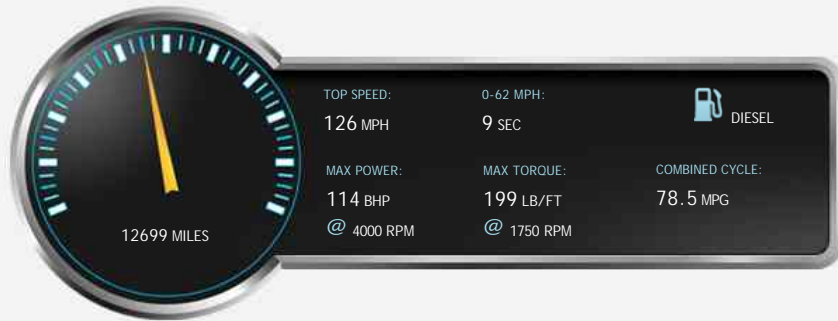

MINI Cooper COOPER D

Sold

General Info

Engine:	1.5 Diesel Manual
Price:	Sold
Body Type:	5 Dr Hatchback
Owners:	2
Mileage:	12,699
Reg Date:	November 2015 (65)
Colour:	WHITE SILVER

Vehicle Features

➤ ABS	➤ Adjustable Seats
➤ Adjustable Steering Coloum	➤ Air Conditioning
➤ Anti Theft System	➤ Aux input
➤ Bluetooth Preperation	➤ CD player with steeing mounted...
➤ Colour coded bumpers/ exterior trm	➤ Electric Mirrors
➤ Electric Windows	➤ Ft fogs
➤ ISOFIX	

Vehicle Description

Alpha motors are proud to present what can only be described as beautiful condition low mileage Mini Cooper D. Finished in White silver with contrast Black roof and mirror caps with contrasting black firework cloth interior, Colour Line - Carbon Black . Mini TLC service pack till Nov 2020. Well specified with some super features inc 15 inch alloy wheels, Air conditioning, radio cd with USB and AUX, Electric windows, Electric mirrors. This stunning car is presented with low miles, 2 keys, Hpi clear, complete with a 5 year Mini service plan valid until November 2020. Having just been serviced less than 50 miles ago! This car is FREE road tax, £0 for the next 2 services, under manufacturer warranty until Nov 2018 and is capable of over 70mpg. There cant be many cars on the market with running costs this low and yet look this good. Be quick fo this one, why buy new?

Opening Hours: Mon - Fri 8:30am - 6pm | Sat 9am - 5pm | Sun At home with the family

Performance & Engine

Engine: 3 Cylinders
In Line, 1496 Cc,
Turbo Charged,
DOHC

Driven Wheels: Front

Gears: 6

Weights & Measures