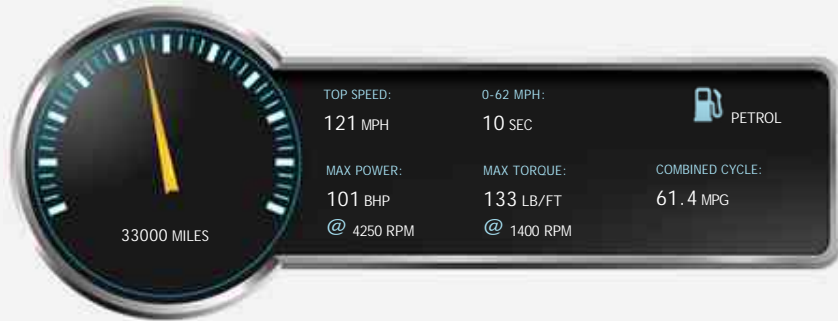

MINI One ONE

£8,990

General Info

Engine:	1.2 Petrol Manual
Price:	£8,990
Body Type:	3 Dr Hatchback
Owners:	2
Mileage:	33,000
Reg Date:	December 2014 (64)
Colour:	

Vehicle Features

➤ 2 Registered Keepers	➤ ABS
➤ Adjustable Seats	➤ Adjustable Steering Couolum
➤ Air Conditioning	➤ Anti Theft System
➤ Auto Lights	➤ Auto wipers
➤ AUX USB Input	➤ Bluetooth Preparation
➤ Colour coded bumpers/ exterior trm	➤ CD player
➤ Central Locking	

Vehicle Description

Alpha Motors are pleased to offer for sale this stunning, well specified Mini ONE. Finished in the stunning Moonwalk Grey paint with Carbon black cloth sports seats with the faction option of Piano black detailing interior trim. ++FACTORY OPTIONS++ Includes 15" Heli spoke gloss black alloys and PEPPER Pack (3-Spoke sports leather steering wheel, Storage compartment Pack, Mini Excitment Pack, Auto lights and wipers, Digital duel zone climate control and Interior lights Pack). OTHER spec includes DAB Radio, Bluetooth Connectivity, Black bonnet stripes, On board computer, Traction control, Aux and USB, Split folding rear seats. Electric windows and mirrors. Brilliant car for new drivers thanks to the economical 1.2 petrol engine which is only £20 yr road tax. Viewing is essential as fist to view will buy.

Performance & Engine

Engine: 3 Cylinders
In Line, 1198 Cc,
Turbo Charged,
DOHC

Driven Wheels: Front

Gears: 6

Weights & Measures

Doors: 3

*Including mirrors

Safety