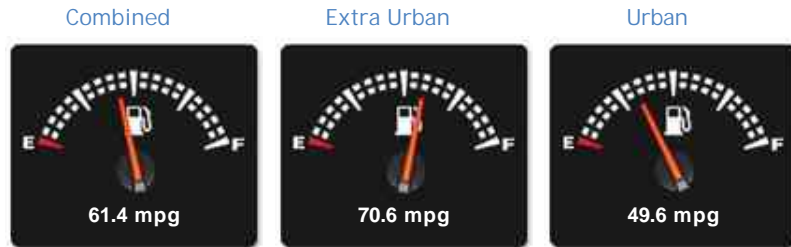

Fuel Economy

Running Costs