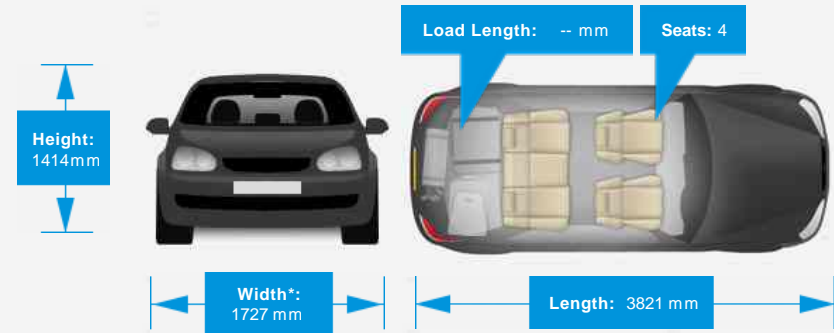

Performance & Engine

Engine: 3 Cylinders
In Line, 1198 Cc,
Turbo Charged,
DOHC

Driven Wheels: Front

Gears: 6

Weights & Measures

Doors: 3

*Including mirrors

Safety