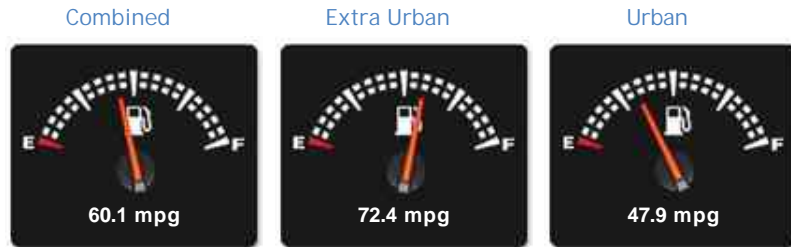

Fuel Economy

Running Costs