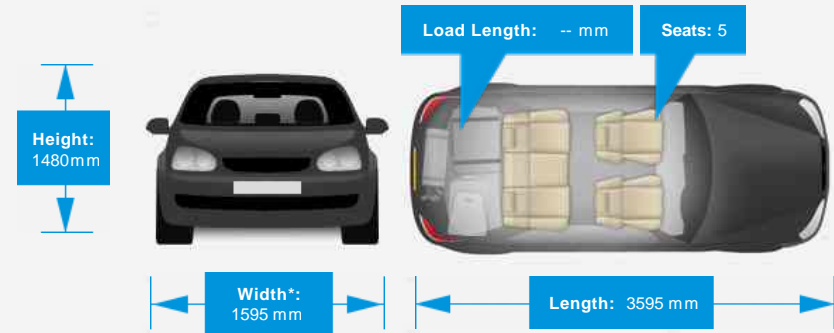

## Performance & Engine

Engine: 4 Cylinders In Line, 1248 Cc, Naturally Aspirated, DOHC

Driven Wheels: Front

Gears: 5

## Weights & Measures

Doors: 5

\*Including mirrors