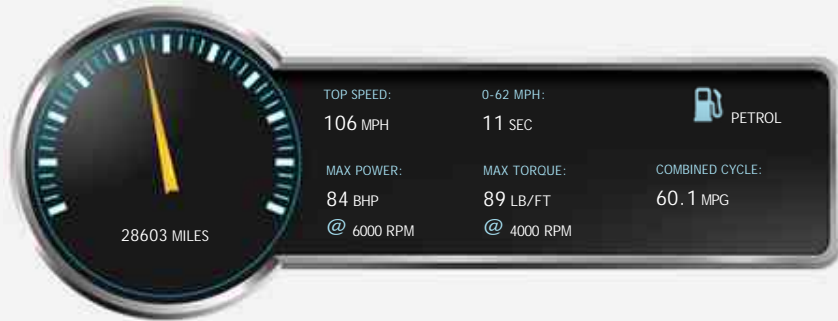

### General Info

Engine:	1.2 Petrol Manual
Price:	£5,490
Body Type:	5 Dr Hatchback
Owners:	3
Mileage:	28,603
Reg Date:	September 2011 (61)
Colour:	blaze red

### Vehicle Description

Alpha Motors are pleased to offer this stunning top of the range Picanto with a lovely low mileage. With only £20 per year road tax and over 70 mpg these brilliant little 5 door cars really do have a lot to offer including Power steering, Remote central locking, Bluetooth phone, 4 x electric windows, electric power fold mirrors, auto headlights, radio/cd player with USB and aux, heated front seats, mud flaps all round. Superb example, last owner since 2013. looks great and drives even better.

## Performance & Engine

Engine: 4 Cylinders In Line, 1248 Cc, Naturally Aspirated, DOHC

Driven Wheels: Front

Gears: 5