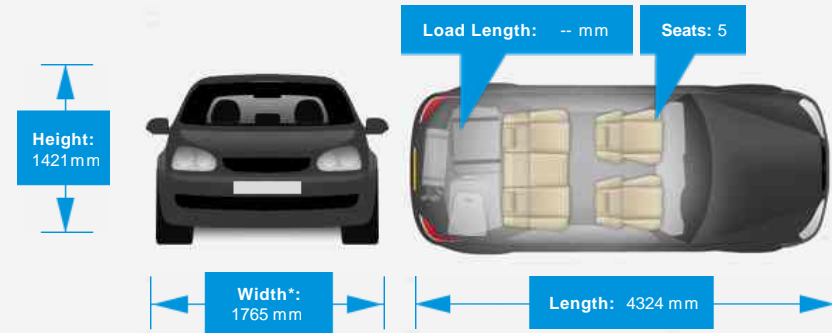

Performance & Engine

Engine: 4 Cylinders
In Line, 1995 Cc,
Turbo Charged,
DOHC

Driven Wheels: Rear

Gears: 8

Weights & Measures

Doors: 3

*Including mirrors

Safety