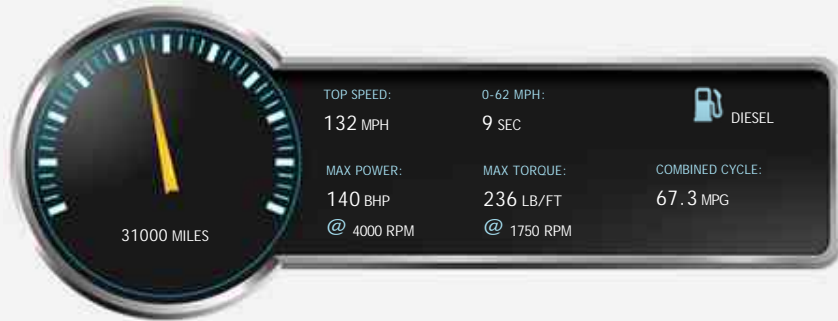

BMW 1 Series 118d SE

£11,990

General Info

Engine:	2.0 Diesel Automatic
Price:	£11,990
Body Type:	3 Dr Hatchback
Owners:	2
Mileage:	31,000
Reg Date:	September 2014 (64)
Colour:	

Vehicle Features

- 17 inch upgrade alloys
- Adjustable Seats
- Air Conditioning
- Anti Theft System
- Bright silver interior detailing
- Electric Windows
- Remote Central Locking
- ABS
- Adjustable Steering Coloum
- SAT NAV
- AUX USB Input
- Colour coded bumpers/ exterior trm
- Over mats

Vehicle Description

Alpha Motors are pleased to offer this beautiful example of the very popular 118 d with the Automatic gearbox. Finished in the stand out Crimson red with contrasting black sports cloth interior and satin silver detailing. A superb optioned car not usually seen on this model. ++FACTORY EXTRAS++ including SAT NAV, 17 inch Diamond effect alloy wheels, Automatic transmission, Park Distance Control Front and Rear. Standard features inc Power steering, Remote central locking, Electric windows, Electric mirrors, Adjustable steering column, BMW music system with Aux input, Tinted glass, Bluetooth connectivity. Viewing essential to appreciate the previous keepers care. 2 keys complimented by a BMW service history services @ 26285 and a clear Hpi report.

Performance & Engine

Engine: 4 Cylinders
In Line, 1995 Cc,
Turbo Charged,
DOHC

Driven Wheels: Rear

Gears: 8

Weights & Measures

Doors: 3

*Including mirrors

Safety