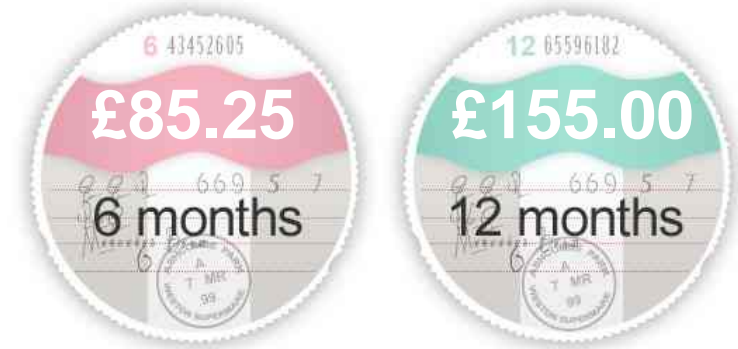

Insurance & Security

Road Tax

Insurance Group
(1-20)

Security

Immobiliser

Euro Status