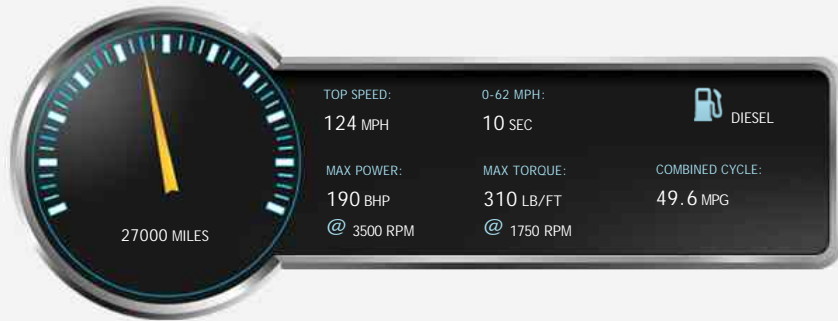

Performance & Engine