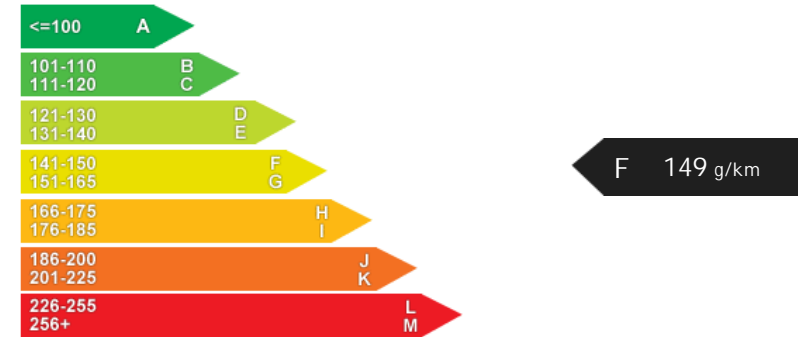

NCAP Adult Rating: No Data
NCAP Child Rating: No Data
NCAP Pedestrian Rating: No Data
NCAP Safety Assist: No Data
NCAP Overall Rating: No Data

Fuel Economy

Running Costs

CO₂ emission figure (g/km)

VED band and CO₂