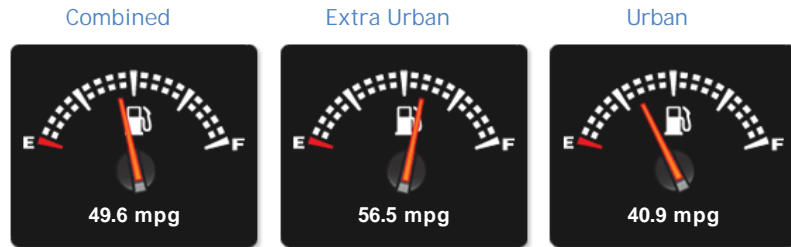

Fuel Economy

Running Costs