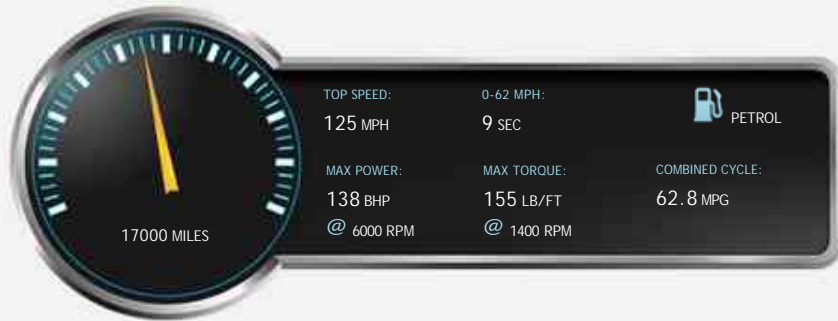

### General Info

Engine:	1.0 Petrol Manual
Price:	£9,790
Body Type:	3 Dr Hatchback
Owners:	2
Mileage:	17,000
Reg Date:	May 2016 (16)
Colour:	Panther Black

### Vehicle Description

Alpha Motors are pleased to offer for sale this stunning, Low mileage, 2 owner Ford Fiesta Zetec S Black Edition, Finished in the desirable Panther black with contrasting Colorado red detail on the roof, Mirror caps, Front splitter and Grille. Inside you get matching Charcoal black / Red sports seats with piano black detailing throughout. Specification includes Bluetooth Connectivity, DAB Radio, 17" gloss black Multi-spoke alloys, Voice command, Leather multi-function steering wheel, Privacy glass, On board computer, Climate control, Front elec windows and mirrors. SERVICE HISTORY @ 9831 (Ford), 16993 (Current Milage - Alpha). Brilliant first car thanks the the economical 1-litre EcoBoost engine which is only £20 yr road tax. Viewing is essential as fist to view will buy.

## Performance & Engine

Driven Wheels: Front

Gears: 5