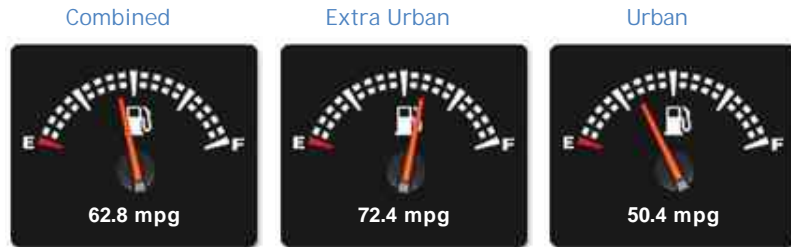

Fuel Economy

Running Costs