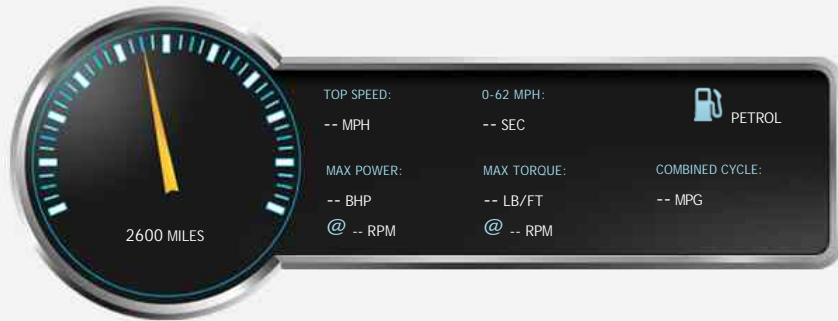

Performance & Engine