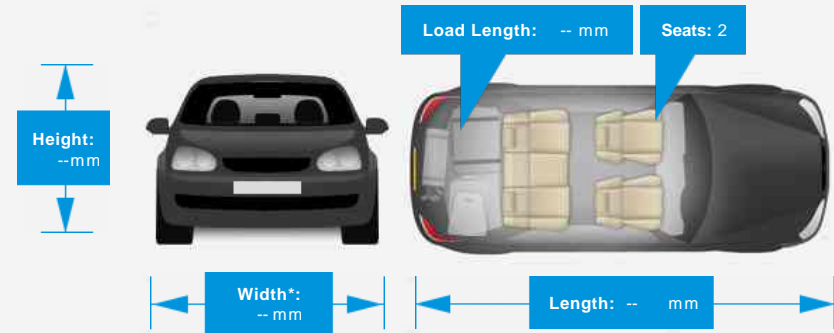

Performance & Engine

Engine: Cylinders ,
1441 Cc ,

Driven Wheels:

Gears: 0

Weights & Measures

Doors: 5

*Including mirrors

Safety