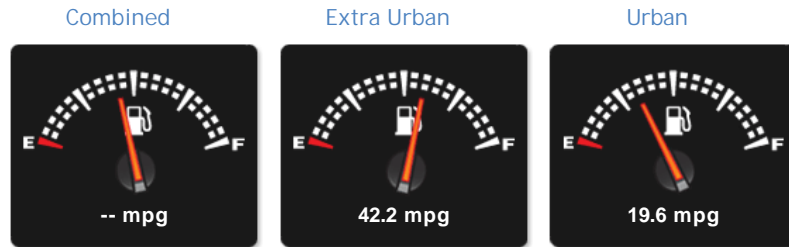

Fuel Economy

Running Costs