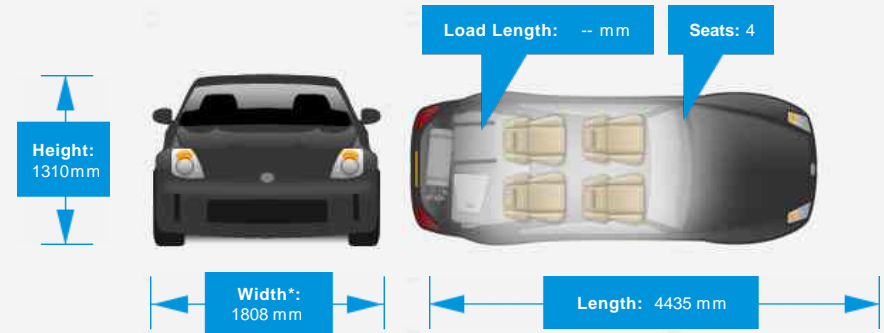

## Performance & Engine

**Engine:** 6 Cylinders  
Horizontally Opposed,  
3614 Cc, Naturally  
Aspirated, DOHC

**Driven Wheels:** Rear

**Gears:** 7

## Weights & Measures

**Doors:** 2

\*Including mirrors