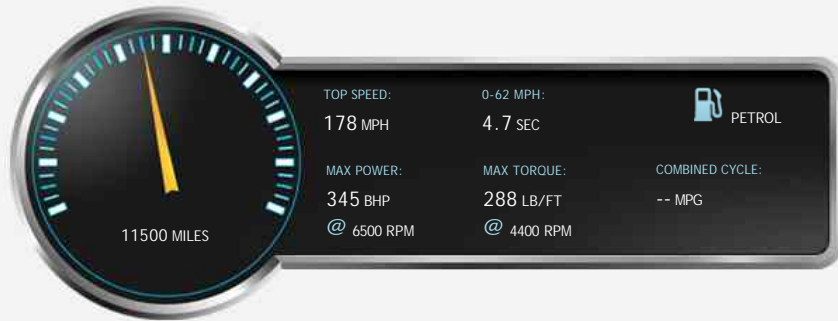

Performance & Engine