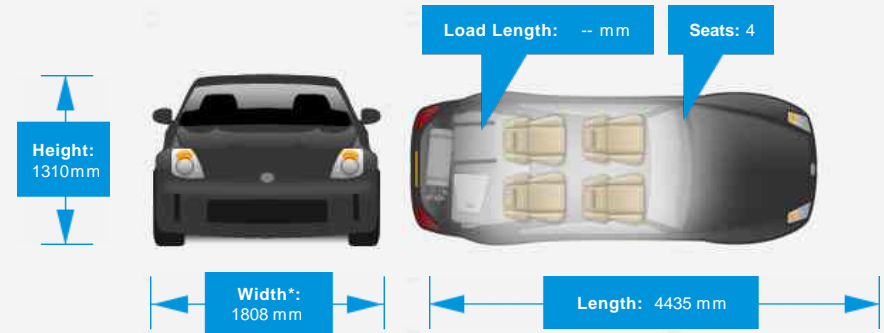

Performance & Engine

Engine: 6 Cylinders
Horizontally Opposed,
3614 Cc, Naturally
Aspirated, DOHC

Driven Wheels: Rear

Gears: 7

Weights & Measures

Doors: 2

*Including mirrors

Safety

NCAP Adult Rating: No Data
NCAP Child Rating: No Data
NCAP Pedestrian Rating: No Data
NCAP Safety Assist: No Data
NCAP Overall Rating: No Data