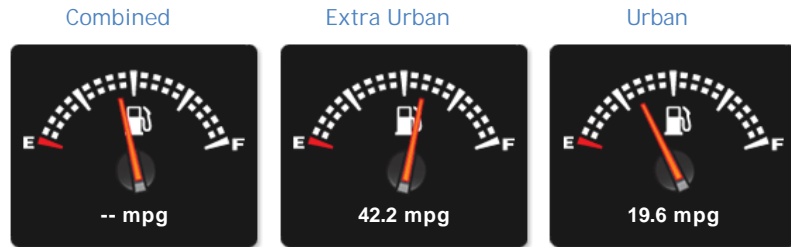

Fuel Economy

Running Costs

CO₂ emission figure (g/km)

VED band and CO₂

No Data

Insurance & Security

Insurance Group
(1-50)

Alarm

Immobiliser

Security
(Thatcham Approved)

Euro Status