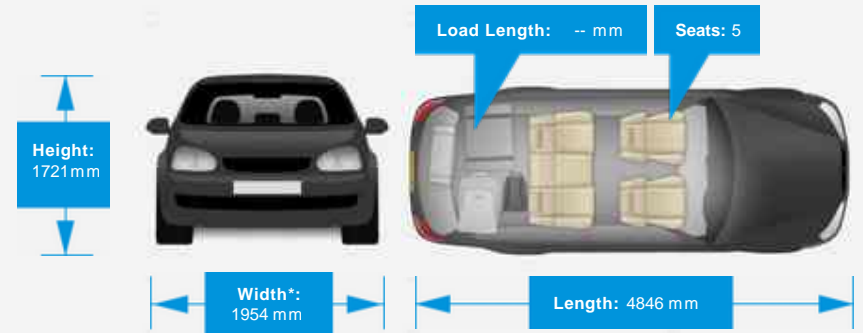

Weights & Measures