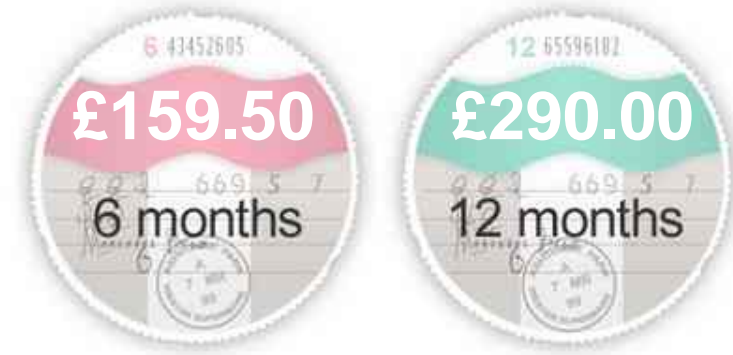

Insurance & Security

Road Tax

Insurance Group
(1-20)

Security

Immobiliser