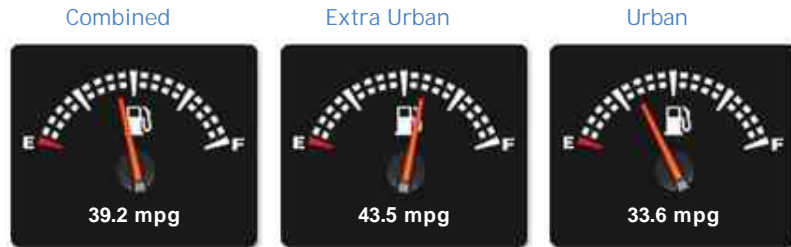

Fuel Economy

Running Costs