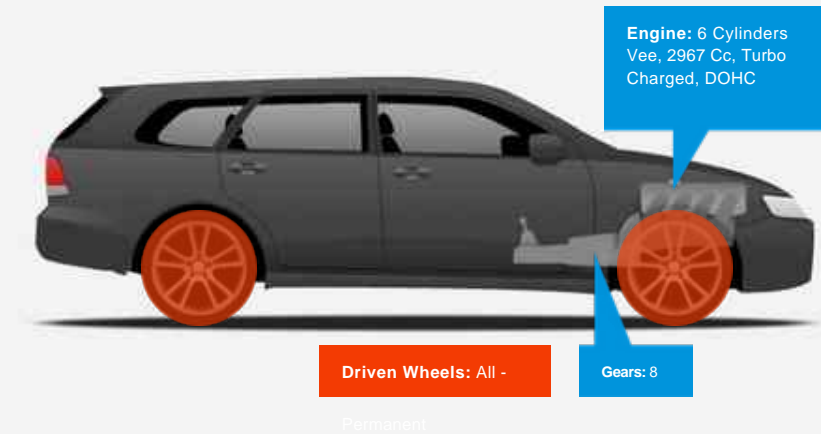

Performance & Engine