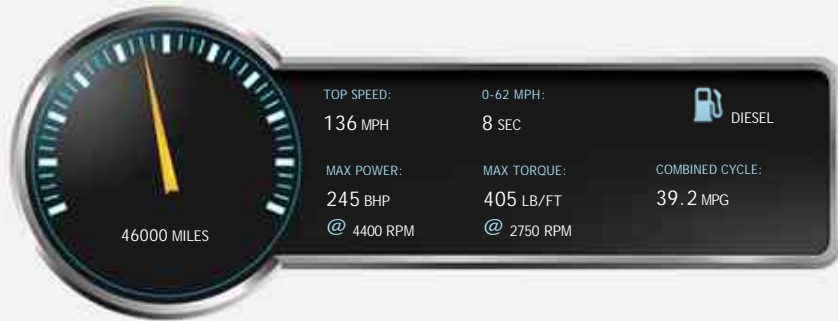

Performance & Engine