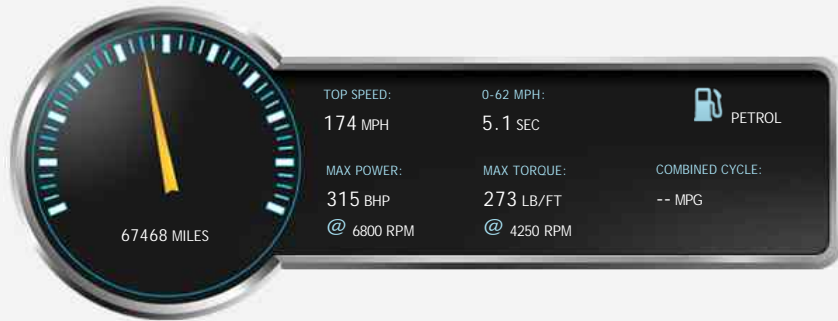

Performance & Engine