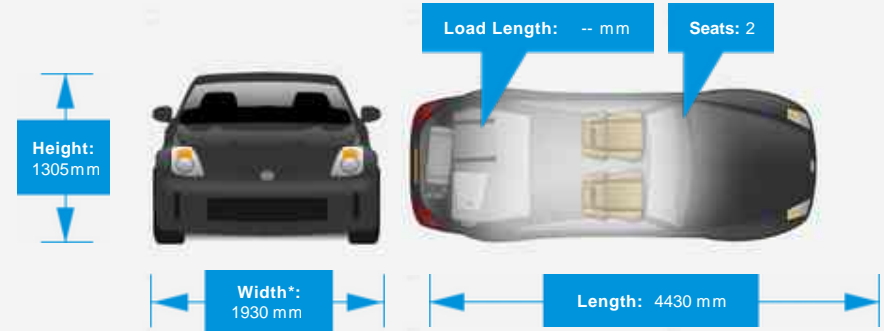

Performance & Engine

Engine: 6 Cylinders
Horizontally Opposed,
3596 Cc, Naturally
Aspirated, DOHC

Driven Wheels: All -

Permanent

Gears: 6

Weights & Measures

Doors: 2

*Including mirrors