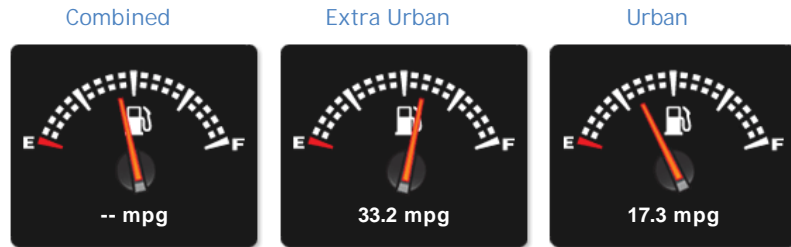

Fuel Economy

Running Costs