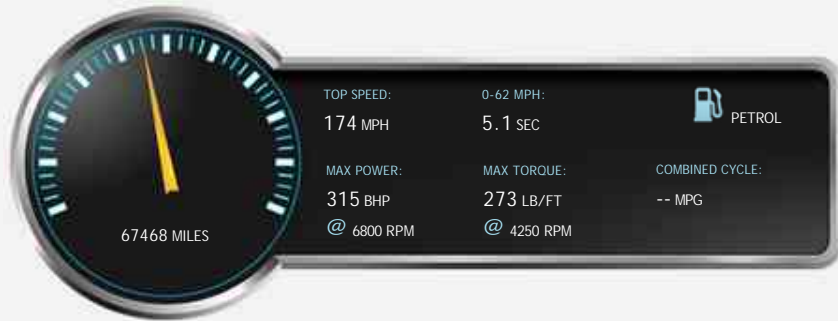

Porsche 911 Carrera 4S (Turbo Bodied)

£25,995

General Info

Engine:	3.6 Petrol Manual
Price:	£25,995
Body Type:	2 Dr Coupe
Owners:	3
Mileage:	67,468
Reg Date:	February 2003 (52)
Colour:	Basalt Black

Vehicle Features

Not Specified

Vehicle Description

*Very collectible Porsche 911 C4 S Coupe with rare MANUAL gearbox.
Finished in Basalt Black with Bordeaux Leather interior. The car has the following extras.
Sun Roof, Sports Exhaust, Rear Wiper, Bose Sound system, Carbon Interior pack, Automatic Climate control, Heated Seats, Porsche emblem in head rests and a Suede Headlining.
The car has a super service history with 12 stamps in the book and the car will be fully serviced to schedule before delivery.*

Performance & Engine

Engine: 6 Cylinders
Horizontally Opposed,
3596 Cc, Naturally
Aspirated, DOHC

Driven Wheels: All -

Permanent

Gears: 6

Weights & Measures

Doors: 2

*Including mirrors