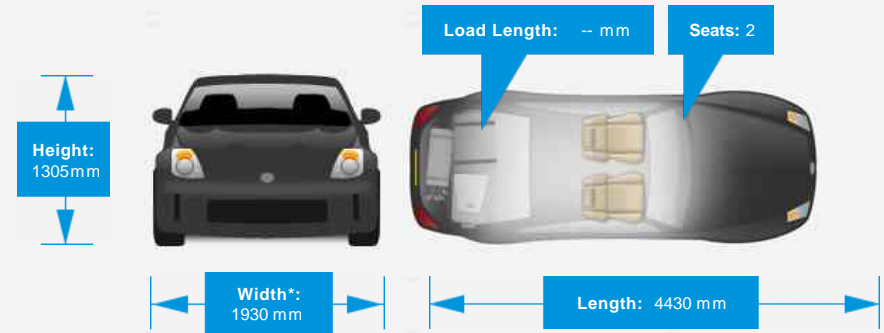

## Performance & Engine

**Engine:** 6 Cylinders  
Horizontally Opposed,  
3596 Cc, Naturally  
Aspirated, DOHC

**Driven Wheels:** All -

Permanent

**Gears:** 6

## Weights & Measures

**Doors:** 2

\*Including mirrors