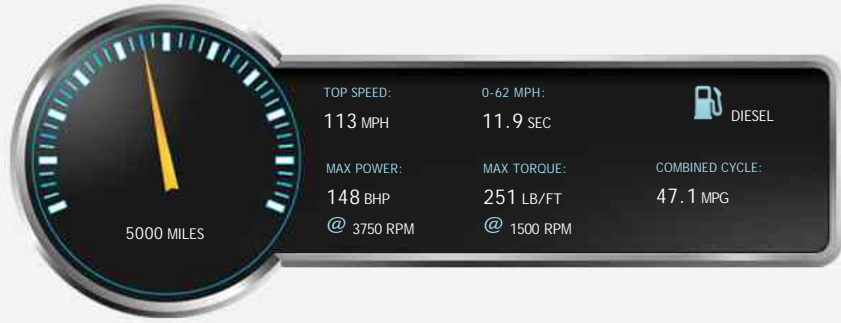

VW Transporter T6 t5 TDI 150PS AURORA EDITION H/LINE CAMPERVAN 4 BERTH POPTOP

General Info

Engine:	2.0 Diesel Manual
Price:	£51,990
Body Type:	4 Dr B Class Mhome
Owners:	1
Mileage:	5,000
Reg Date:	September 2018 (68)
Colour:	Grey

Vehicle Features

Not Specified

Vehicle Description

""BUILD No. 196""INTRODUCING OUR STUNNING ""AURORA EDITION""VW T6 SWB 150PS 6 SPEED INDIUM GREY HIGHLINE 4 BERTH CAMPERVAN WITH OUR OUR ALL NEW REVISED INTERIOR CONVERSION WITH OUR NEW UPHOLSTERY DESIGN, ALL NEW FULLY EXTERNALLY AND INTERNALLY EDGE BANDED ULTRA MODERN CUTTING EDGE DESIGN FURNITURE KIT, POPTOP, AIRCON, TAILGATE AND NIGHT HEATER+OUR AURORA RANGE IS OUR EXTREMELY HIGH SPEC RANGE OF VW CAMPERVANS, SUPPLIED AS STANDARD WITH ALL THE SPEC FROM OUR STANDARD RANGE PLUS NOW AS WE OFFER AN UNRIVALED ULTRA MODERN CUTTING EDGE DESIGN BEAUTIFULLY EDGE BANDED FURNITURE KIT+AURORA EDITION BRANDING PACKAGE+AURORA BRANDED CARPET SET INCLUDING DOOR POCKET CARPETS+VANSHADES EXCLUSIVE BLIND PODS INSTEAD OF CURTAINS+CALIFORNIA STYLE OUTSIDE CAMPING TABLE IN SLIDING DOOR+OUR ALL NEW DESIGN BESPOKE MANUFACTURED LEATHER RANGE+FRONT WINDOW BLACK OUT BLIND WRAP AND PORTA POTTY`S WITH STORAGE SUPPLIED AS STANDARD

Performance & Engine

Technical Data
Fuel Type: Diesel
Drive Type: Front-wheel drive
Wheels: 18
Engines: In-Line, 1868 Cc, Turbo Charged, DOHC

Weights & Measures

Vehicle Dimensions
Weight

Vehicle Dimensions