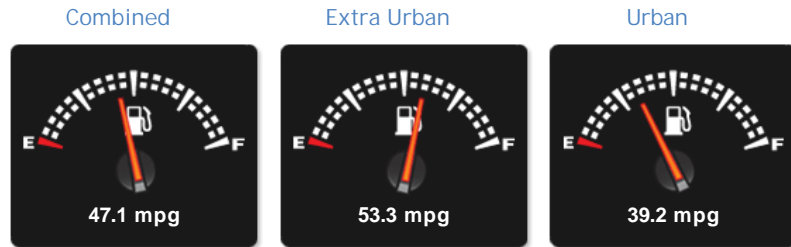

VW Transporter T6 t5 TDI 150PS AURORA EDITION H/LINE CAMPERVAN 4 BERTH POPTOP

General Info

Engine:	2.0 Diesel Manual
Price:	£51,990
Body Type:	4 Dr B Class Mhome
Owners:	1
Mileage:	5,000
Reg Date:	September 2018 (68)
Colour:	Grey

Performance & Engine

Technical Data
Fuel Type: Diesel
Drive Type: Front-wheel drive
Wheels: 18
Engines: In-Line, 1868 Cc, Turbo Charged, DOHC

Weights & Measures

Vehicle Dimensions
Weight

Vehicle Dimensions

Vehicle Length
Length: 4892 mm

*Including mirrors

Safety

NCAP Adult Rating: No Data
NCAP Child Rating: No Data
NCAP Pedestrian Rating: No Data
NCAP Safety Assist: No Data
NCAP Overall Rating: No Data

Fuel Economy

Running Costs

CO₂ emission figure (g/km)

LGV162 g/km

Insurance & Security

Road Tax

Insurance Group
(1-50)

Insurance Group

Security
(Thatcham Approved)