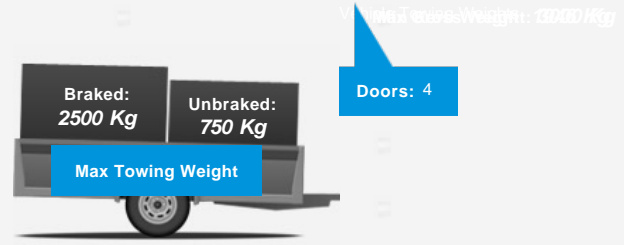

Performance & Engine

Technical Data
Fuel Type: Diesel
Drive Type: Front-wheel drive
Wheels: 18
Engines: In-Line, 1868 Cc, Turbo Charged, DOHC

Weights & Measures

Vehicle Dimensions
Weight

Vehicle Dimensions