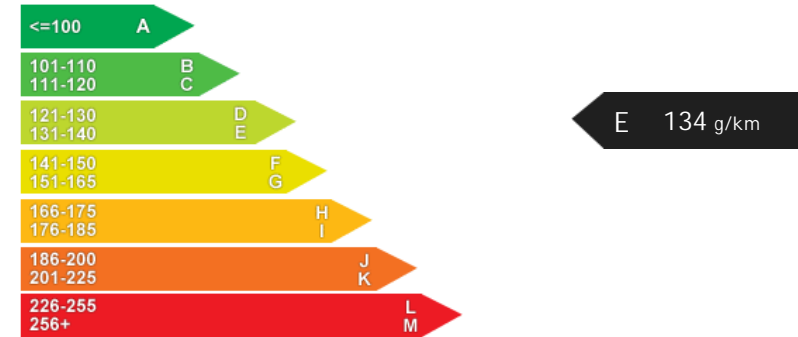

NCAP Adult Rating: No Data
NCAP Child Rating: No Data
NCAP Pedestrian Rating: No Data
NCAP Safety Assist: No Data
NCAP Overall Rating: No Data

Fuel Economy

Running Costs

CO₂ emission figure (g/km)

VED band and CO₂