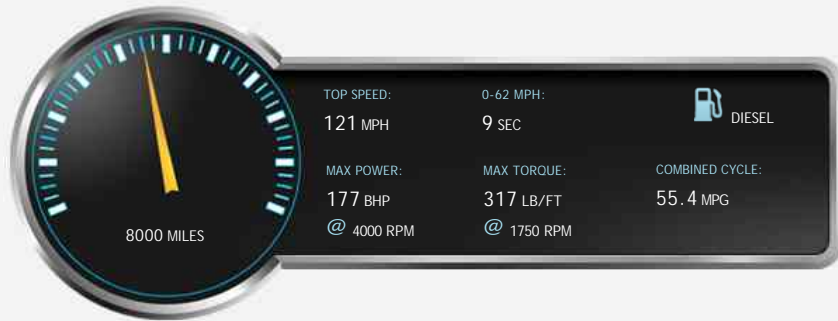

Performance & Engine