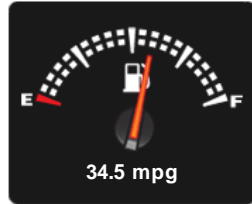

Fuel Economy

Running Costs

CO₂ emission figure (g/km)

VED band and CO₂

Combined

Extra Urban

Urban