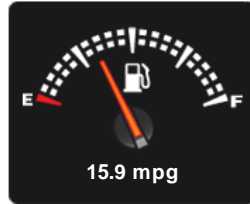

Fuel Economy

Running Costs

CO₂ emission figure (g/km)

VED band and CO₂

Combined

Extra Urban

Urban