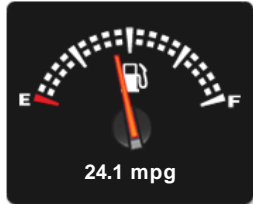

Fuel Economy

Running Costs

CO₂ emission figure (g/km)

VED band and CO₂

Combined

Extra Urban

Urban