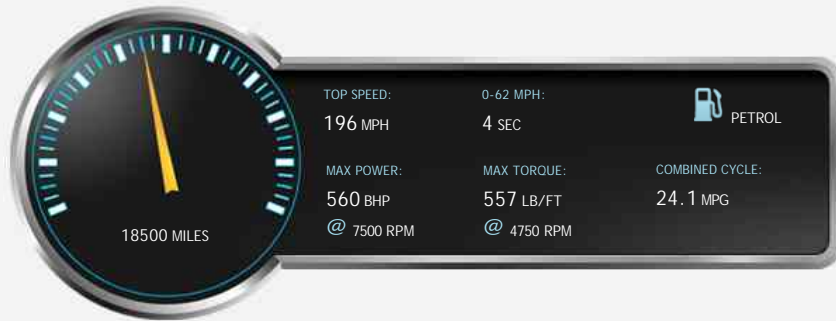

Performance & Engine