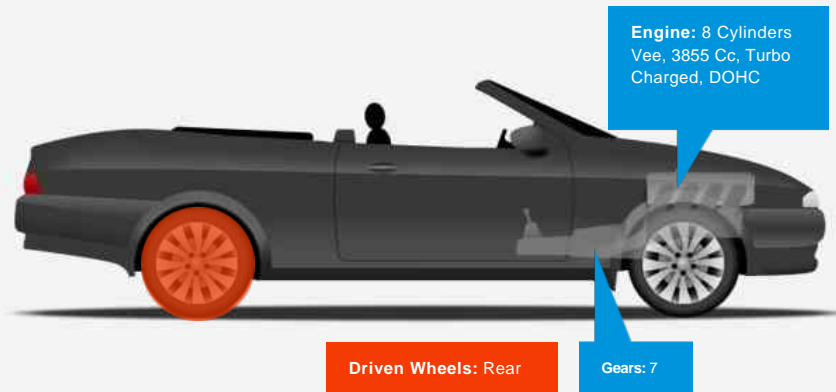

### Vehicle Description

Merese are delighted to offer this UNIQUE TAYLOR MADE FERRARI CALIFORNIA 3.9 T- Finished In Special Order BIANCO ITALIA WITH SPECIAL LIVERY- Leather Crema- Central Stripe Of Seats In Rosso Alcantara- Inserts Around The Seats And On Headrests In Red Alcantara And Rear Cushions- Rear Bench In Rosso Alcantara- Tunnel In Black Leather With Central Part Of Armrest In Red Alcantara- Door Panels In Black Alcantara- (Stitching In Crema On Crema Parts- Red On Black Parts And Black On Red Parts)- Carvallino Stitched- Black Alcantara Carpet- Dashboard Central Trim And Radio Frame In Carbon Fibre- F1 Trim Buttons Painted In Red White And Blue- Fully Electric Ventilation Seats- Backbone Style Seats Front And Rear- Carbon Fibre Driver Zone And Steering Wheel With LED- Carbon Fibre Central Tunnel- Air Vent Tubes In Rosso- Central Seat Zones In Nero- Lower Dash In Nero- Central Tunnel In Nero With Special Request Armrest In Rosso- Door Panel Nero Alcantara- Embroidered Prancing Horse On Headrest- Floor Mats