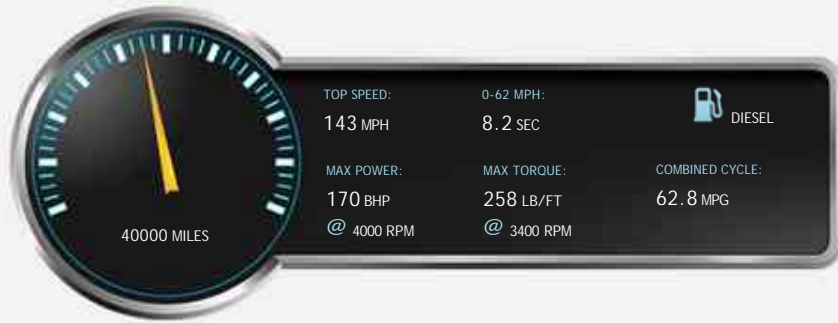

Performance & Engine