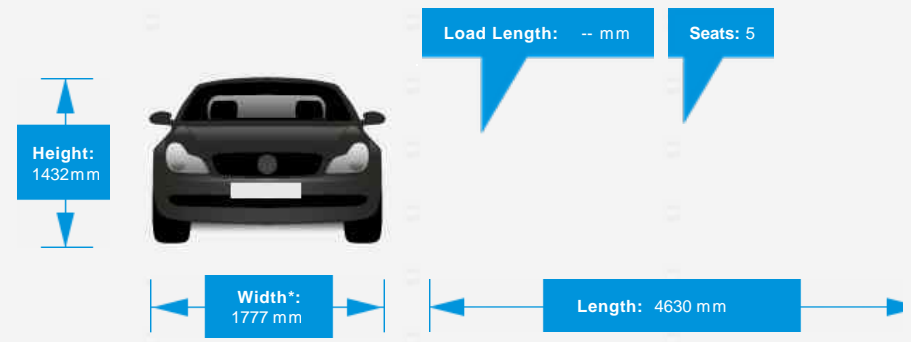

Weights & Measures