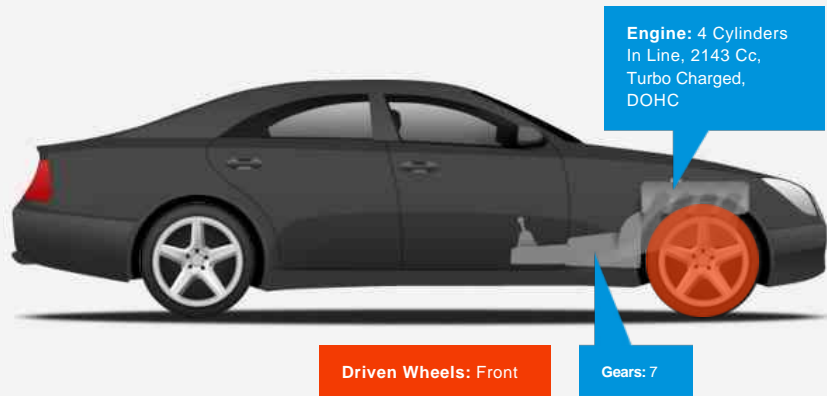

Performance & Engine