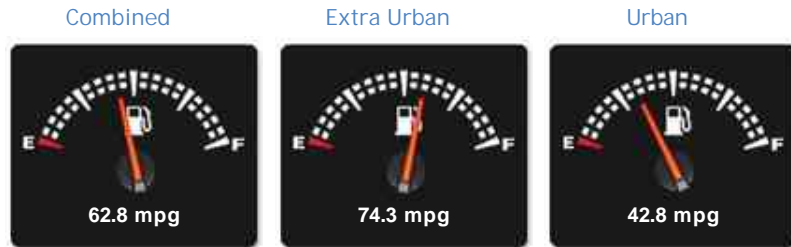

Fuel Economy

Running Costs