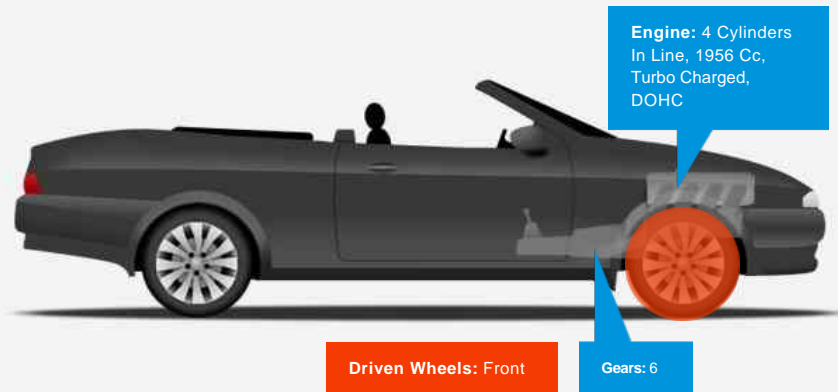

Performance & Engine