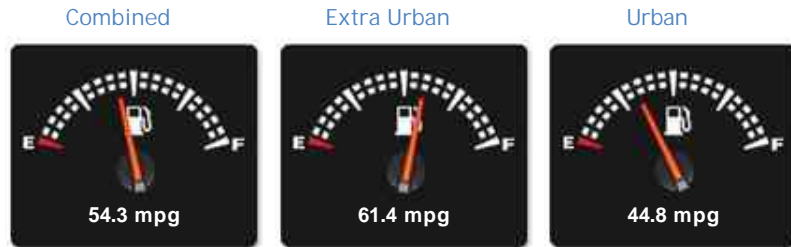

Fuel Economy

Running Costs