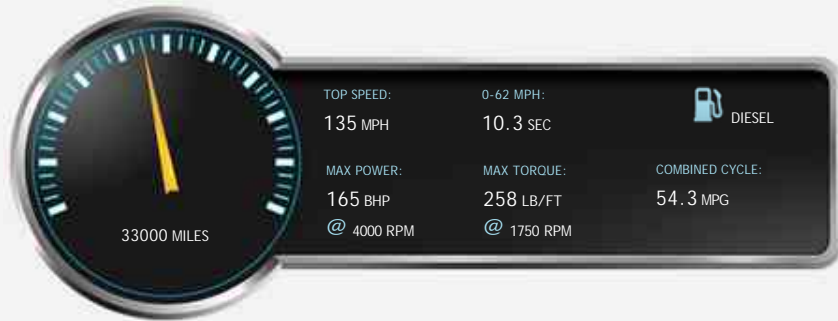

Performance & Engine