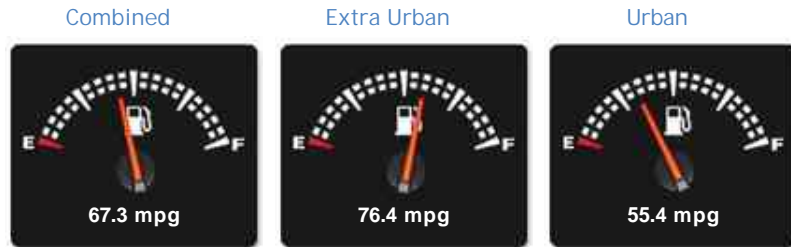

Fuel Economy

Running Costs