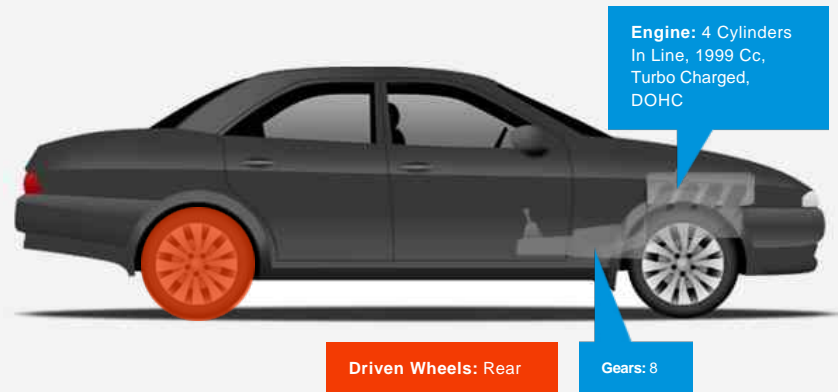

Performance & Engine