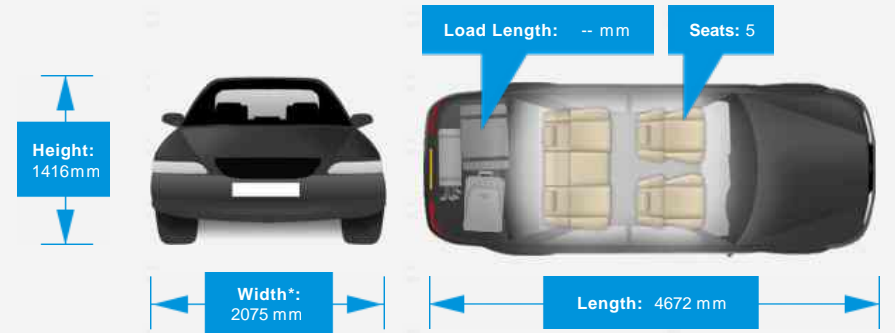

Weights & Measures