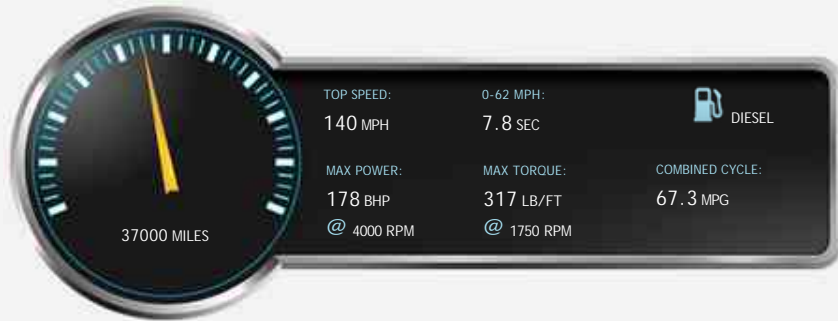

Performance & Engine