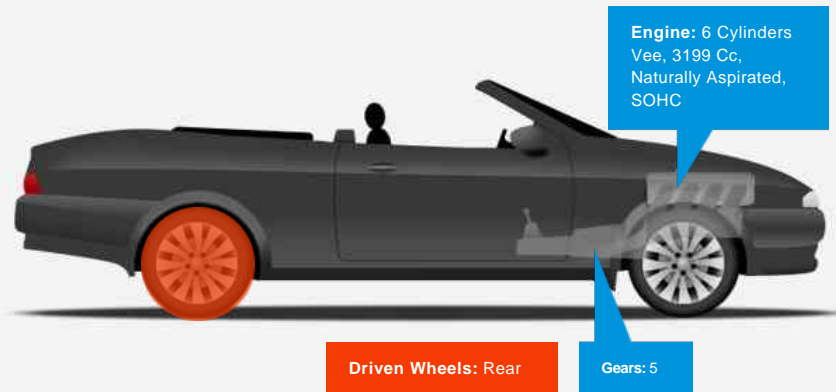

Performance & Engine