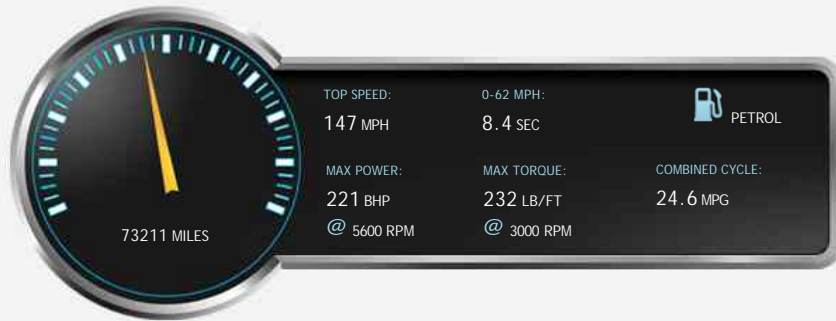

Performance & Engine