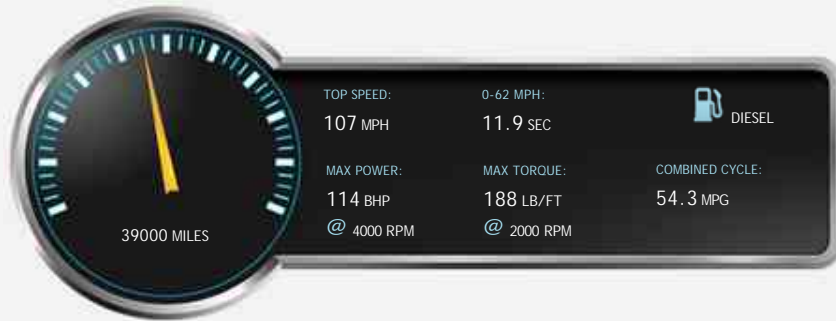

Performance & Engine