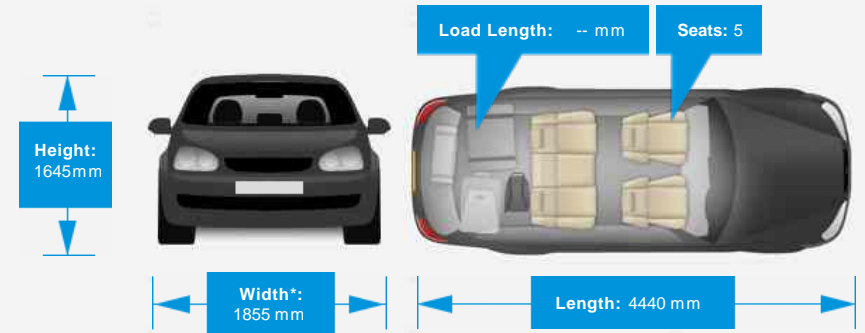

Performance & Engine

Weights & Measures

*Including mirrors

Safety

| | |
|--------------------------------|-------|
| NCAP Adult Rating: | ★★★★★ |
| NCAP Child Rating: | ★★★★★ |
| NCAP Pedestrian Rating: | ★★★ |
| NCAP Safety Assist: | ★★★ |
| NCAP Overall Rating: | ★★★★★ |