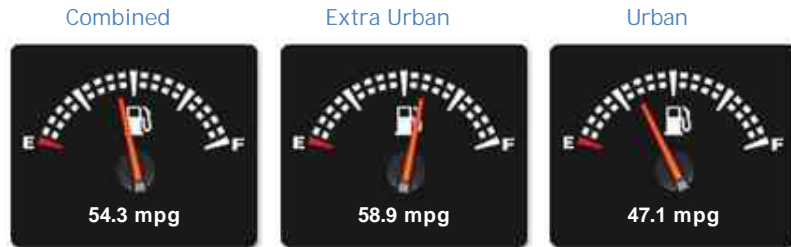

Kia Sportage CRDI 2

£9,990

General Info

| | |
|------------|-------------------|
| Engine: | 1.7 Diesel Manual |
| Price: | £9,990 |
| Body Type: | 5 Dr Estate |
| Owners: | 3 |
| Mileage: | 39,000 |
| Reg Date: | October 2012 (62) |
| Colour: | Silver |

Vehicle Description

Alpha Motors are pleased to offer for sale this stunning, Low mileage, KIA Sportage 2, Finished in a stunning Silver paint with black half leather sports interior and bright silver detail. SPEC Includes panoramic glass sunroof, 17 Inch alloys, Aux and USB, Bluetooth, Voice command, Park folding mirrors, Auto lights and wipers, LED Daytime running lights, Hill decent, Cruise control, Leather Multi-function steering wheel, ISOFIX, Roof rails. SERVICE HISTORY @ 8k, 15k, 33k. Viewing is essential as fist to view will buy.

Performance & Engine

Weights & Measures

*Including mirrors

Safety

| | |
|--------------------------------|-------|
| NCAP Adult Rating: | ★★★★★ |
| NCAP Child Rating: | ★★★★★ |
| NCAP Pedestrian Rating: | ★★★ |
| NCAP Safety Assist: | ★★★ |
| NCAP Overall Rating: | ★★★★★ |

Fuel Economy

Running Costs

CO₂ emission figure (g/km)

VED band and CO₂

Insurance & Security

Road Tax

Insurance Group
(1-50)

Security
(Thatcham Approved)