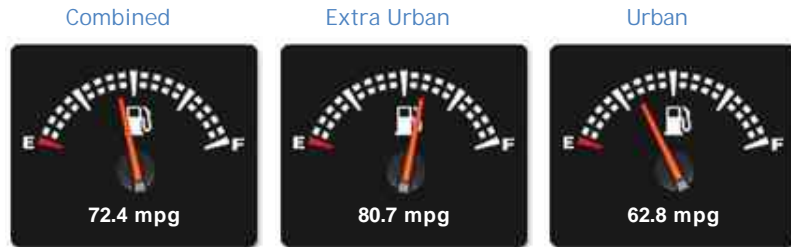

Fuel Economy

Running Costs