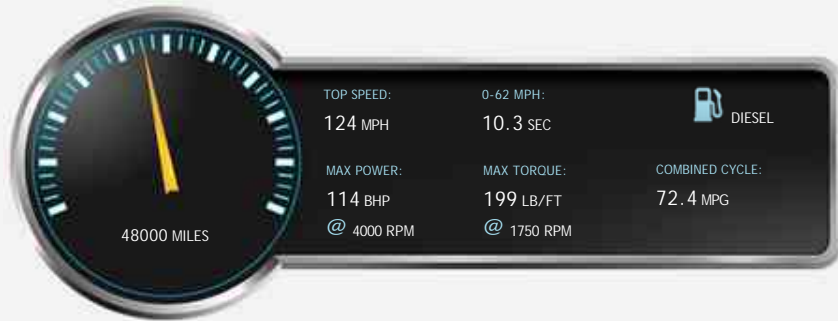

### General Info

Engine:	1.5 Diesel Manual
Price:	£10,990
Body Type:	5 Dr Hatchback
Owners:	
Mileage:	48,000
Reg Date:	May 2015 (15)
Colour:	Crimson Red

### Vehicle Description

Alpha Motors are pleased to offer for sale this Beautiful and well spec'd BMW 116D Sport, Finished in the stunning Crimson red with black sports cloth seats and Gloss black / Matte Red interior detail. ++FACTORY OPTIONS++ Inc BMW SAT NAV Pack and Privacy Glass. You also get Cruise control and Speed limiter with brake function, Rear park assist, Servotronic (Speed proportional steering), 17 Inch Bi-Colour Diamond-cut alloys, Bluetooth, Auto lights and wipers, Gloss black Grille and Mirror caps, Wind deflections, Tinted rear lights, Aux and USB, Traction control and more. SERVICED @ 47858. Only £20 yr road tax, 2 Keys. Viewing is essential as fist to view will buy.

## Performance & Engine

Engine: 3 Cylinders  
In Line, 1496 Cc,  
Turbo Charged,  
DOHC

Driven Wheels: Rear

Gears: 6