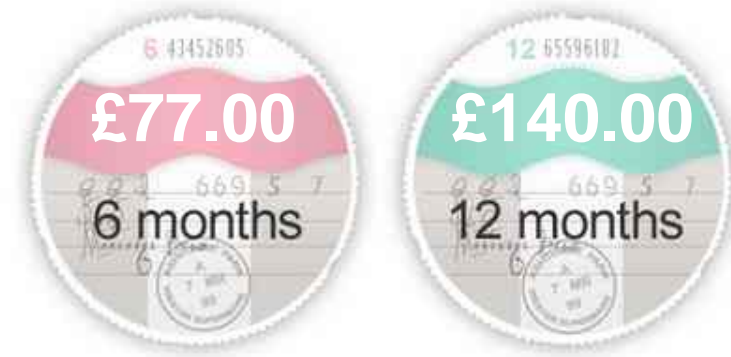

### General Info

Engine:	1.1 Petrol Manual
Price:	£2,995
Body Type:	3 Dr Hatchback
Owners:	3
Mileage:	108,000
Reg Date:	September 2009 (59)
Colour:	White

## Insurance & Security

Road Tax

Insurance Group  
(1-50)

Security  
(Thatcham Approved)

Immobiliser

Euro Status