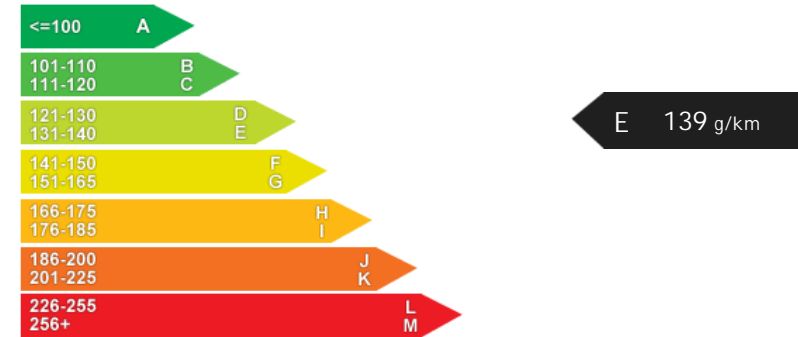

Performance & Engine

Engine: 4 Cylinders
In Line, 1149 Cc,
Naturally Aspirated,
SOHC

Driven Wheels: Front

Gears: 5

Weights & Measures

Doors: 3

*Including mirrors

Safety

NCAP Adult Rating: No Data
NCAP Child Rating: No Data
NCAP Pedestrian Rating: No Data
NCAP Safety Assist: No Data
NCAP Overall Rating: No Data

Fuel Economy

Running Costs

CO₂ emission figure (g/km)

VED band and CO₂