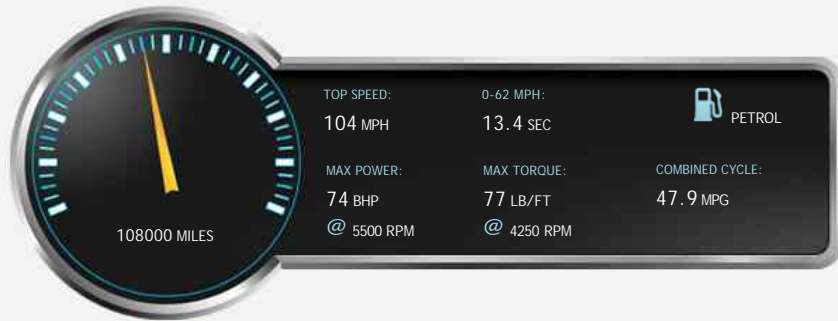

Vehicle Description

This vehicle will be provided with; PASSED AA MECHANICAL INSPECTION REPORT 12 MONTHS MOT - 3 MONTHS WARRANTY FREE HPI REPORT FREE 12 MONTHS AA RECOVERY FREE 30 DAYS GAP INSURANCE. (Extended Upgrades Available). Low Rate Finance Available. (Subject to Status). Existing Finance Settled. Part Exchange and Test Drives Welcome - Please just ask!

Performance & Engine

Engine: 4 Cylinders
In Line, 1149 Cc,
Naturally Aspirated,
SOHC

Driven Wheels: Front

Gears: 5

Weights & Measures

Doors: 3

*Including mirrors

Safety