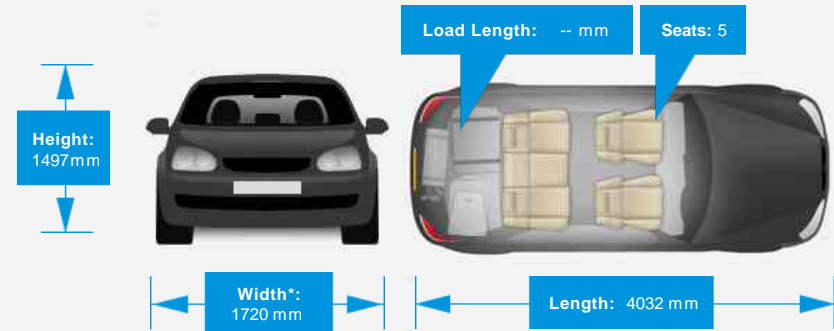

Performance & Engine

Engine: 4 Cylinders
In Line, 1149 Cc,
Naturally Aspirated,
SOHC

Driven Wheels: Front

Gears: 5

Weights & Measures

Doors: 3

*Including mirrors

Safety