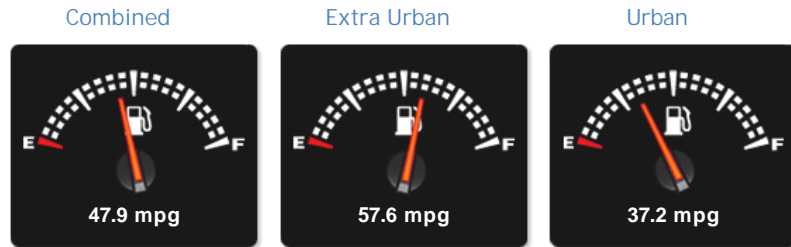

Fuel Economy

Running Costs