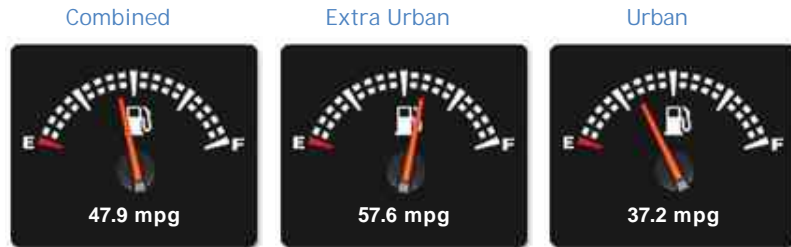

Fuel Economy

Running Costs