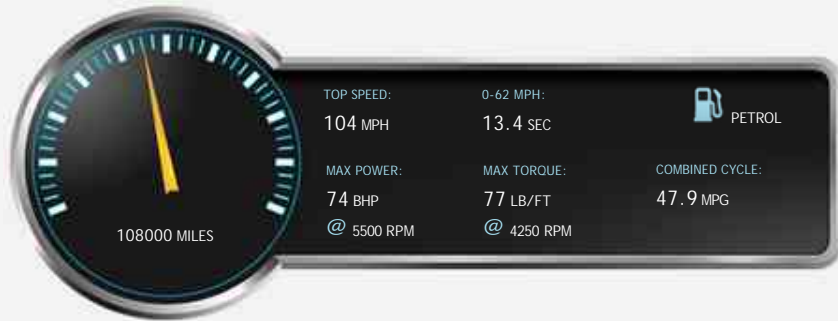

### General Info

Engine:	1.1 Petrol Manual
Price:	£2,995
Body Type:	3 Dr Hatchback
Owners:	3
Mileage:	108,000
Reg Date:	September 2009 (59)
Colour:	White

### Vehicle Description

*This vehicle will be provided with - PASSED AA MECHANICAL INSPECTION REPORT - 12 MONTHS MOT - 3 MONTHS WARRANTY - FREE HPI REPORT - FREE 12 MONTHS AA RECOVERY - FREE 30 DAYS GAP INSURANCE. (Extended Upgrades Available). Low Rate Finance Available. (Subject to Status). Existing Finance Settled. Part Exchange and Test Drives Welcome - Please just ask!*

## Performance & Engine

Driven Wheels: Front

Gears: 5