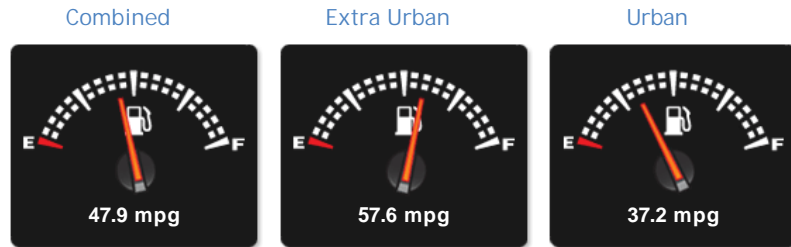

Renault Clio EXTREME

£3,495

Finance Available
From
£19
Per Week

RENAULT CLIO EXTREME
£3,495

General Info

Engine:	1.1 Petrol Manual
Price:	£3,495
Body Type:	3 Dr Hatchback
Owners:	2
Mileage:	60,000
Reg Date:	May 2010 (10)
Colour:	Beige

Performance & Engine

Driven Wheels: Front

Gears: 5

Weights & Measures

Doors: 3

*Including mirrors

Safety

NCAP Adult Rating: No Data
NCAP Child Rating: No Data
NCAP Pedestrian Rating: No Data
NCAP Safety Assist: No Data
NCAP Overall Rating: No Data

Fuel Economy

Running Costs

CO₂ emission figure (g/km)

VED band and CO₂

Insurance & Security

Road Tax

Insurance Group
(1-50)

Security
(Thatcham Approved)