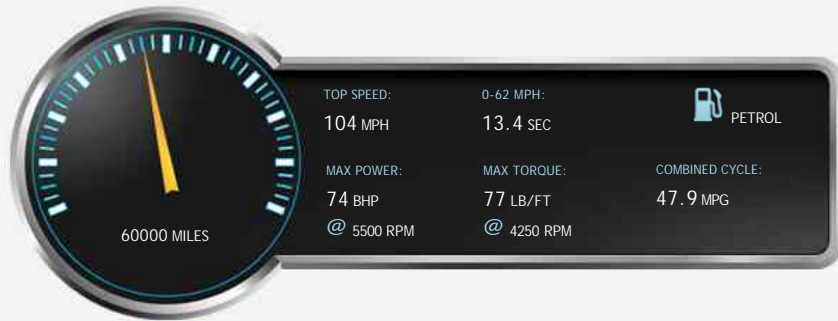

Performance & Engine