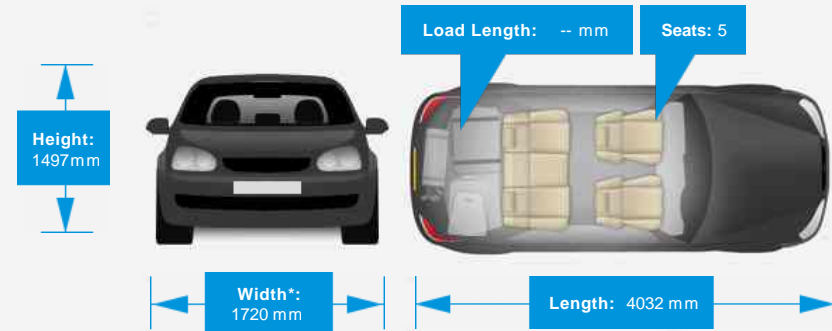

Performance & Engine

Driven Wheels: Front

Gears: 5

Weights & Measures

Doors: 3

*Including mirrors

Safety

NCAP Adult Rating: No Data
NCAP Child Rating: No Data
NCAP Pedestrian Rating: No Data
NCAP Safety Assist: No Data
NCAP Overall Rating: No Data