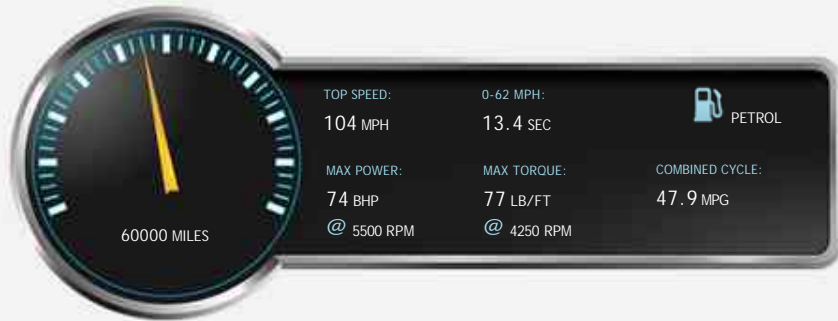

Performance & Engine