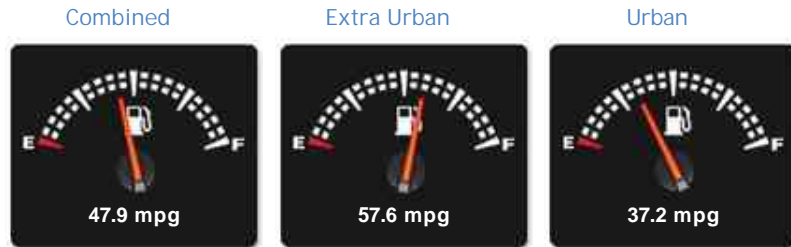

Performance & Engine

Driven Wheels: Front

Gears: 5

Weights & Measures

Doors: 3

*Including mirrors

Safety

NCAP Adult Rating: No Data
NCAP Child Rating: No Data
NCAP Pedestrian Rating: No Data
NCAP Safety Assist: No Data
NCAP Overall Rating: No Data

Fuel Economy

Running Costs

CO₂ emission figure (g/km)

VED band and CO₂

Insurance & Security

Road Tax

Insurance Group
(1-50)

Security
(Thatcham Approved)