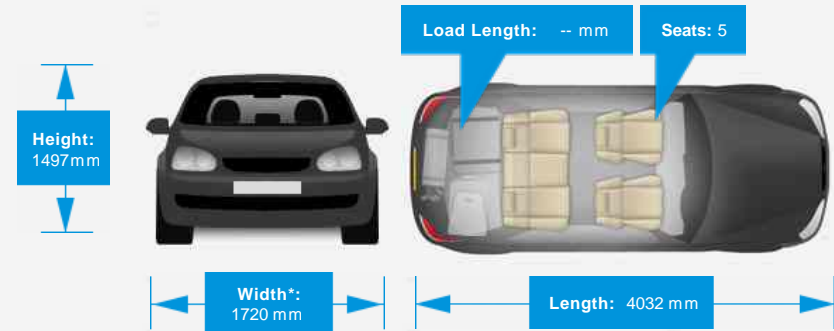

Performance & Engine

Driven Wheels: Front

Gears: 5

Weights & Measures

Doors: 3

*Including mirrors

Safety

NCAP Adult Rating: No Data
NCAP Child Rating: No Data
NCAP Pedestrian Rating: No Data
NCAP Safety Assist: No Data
NCAP Overall Rating: No Data