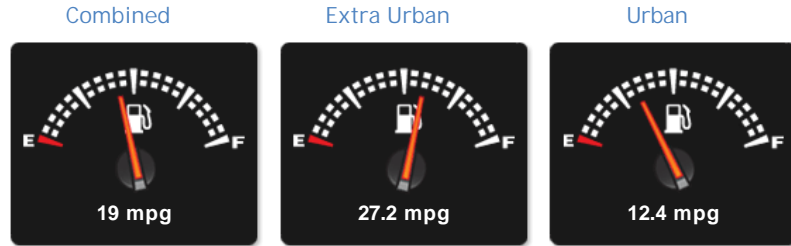

Fuel Economy

Running Costs