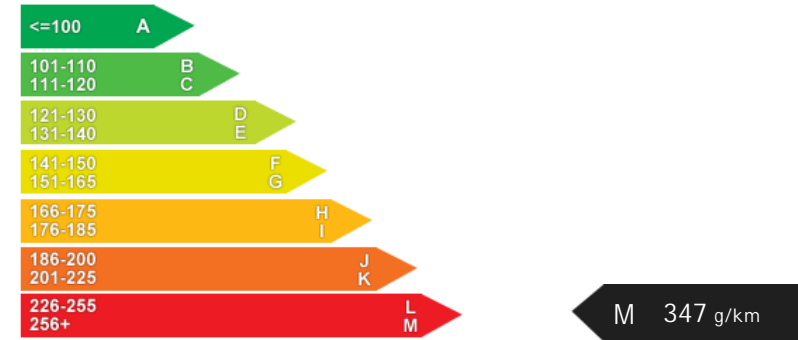

CO₂ emission figure (g/km)

VED band and CO₂