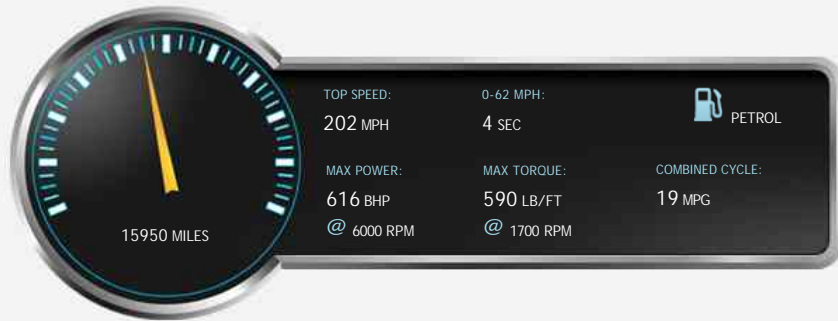

Performance & Engine