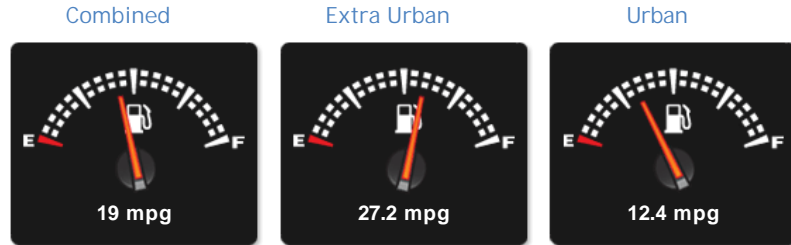

Fuel Economy

Running Costs