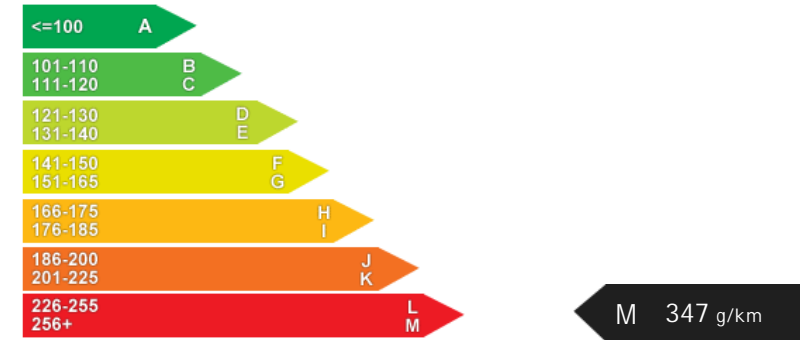

Bentley Continental GT SPEED

£79,995

General Info

Engine:	6.0 Petrol Automatic
Price:	£79,995
Body Type:	2 Dr Convertible
Owners:	4
Mileage:	15,950
Reg Date:	October 2014 (64)
Colour:	Onyx Metallic

Vehicle Features

NCAP Overall Rating: No Data

Fuel Economy

Running Costs

CO₂ emission figure (g/km)

VED band and CO₂

Insurance & Security

Road Tax

Insurance Group
(1-20)