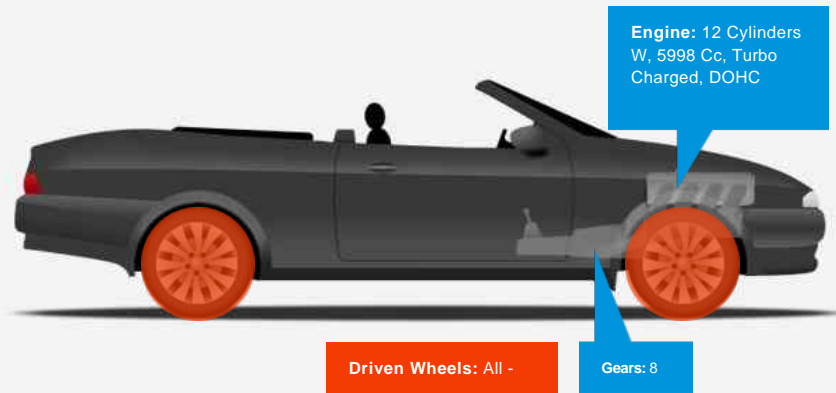

Performance & Engine