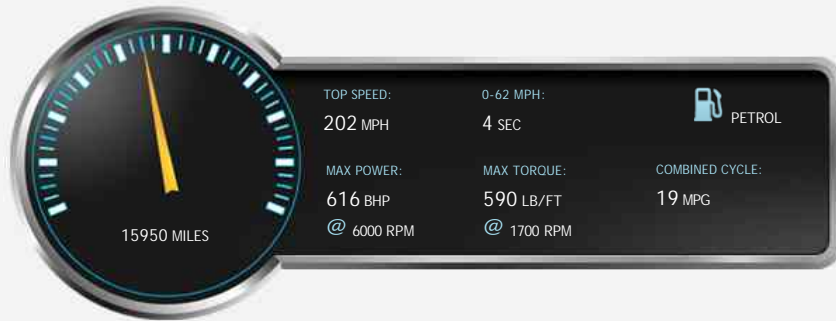

Performance & Engine