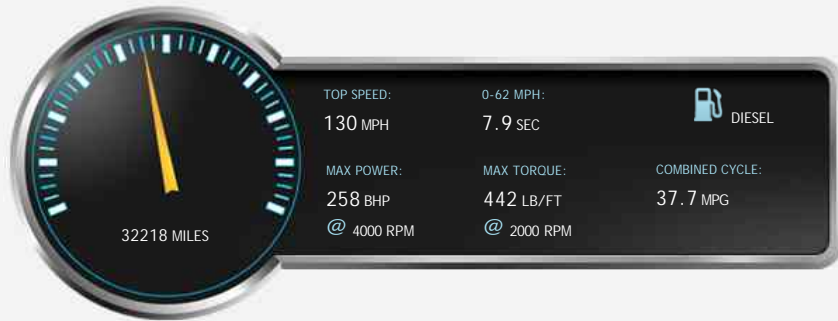

### General Info

Engine:	3.0 Diesel Automatic
Price:	£47,990
Body Type:	5 Dr Estate
Owners:	1
Mileage:	32,218
Reg Date:	December 2014 (64)
Colour:	Santorini Black

## Performance & Engine

**Driven Wheels:** All -

Permanent

**Gears:** 8