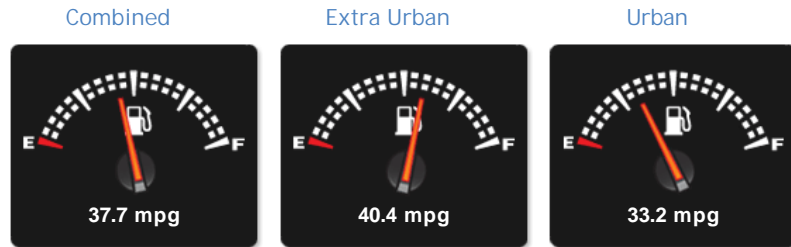

Fuel Economy

Running Costs