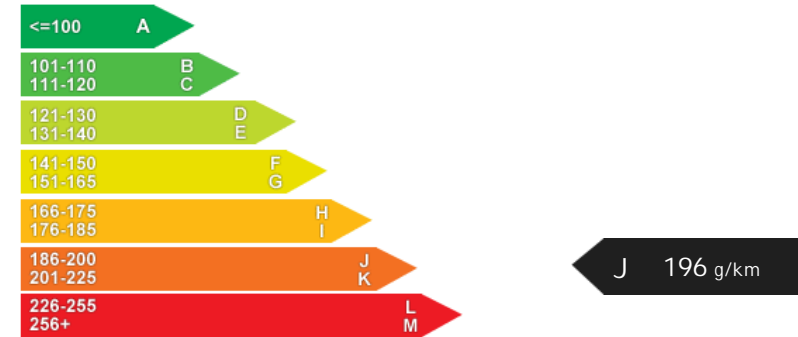

CO₂ emission figure (g/km)

VED band and CO₂