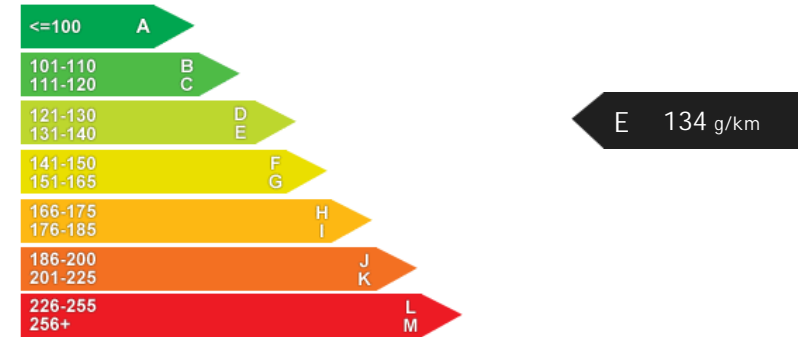

CO₂ emission figure (g/km)

VED band and CO₂