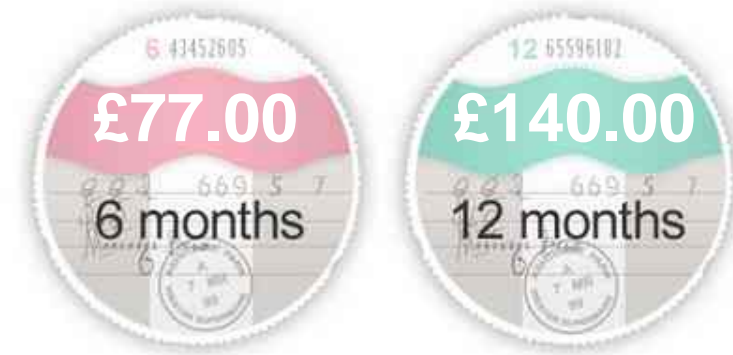

Security
(Thatcham Approved)

Alarm

Immobiliser