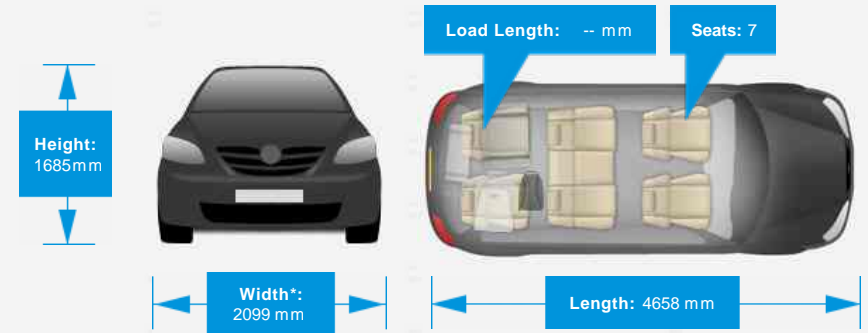

Performance & Engine

Engine: 4 Cylinders
In Line, 1956 Cc,
Turbo Charged,
DOHC

Weights & Measures

*Including mirrors

Safety

NCAP Adult Rating: ★★★★★
NCAP Child Rating: ★★★★★
NCAP Pedestrian Rating: ★★★★★
NCAP Safety Assist: ★★★★★
NCAP Overall Rating: ★★★★★