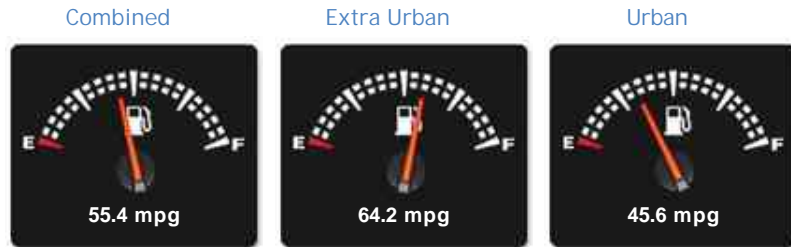

Vauxhall Zafira Tourer SRI CDTI

£8,990

General Info

Engine:	2.0 Diesel Manual
Price:	£8,990
Body Type:	5 Dr MPV
Owners:	
Mileage:	39,000
Reg Date:	April 2015 (15)
Colour:	Sumit White

Vehicle Features

➤ 18 inch alloys	➤ ABS
➤ Adjustable Seats	➤ Adjustable Steering Coloum
➤ Air Conditioning	➤ Anti Theft System
➤ On board computer	➤ Power Steering
➤ Auto Lights	➤ Auto wipers
➤ AUX USB Input	➤ Bluetooth Preparation
➤ Bright silver interior detailing	

Vehicle Description

Alpha Motors are pleased to offer for sale this stunning, Vauxhall Zafira Tourer SRI. Finished in the Beautiful Sumit white with contrasting black patterned cloth sports seats and Piano black / bright silver interior detail. Specification includes DAB Radio, 7-Seats, Front and Rear park assist, 18 inch 5-spoke alloys, On board computer, Leather multi-function steering wheel, Cruise control and speed limiter, Climate control, Electric mirrors and windows, Split folding rear seats, Roof rails, Privacy glass. Viewing is essential as fist to view will buy.

Performance & Engine

Engine: 4 Cylinders
In Line, 1956 Cc,
Turbo Charged,
DOHC

Weights & Measures

*Including mirrors

Safety

NCAP Adult Rating: ★★★★★
NCAP Child Rating: ★★★★★
NCAP Pedestrian Rating: ★★★★★
NCAP Safety Assist: ★★★★★
NCAP Overall Rating: ★★★★★

Fuel Economy

Running Costs

CO₂ emission figure (g/km)

VED band and CO₂

Insurance & Security

Road Tax

Insurance Group
(1-50)

Security
(Thatcham Approved)