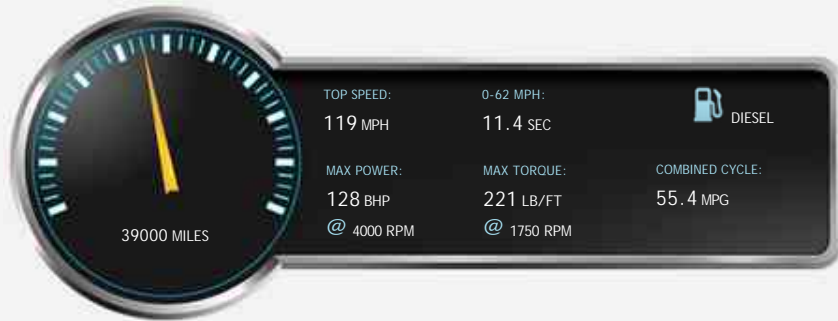

Vauxhall Zafira Tourer SRI CDTI

£8,990

General Info

Engine:	2.0 Diesel Manual
Price:	£8,990
Body Type:	5 Dr MPV
Owners:	
Mileage:	39,000
Reg Date:	April 2015 (15)
Colour:	Sumit White

Vehicle Features

➤ 18 inch alloys	➤ ABS
➤ Adjustable Seats	➤ Adjustable Steering Coloum
➤ Air Conditioning	➤ Anti Theft System
➤ On board computer	➤ Power Steering
➤ Auto Lights	➤ Auto wipers
➤ AUX USB Input	➤ Bluetooth Preparation
➤ Bright silver interior detailing	

Vehicle Description

Alpha Motors are pleased to offer for sale this stunning, Vauxhall Zafira Tourer SRI. Finished in the Beautiful Sumit white with contrasting black patterned cloth sports seats and Piano black / bright silver interior detail. Specification includes DAB Radio, 7-Seats, Front and Rear park assist, 18 inch 5-spoke alloys, On board computer, Leather multi-function steering wheel, Cruise control and speed limiter, Climate control, Electric mirrors and windows, Split folding rear seats, Roof rails, Privacy glass. Viewing is essential as fist to view will buy.

Performance & Engine

Engine: 4 Cylinders
In Line, 1956 Cc,
Turbo Charged,
DOHC

Weights & Measures

*Including mirrors

Safety

NCAP Adult Rating: ★★★★★
NCAP Child Rating: ★★★★★
NCAP Pedestrian Rating: ★★★★★
NCAP Safety Assist: ★★★★★
NCAP Overall Rating: ★★★★★