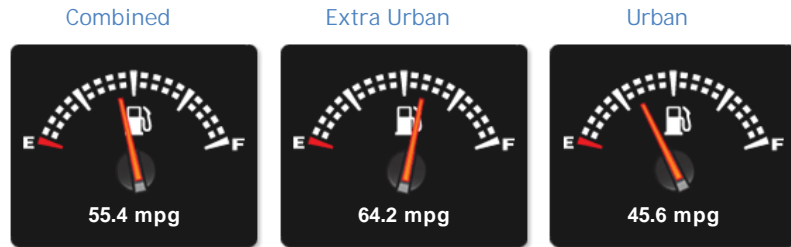

Vehicle Description

Alpha Motors are pleased to offer for sale this stunning, Vauxhall Zafira Tourer SRI. Finished in the Beautiful Sumit white with contrasting black patterned cloth sports seats and Piano black / bright silver interior detail. Specification includes DAB Radio, 7-Seats, Front and Rear park assist, 18 inch 5-spoke alloys, On board computer, Leather multi-function steering wheel, Cruise control and speed limiter, Climate control, Electric mirrors and windows, Split folding rear seats, Roof rails, Privacy glass, Services @ 9409, (Vauxhall), 39186(Alpha Motors), Viewing is essential as fist to view will buy.

Performance & Engine

Engine: 4 Cylinders
In Line, 1956 Cc,
Turbo Charged,
DOHC

Weights & Measures

*Including mirrors

Safety

NCAP Adult Rating: ★★★★★
NCAP Child Rating: ★★★★★
NCAP Pedestrian Rating: ★★★★★
NCAP Safety Assist: ★★★★★
NCAP Overall Rating: ★★★★★

Fuel Economy

Running Costs

CO₂ emission figure (g/km)

VED band and CO₂

Insurance & Security

Road Tax

Insurance Group
(1-50)

Security
(Thatcham Approved)