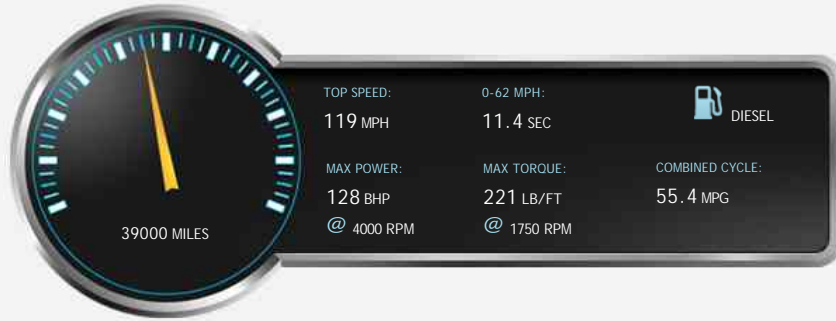

Performance & Engine