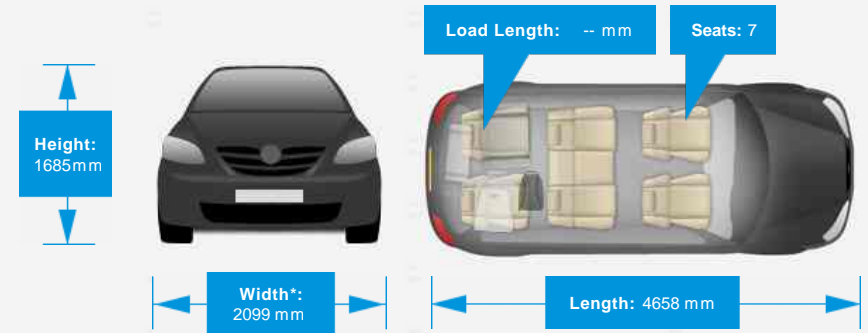

Performance & Engine

Engine: 4 Cylinders
In Line, 1956 Cc,
Turbo Charged,
DOHC

Weights & Measures

*Including mirrors

Safety

NCAP Adult Rating: ★★★★★
NCAP Child Rating: ★★★★★
NCAP Pedestrian Rating: ★★★★★
NCAP Safety Assist: ★★★★★
NCAP Overall Rating: ★★★★★