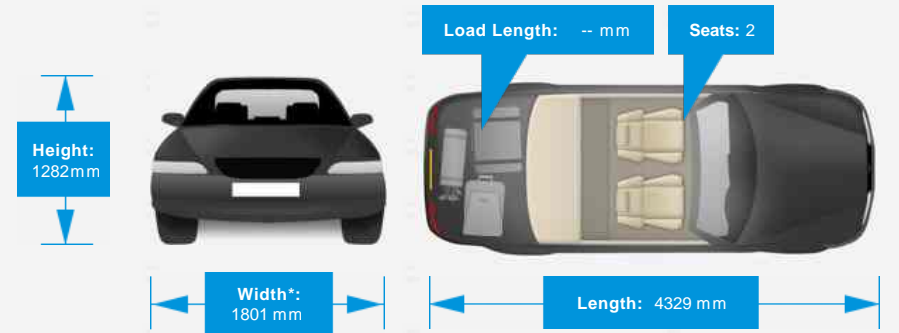

Opening Hours: Mon - Fri 8:30am - 6pm | Sat 9am - 5pm | Sun At home with the family

Performance & Engine

Weights & Measures

*Including mirrors

Safety

NCAP Adult Rating: No Data

NCAP Child Rating: No Data

NCAP Pedestrian Rating: No Data