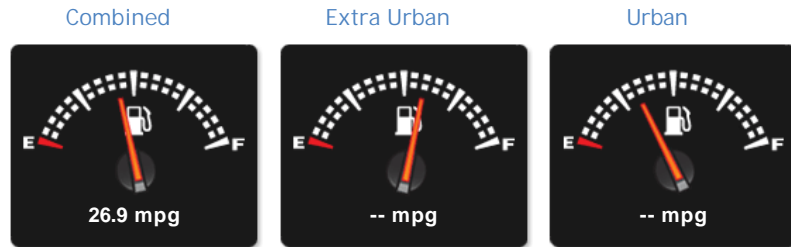

Fuel Economy

Running Costs