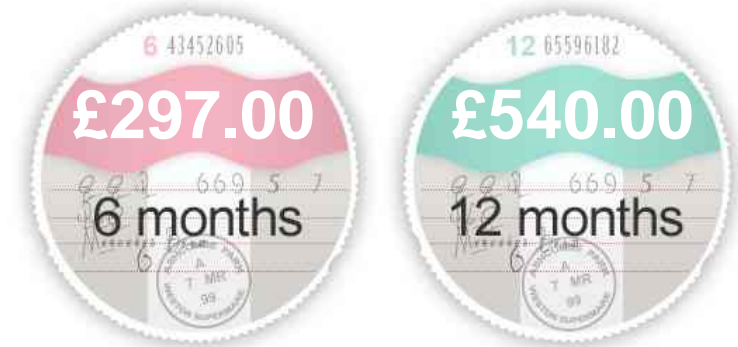

Porsche Boxster RS60 SPYDER

£19,990

General Info

Engine:	3.4 Petrol Manual
Price:	£19,990
Body Type:	2 Dr Convertible
Owners:	4
Mileage:	66,000
Reg Date:	September 2008 (58)
Colour:	GT Silver Metallic

Vehicle Features

Opening Hours: Mon - Fri 8:30am - 6pm | Sat 9am - 5pm | Sun At home with the family

Performance & Engine

Weights & Measures

*Including mirrors

Safety

NCAP Adult Rating: No Data

NCAP Child Rating: No Data

NCAP Pedestrian Rating: No Data

Insurance Group
(1-50)

Alarm

Immobiliser

Security
(Thatcham Approved)

Euro Status