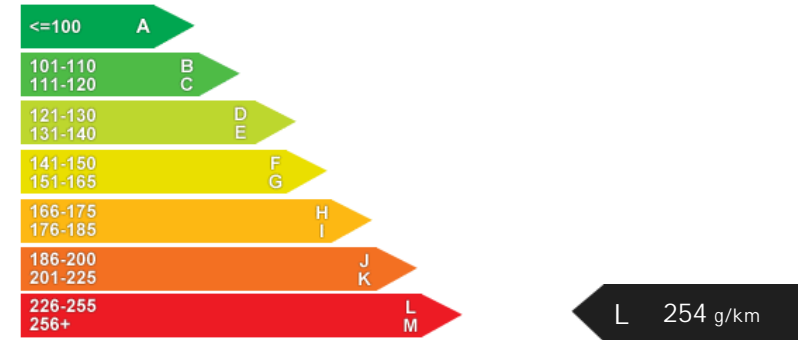

Opening Hours: Mon - Fri 8:30am - 6pm | Sat 9am - 5pm | Sun At home with the family

Performance & Engine

Weights & Measures

*Including mirrors

Safety

NCAP Adult Rating: No Data

NCAP Child Rating: No Data

NCAP Pedestrian Rating: No Data

NCAP Safety Assist: No Data

NCAP Overall Rating: No Data

Fuel Economy

Running Costs

CO₂ emission figure (g/km)

VED band and CO₂

Insurance & Security

Road Tax