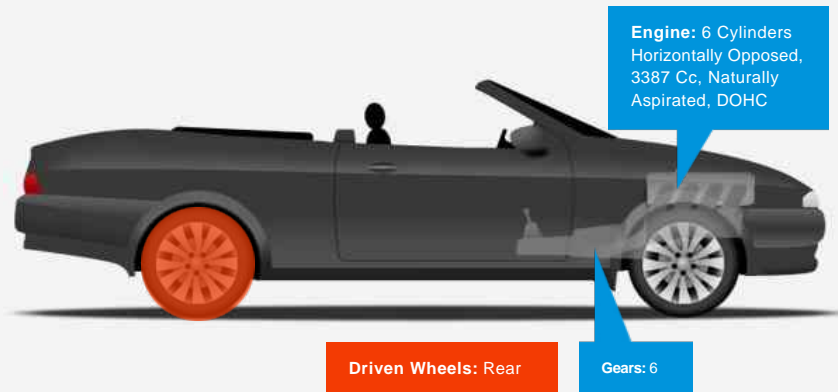

Performance & Engine