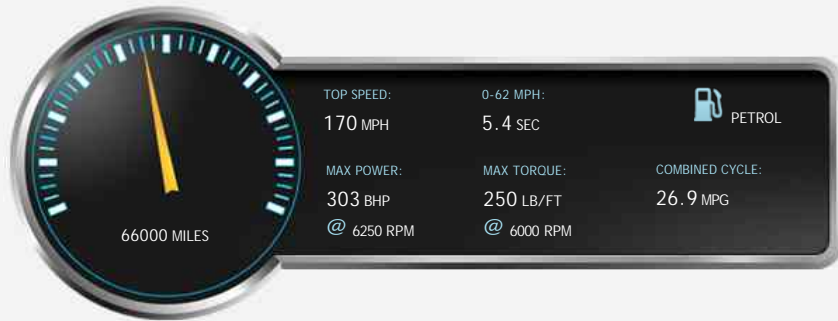

Performance & Engine