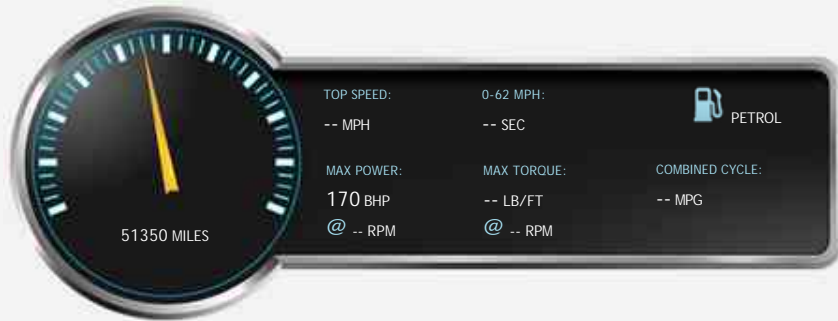

Performance & Engine