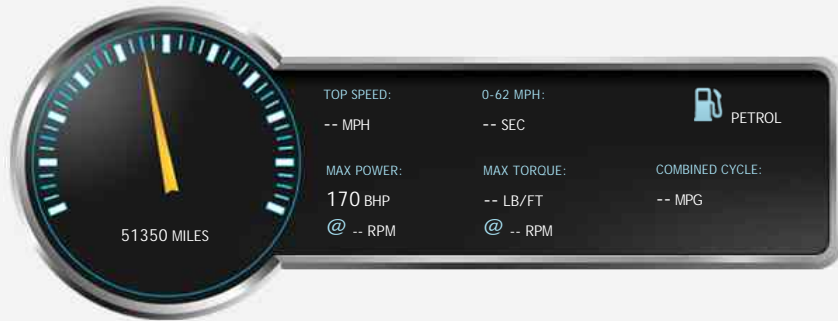

Performance & Engine