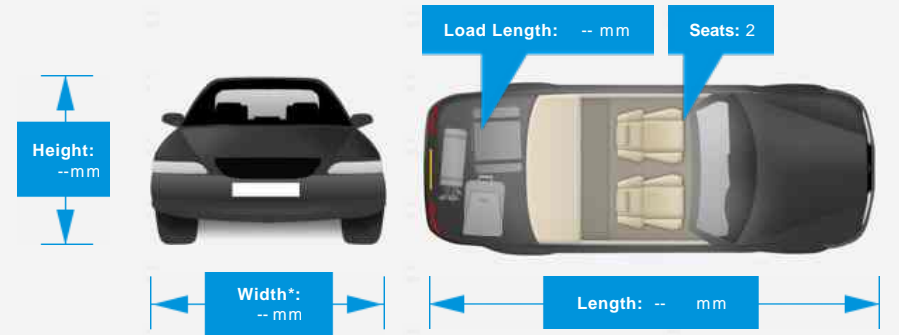

Weights & Measures