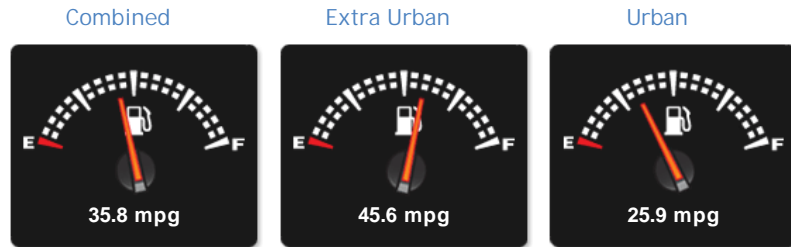

Fuel Economy

Running Costs