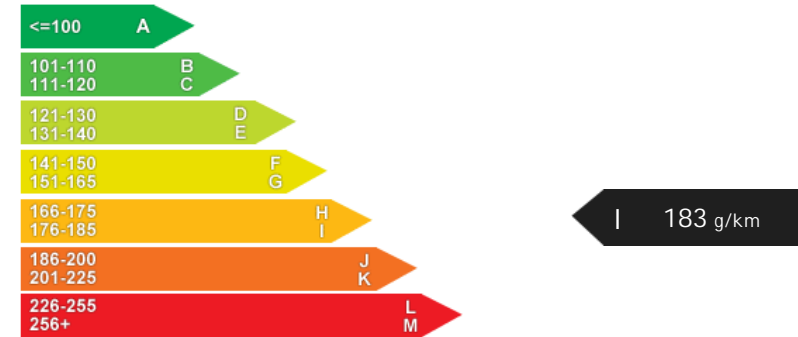

Performance & Engine

Weights & Measures

*Including mirrors

Safety

NCAP Adult Rating: No Data

NCAP Child Rating: No Data

NCAP Pedestrian Rating: No Data

NCAP Safety Assist: No Data

NCAP Overall Rating: No Data

Fuel Economy

Running Costs

CO₂ emission figure (g/km)

VED band and CO₂

Insurance & Security

Road Tax

Insurance Group
(1-20)