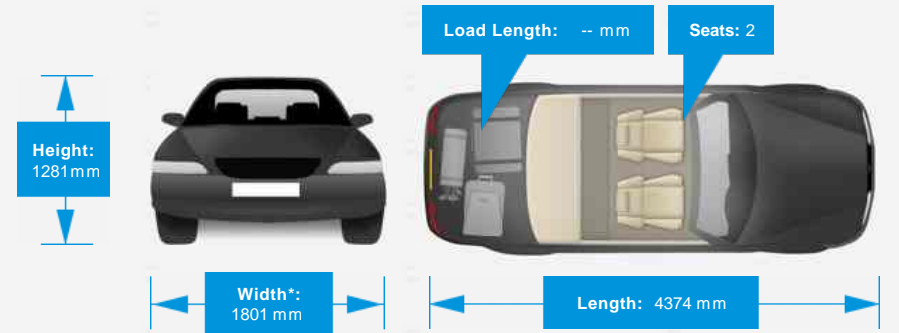

Weights & Measures