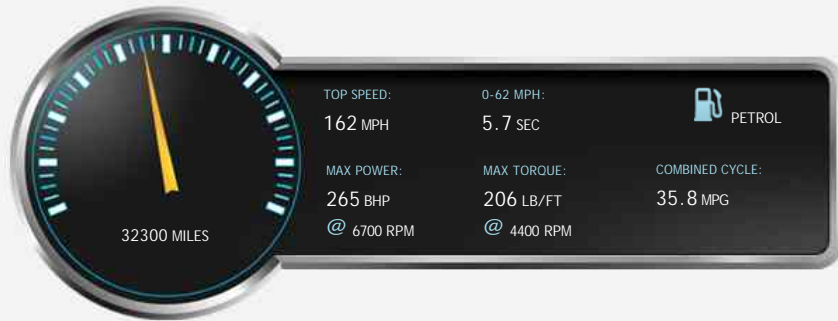

Performance & Engine