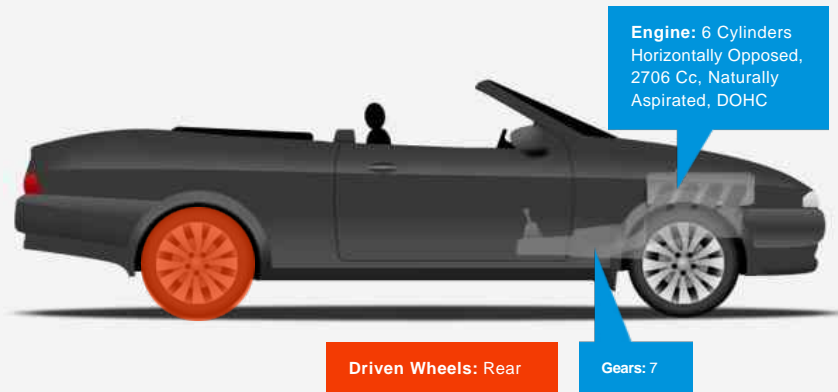

Performance & Engine