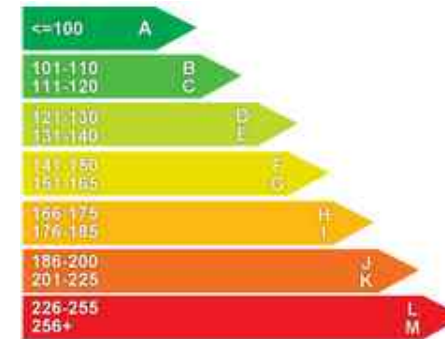

Performance & Engine

Driven Wheels: Front

Gears: 5

Weights & Measures

Doors: 5

*Including mirrors

Safety

NCAP Adult Rating: ★★★★★
NCAP Child Rating: ★★★★★
NCAP Pedestrian Rating: ★★★★★
NCAP Safety Assist: ★★★★★
NCAP Overall Rating: ★★★★★

Fuel Economy

Running Costs

CO₂ emission figure (g/km)

VED band and CO₂

A 95 g/km

Insurance & Security

Road Tax

Insurance Group
(1-50)