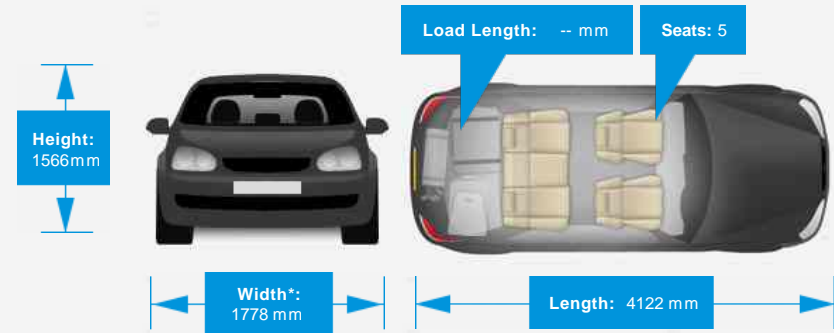

Performance & Engine

Driven Wheels: Front

Gears: 5

Weights & Measures

Doors: 5

*Including mirrors

Safety

NCAP Adult Rating: ★★★★★
NCAP Child Rating: ★★★★★
NCAP Pedestrian Rating: ★★★★★
NCAP Safety Assist: ★★★★★
NCAP Overall Rating: ★★★★★