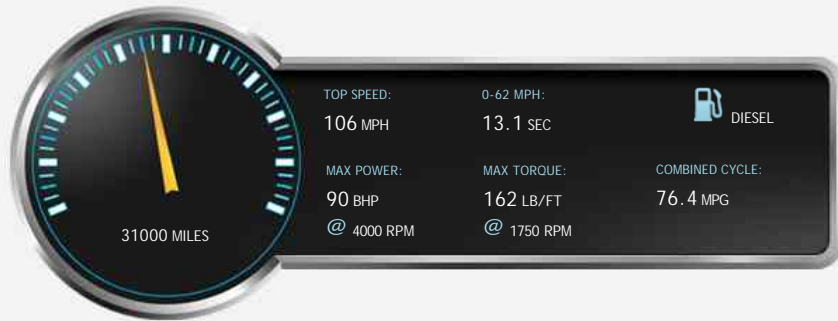

Performance & Engine