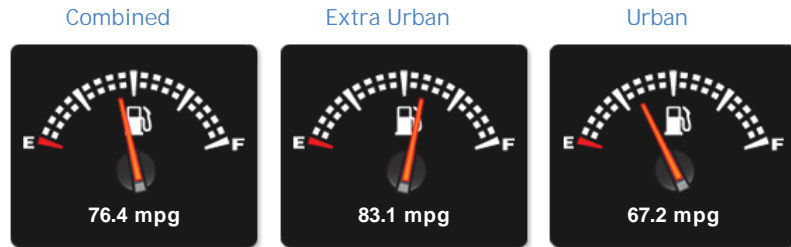

Fuel Economy

Running Costs