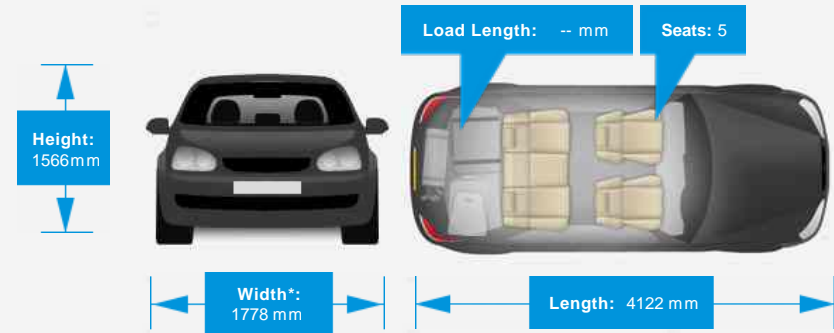

Performance & Engine

Driven Wheels: Front

Gears: 5

Weights & Measures

Doors: 5

*Including mirrors

Safety

NCAP Adult Rating: ★★★★★
NCAP Child Rating: ★★★★★
NCAP Pedestrian Rating: ★★★★★
NCAP Safety Assist: ★★★★★
NCAP Overall Rating: ★★★★★