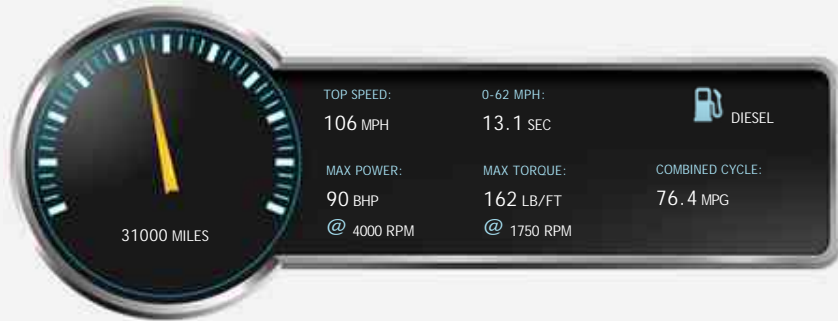

Performance & Engine