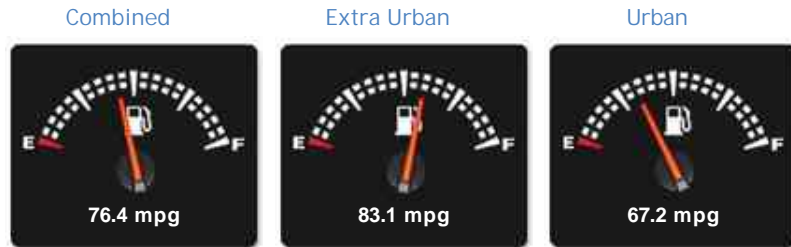

Fuel Economy

Running Costs