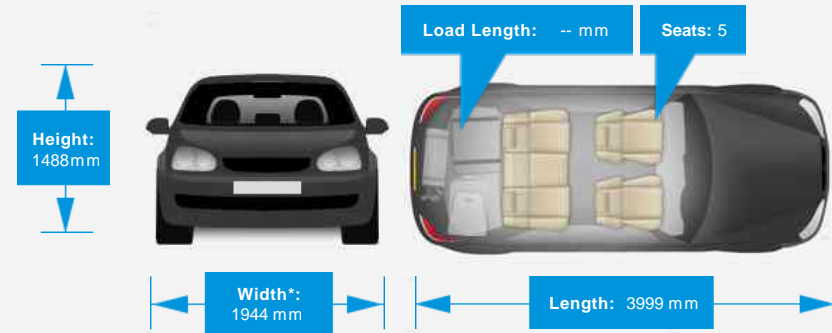

Performance & Engine

Driven Wheels: Front

Gears: 5

Weights & Measures

Doors: 3

*Including mirrors

Safety

NCAP Adult Rating: No Data
NCAP Child Rating: No Data
NCAP Pedestrian Rating: No Data
NCAP Safety Assist: No Data
NCAP Overall Rating: No Data