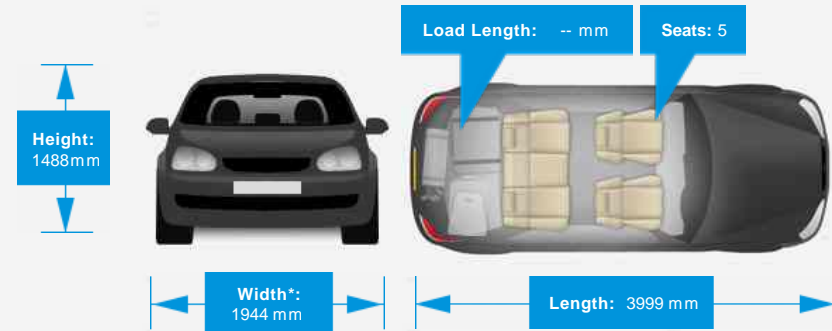

Performance & Engine

Driven Wheels: Front

Gears: 5

Weights & Measures

Doors: 3

*Including mirrors

Safety

NCAP Adult Rating: No Data
NCAP Child Rating: No Data
NCAP Pedestrian Rating: No Data
NCAP Safety Assist: No Data
NCAP Overall Rating: No Data