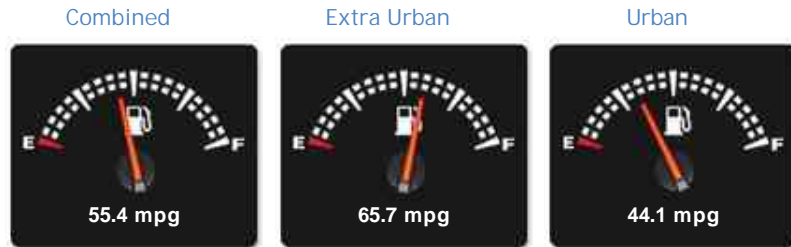

Vauxhall Corsa STING ECOFLEX

Sold

General Info

Engine:	1.0 Petrol Manual
Price:	Sold
Body Type:	3 Dr Hatchback
Owners:	2
Mileage:	41,000
Reg Date:	October 2013 (63)
Colour:	Green

Vehicle Features

➤ ABS	➤ Adjustable Seats
➤ Adjustable Steering Coloum	➤ Air Conditioning
➤ Electric heated door mirrors	➤ Alloy Wheels
➤ CD player	➤ Colour coded bumpers/ exterior trm
➤ Electric Windows	➤ ISOFIX
➤ Leather trimmed steering wheel	➤ On board computer
➤ Power Steering	

Vehicle Description

Alpha Motors are pleased to offer for sale this stunning, sporty looking Vauxhall Corsa Sting EcoFlex. Brilliant car for new drivers thanks to the economical 1.0 petrol engine which is only £30 yr road tax. Finished in the beautiful Lime Green with contrasting silver exterior stripes, Silver mirror caps and black cloth sports seats. SPECIFICATION Includes Radio, CD Player, Remote central locking, Electric front windows, Electric mirrors, Heated rear screen, Height adjustable front seats, ISOFIX. VAUXHALL SERVICE HISTORY @ 6243, 14839, 25743, 36346

Performance & Engine

Driven Wheels: Front

Gears: 5

Weights & Measures

Doors: 3

*Including mirrors

Safety

NCAP Adult Rating: No Data
NCAP Child Rating: No Data
NCAP Pedestrian Rating: No Data
NCAP Safety Assist: No Data
NCAP Overall Rating: No Data

Fuel Economy

Running Costs

CO₂ emission figure (g/km)

VED band and CO₂

Insurance & Security

Road Tax

Insurance Group
(1-50)

Security
(Thatcham Approved)