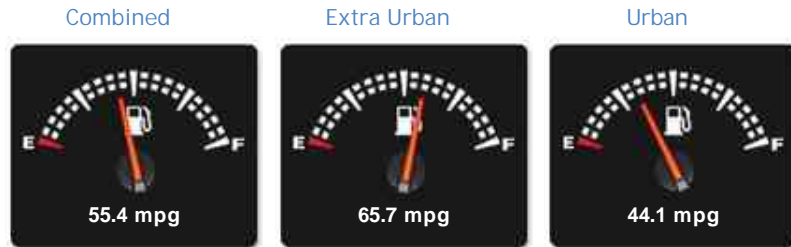

Vauxhall Corsa STING ECOFLEX

£3,990

General Info

Engine:	1.0 Petrol Manual
Price:	£3,990
Body Type:	3 Dr Hatchback
Owners:	2
Mileage:	41,000
Reg Date:	October 2013 (63)
Colour:	Green

Vehicle Features

➤ ABS	➤ Adjustable Seats
➤ Adjustable Steering Coloum	➤ Air Conditioning
➤ Alloy Wheels	➤ CD player
➤ Colour coded bumpers/ exterior trm	➤ Electric heated door mirrors
➤ Electric Windows	➤ ISOFIX
➤ Leather trimmed steering wheel	➤ On board computer
➤ Power Steering	

Vehicle Description

Alpha Motors are pleased to offer for sale this stunning, sporty looking Vauxhall Corsa Sting EcoFlex. Brilliant car for new drivers thanks to the economical 1.0 petrol engine which is only £30 yr road tax. Finished in the beautiful Lime Green with contrasting silver exterior stripes, Silver mirror caps and black cloth sports seats. SPECIFICATION Includes Radio, CD Player, Remote central locking, Electric front windows, Electric mirrors, Heated rear screen, Height adjustable front seats, ISOFIX. VAUXHALL SERVICE HISTORY @ 6243, 14839, 25743, 36346

Performance & Engine

Driven Wheels: Front

Gears: 5

Weights & Measures

Doors: 3

*Including mirrors

Safety

NCAP Adult Rating: No Data
NCAP Child Rating: No Data
NCAP Pedestrian Rating: No Data
NCAP Safety Assist: No Data
NCAP Overall Rating: No Data

Fuel Economy

Running Costs

CO₂ emission figure (g/km)

VED band and CO₂

Insurance & Security

Road Tax

Insurance Group
(1-50)

Security
(Thatcham Approved)