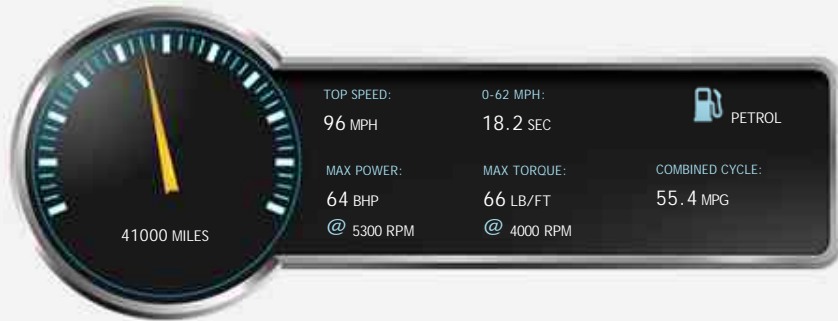

Performance & Engine