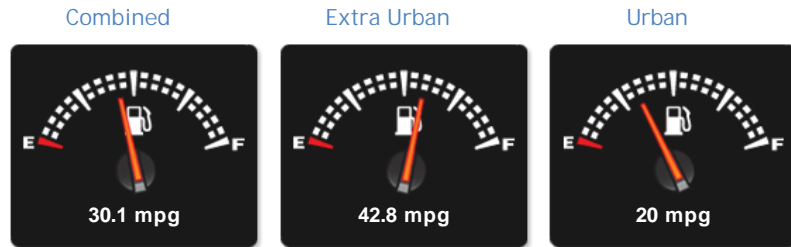

Fuel Economy

Running Costs

CO₂ emission figure (g/km)

VED band and CO₂

No Data

Insurance & Security

Insurance Group
(1-50)

Alarm

Immobiliser

Security
(Thatcham Approved)

Euro Status