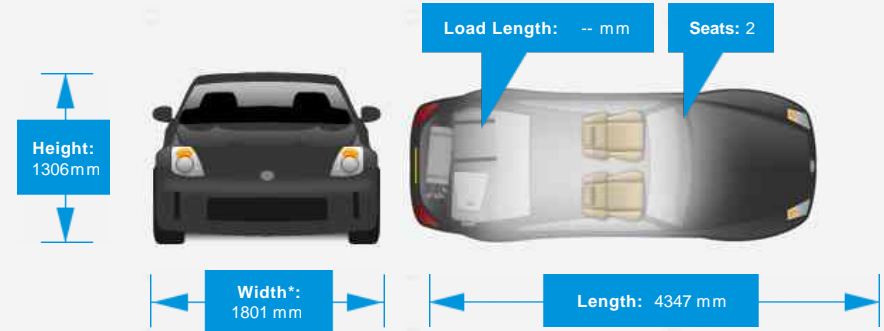

## Weights & Measures

**Braked:**  
-- Kg

**Unbraked:**  
-- Kg

**Max Towing Weight**

**Max Gross Weight:** -- Kg  
**Min Kerb Weight:** 1375 Kg

**Doors:** 2

**Height:**  
1306mm

**Load Length:** -- mm

**Seats:** 2

**Width\*:**  
1801 mm

**Length:** 4347 mm

\*Including mirrors