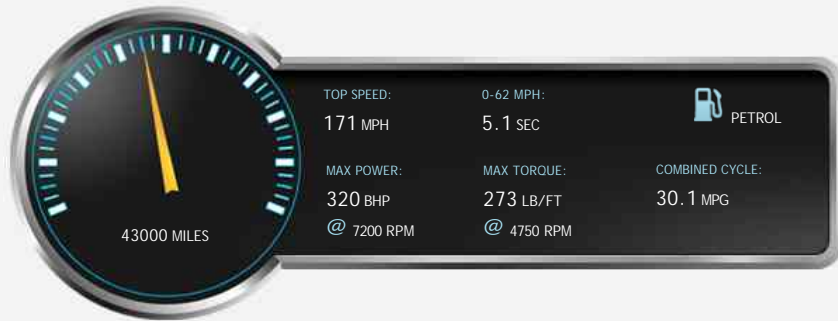

Performance & Engine