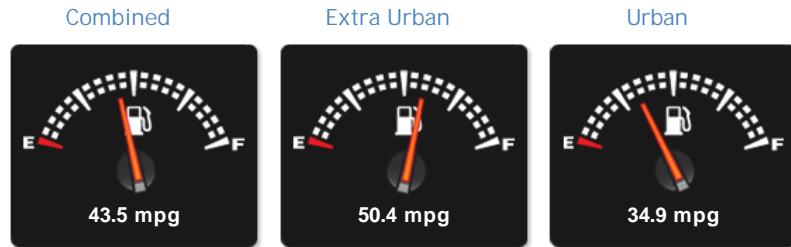

Fuel Economy

Running Costs