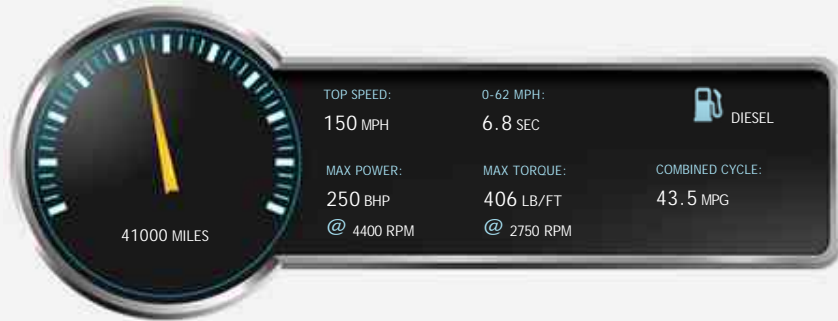

Porsche Panamera D V6 TIPTRONIC

£29,990

General Info

Engine:	3.0 Diesel Automatic
Price:	£29,990
Body Type:	5 Dr Hatchback
Owners:	2
Mileage:	41,000
Reg Date:	June 2012 (12)
Colour:	Basalt Black Met

Vehicle Features

Vehicle Description

JUST ARRIVED, JUST ARRIVED, WOW-WOW-WOW, We have the pleasure of offering for sale this beautiful low mileage Porsche Panamera D V6 Tiptronic. Finished in Basalt Black with matching plush Black Leather seats, stunning upgrade Birch anthracite interior and sitting on a set of lovely 20 inch multi-spoke alloys. Loaded with £9,000 worth of ++FACTORY EXTRAS++ Inc Adaptive Cruise control, 14-Way electric memory front seats, Front and rear park assist with rear camera, Keyless entry with keyless start, 3-Spoke Multi-function steering wheel in Birch anthracite trim + steering wheel heating, Bi-Xenon lighting, Electric tailgate, Bluetooth prep, 6 Disc CD/DVD Autochanger, Rear interior ambient lighting, Privacy glass, Rear Side airbags and wheel centers with coloured Porsche crest. OTHER SPEC Inc Power Fold mirrors, SAT NAV, Digital duel zone climate control, Plus much more. Full service history Services @ 15350+Brake Fluid(Porsche), 30000, 39400, When new this car was a tastefully and well thought out when

Performance & Engine

Engine: 6 Cylinders
Vee, 2967 Cc, Turbo
Charged, DOHC

Driven Wheels: Rear

Gears: 8

Weights & Measures

Doors: 5

*Including mirrors

Safety