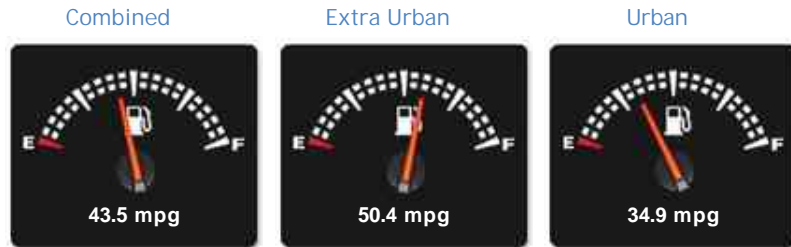

Fuel Economy

Running Costs