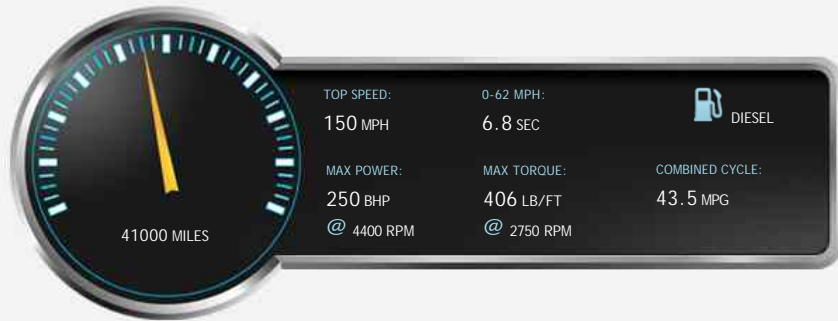

## Porsche Panamera D V6 TIPTRONIC

**Sold**

### General Info

Engine:	3.0 Diesel Automatic
Price:	Sold
Body Type:	5 Dr Hatchback
Owners:	2
Mileage:	41,000
Reg Date:	June 2012 (12)
Colour:	Basalt Black Met

### Vehicle Description

*JUST ARRIVED, JUST ARRIVED, WOW-WOW-WOW, We have the pleasure of offering for sale this beautiful low mileage Porsche Panamera D V6 Tiptronic. Finished in Basalt Black with matching plush Black Leather seats, stunning upgrade Birch anthracite interior and sitting on a set of lovely 20 inch multi-spoke alloys. Loaded with £9,000 worth of ++FACTORY EXTRAS++ Inc Adaptive Cruise control, 14-Way electric memory front seats, Front and rear park assist with rear camera, Keyless entry with keyless start, 3-Spoke Multi-function steering wheel in Birch anthracite trim + steering wheel heating, Bi-Xenon lighting, Electric tailgate, Bluetooth prep, 6 Disc CD/DVD Autochanger, Rear interior ambient lighting, Privacy glass, Rear Side airbags and wheel centers with coloured Porsche crest. OTHER SPEC Inc Power Fold mirrors, SAT NAV, Digital duel zone climate control, Plus much more. Full service history Services @ 15350+Brake Fluid(Porsche), 30000, 39400, When new this car was a tastefully and well though out when*

## Performance & Engine

Engine: 6 Cylinders  
Vee, 2967 Cc, Turbo  
Charged, DOHC

Driven Wheels: Rear

Gears: 8