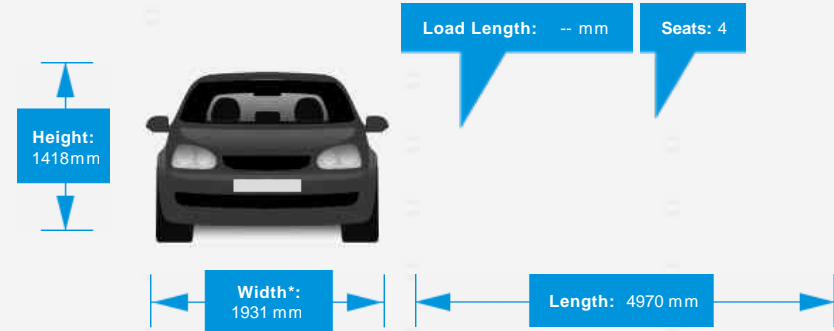

Performance & Engine

Engine: 6 Cylinders
Vee, 2967 Cc, Turbo
Charged, DOHC

Driven Wheels: Rear

Gears: 8

Weights & Measures

Doors: 5

*Including mirrors

Safety