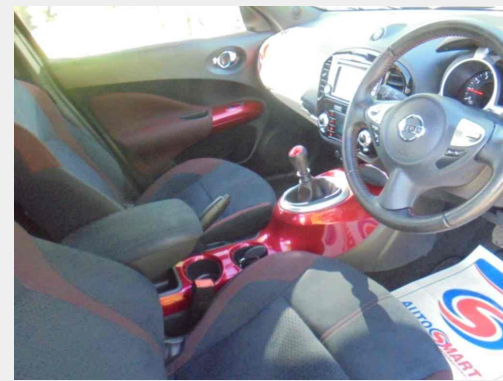

Nissan Juke N-CONNECTA DIG-T

Sold

General Info

Engine:	1.2 Petrol Manual
Price:	Sold
Body Type:	5 Dr Hatchback
Owners:	1
Mileage:	30,000
Reg Date:	March 2016 (16)
Colour:	

Vehicle Features

Not Specified

Vehicle Description