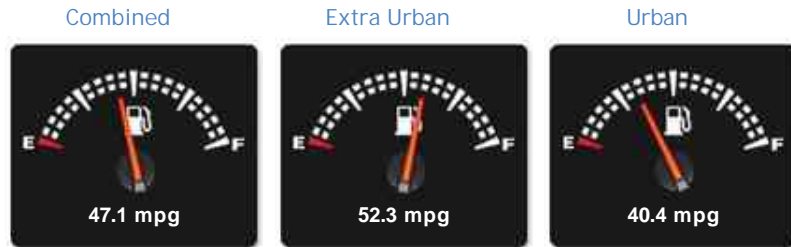

Fuel Economy

Running Costs