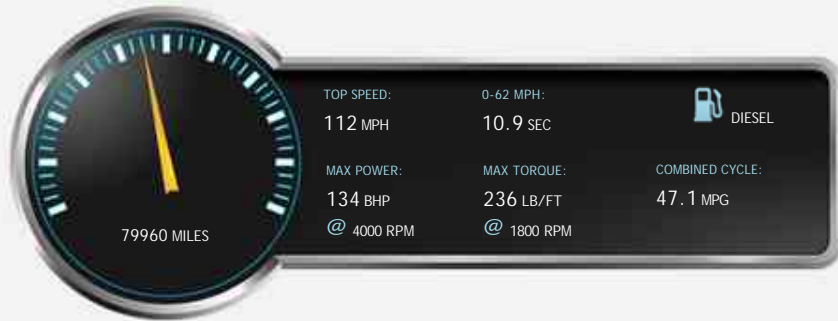

Performance & Engine