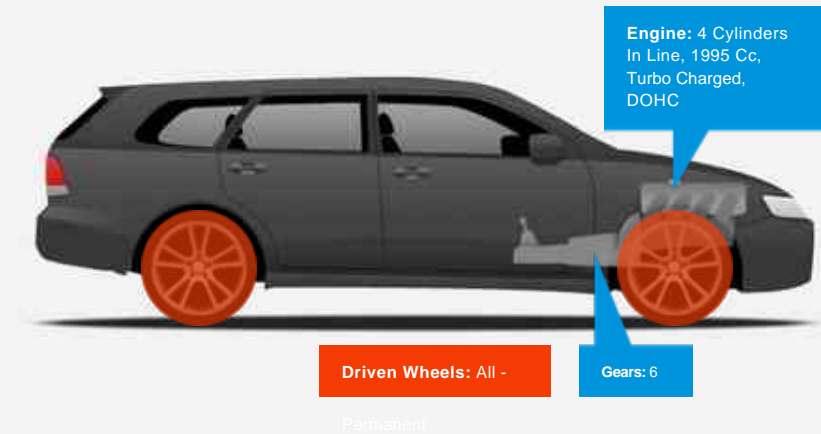

Performance & Engine