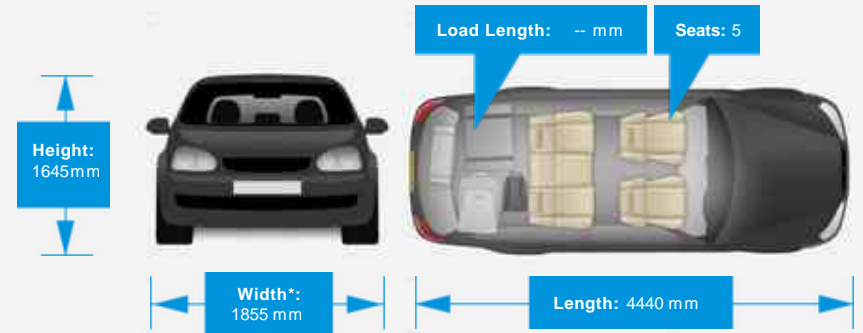

Performance & Engine

Weights & Measures

*Including mirrors

Safety

| | |
|-------------------------|-------|
| NCAP Adult Rating: | ★★★★★ |
| NCAP Child Rating: | ★★★★★ |
| NCAP Pedestrian Rating: | ★★★ |
| NCAP Safety Assist: | ★★★ |
| NCAP Overall Rating: | ★★★★★ |