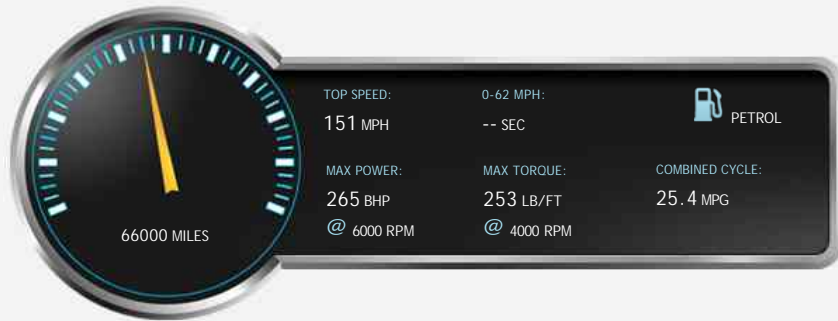

Performance & Engine