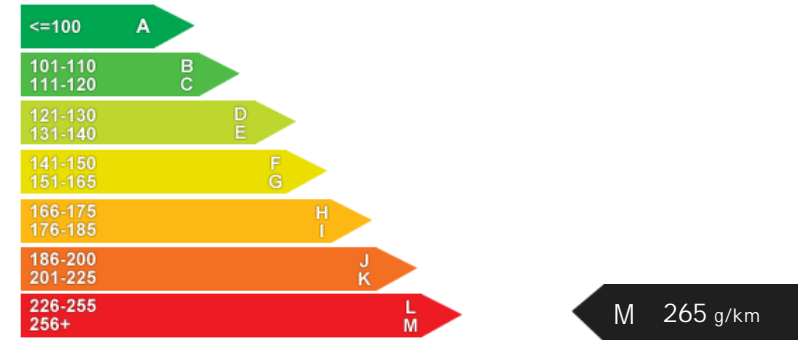

CO₂ emission figure (g/km)

VED band and CO₂