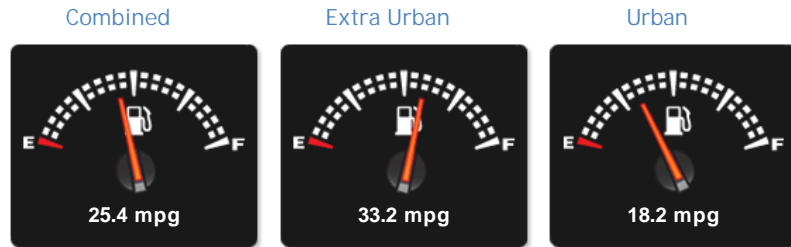

Fuel Economy

Running Costs