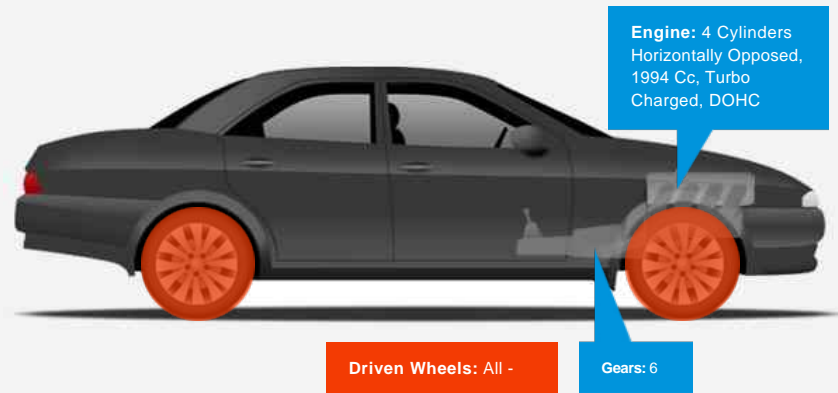

Performance & Engine