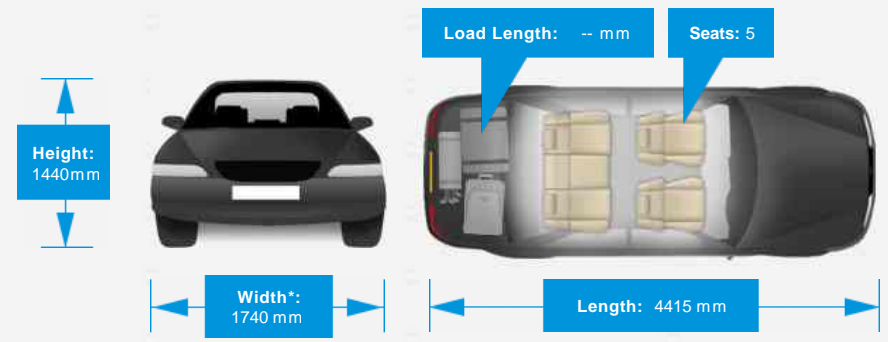

Weights & Measures