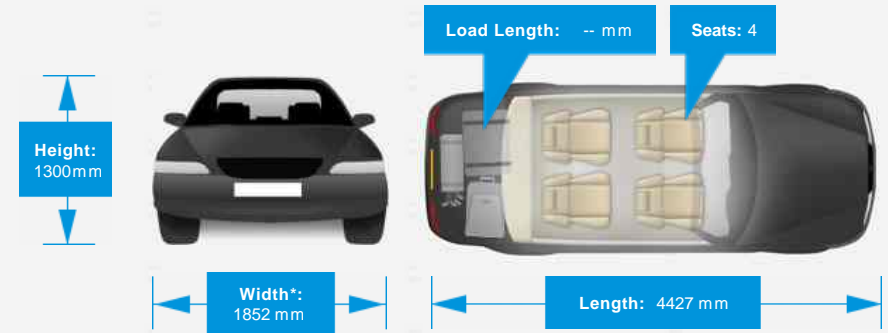

Weights & Measures