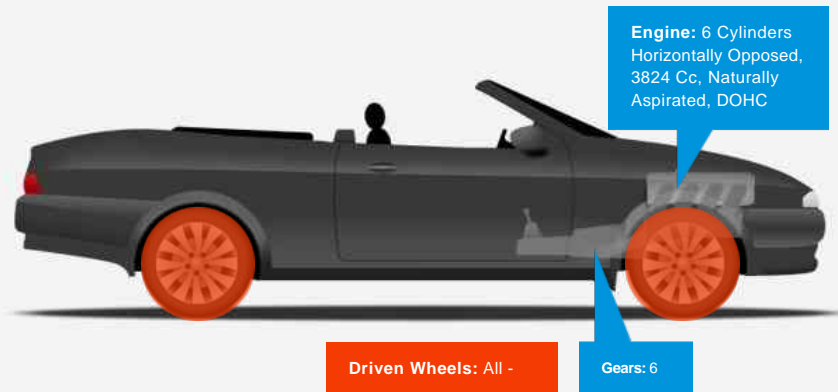

Performance & Engine