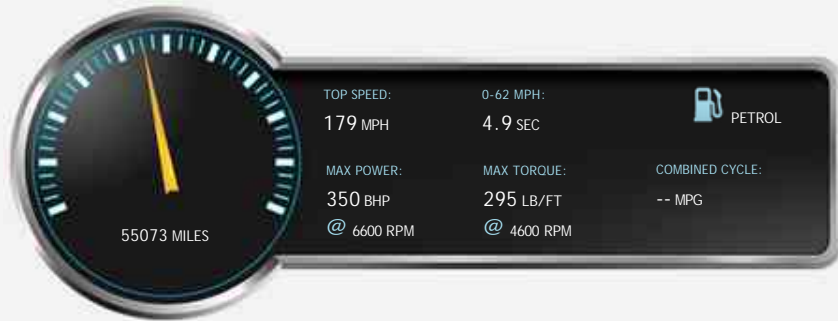

Performance & Engine